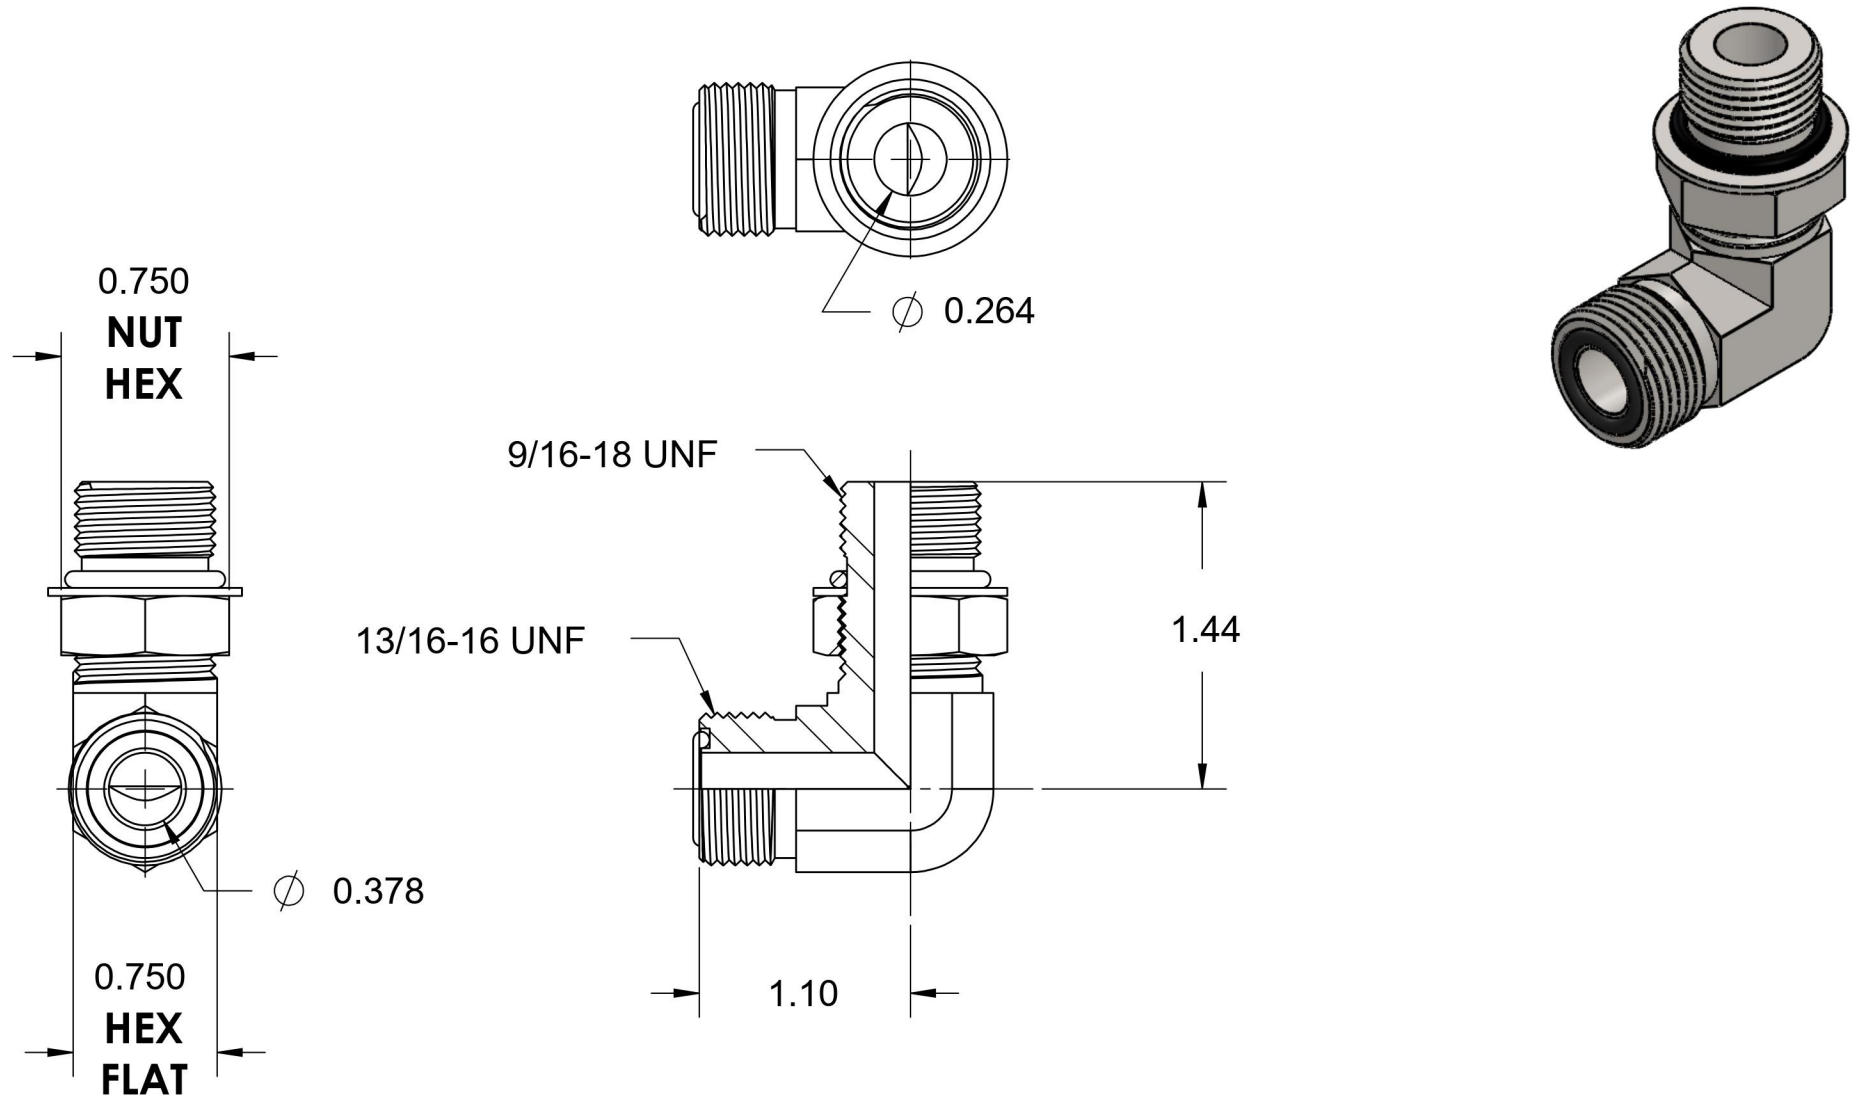

# FS6801-08-06-NWO-SS

Stainless Steel, SAE J1453 O-Ring Face Seal 90° Adjustable Port Elbow, 1/2" Male ORFS x 9/16-18 Male Adjustable ORB

6701 Cochran Road  
Solon, Ohio 44139  
Phone: (440) 248-1880  
Toll Free: 1-888-331-1523

<b>Temperature Rating</b>	<b>Material</b>	<b>Industry Standards</b>	<b>Series</b>
-40°F to 250°F	316/316L Stainless Steel	SAE J1453, SAE J1926-2	FS6801-NWO-SS
<b>Pressure Rating</b>	<b>Finish</b>		<b>Series Description</b>
6000 psi	Passivated		SAE J1453 O-Ring Face Seal 90° Adjustable Port Elbow