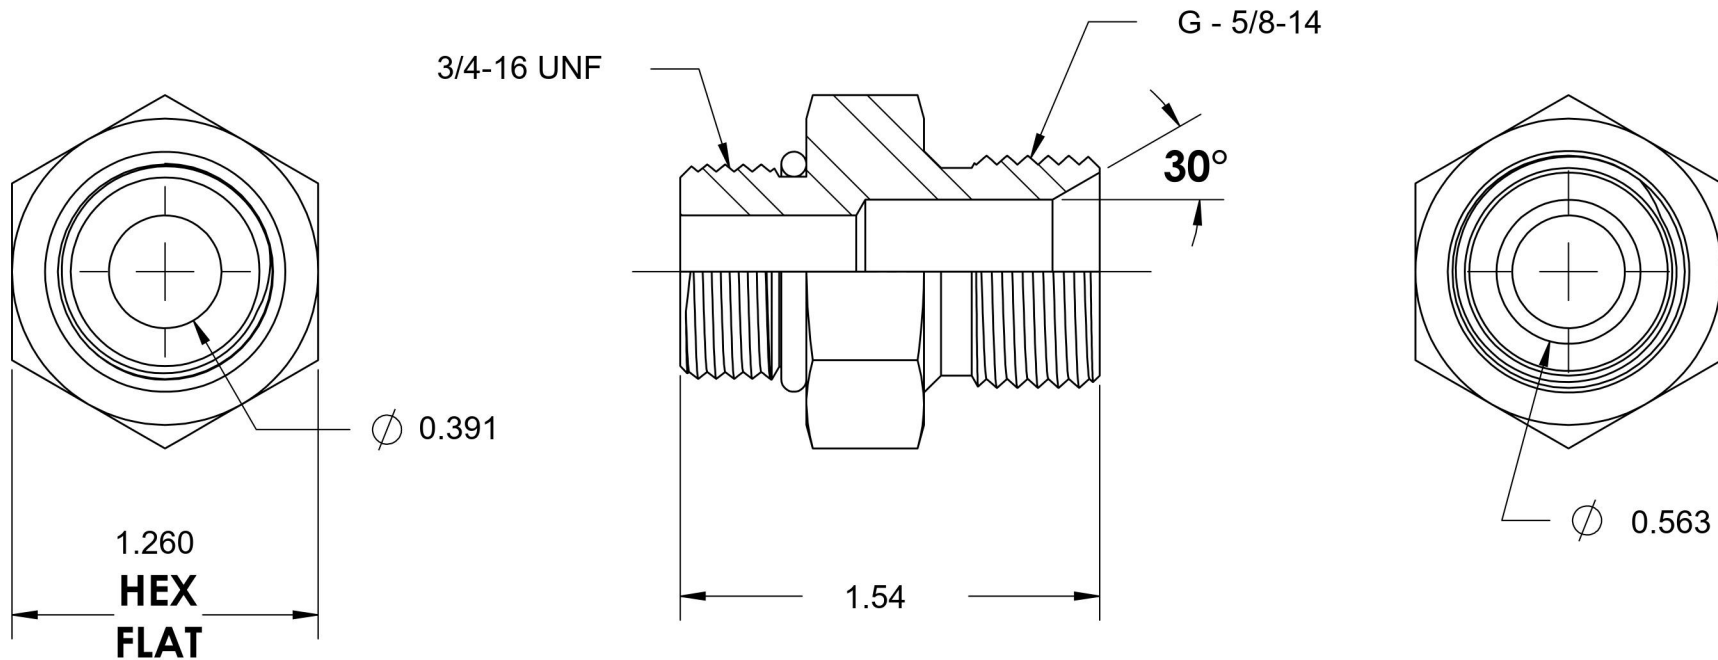

# 7062-08-10

Steel, SAE J1926 O-Ring Boss Male BSPP Port/Line Adapter, 3/4-16 Male ORB x 5/8-14 Male BSPP 60° Line/Port

6701 Cochran Road  
Solon, Ohio 44139  
Phone: (440) 248-1880  
Toll Free: 1-888-331-1523

<b>Temperature Rating</b>	<b>Material</b>	<b>Industry Standards</b>	<b>Series</b>
-40°F to 250°F	C1045 / 12L14 Steel	SAE J1926, ISO 1179	7062
<b>Pressure Rating</b>	<b>Finish</b>	ISO 8434-6, ASTM B633	<b>Series Description</b>
2900 psi	Trivalent Zinc		SAE J1926 O-Ring Boss Male BSPP Port/Line Adapter