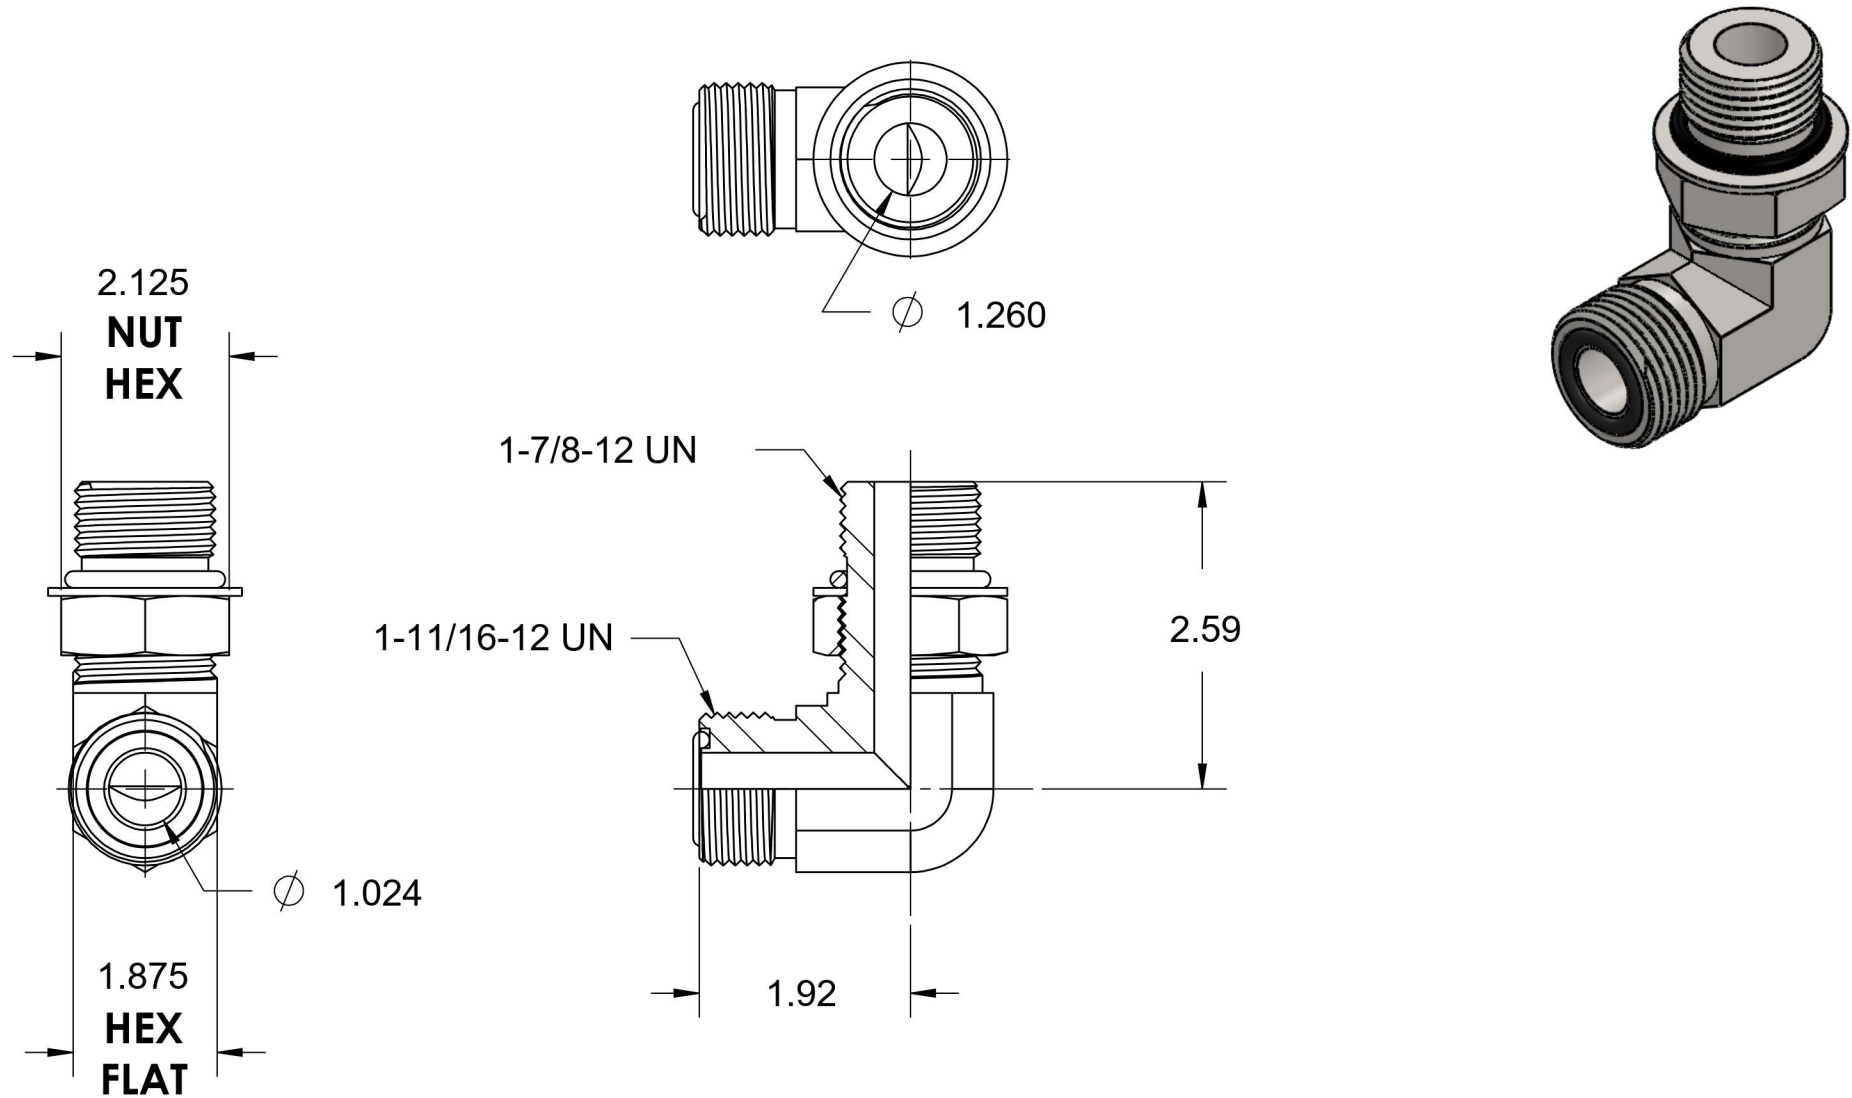

FS6801-20-24-NWO-FG

Steel, SAE J1453 O-Ring Face Seal 90° Adjustable Port Elbow, 1-1/4" Male ORFS x 1-7/8-12 Male Adjustable ORB

6701 Cochran Road
Solon, Ohio 44139
Phone: (440) 248-1880
Toll Free: 1-888-331-1523

Temperature Rating -40°F to 250°F	Material C1045 Steel	Industry Standards SAE J1453, SAE J1926-2 ASTM B633	Series FS6801-NWO-FG
Pressure Rating 4000 psi	Finish Trivalent Zinc		Series Description SAE J1453 O-Ring Face Seal 90° Adjustable Port Elbow