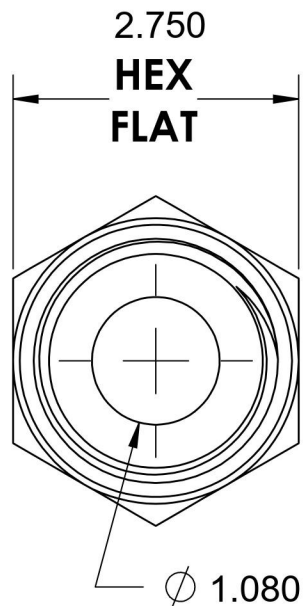

6405-32-16-O

Steel, SAE J1926 O-Ring Boss Female Adapter, 2-1/2-12 Male ORB x 1-11-1/2" Female NPTF

2-1/2-12 UN

1-11-1/2 NPTF

6701 Cochran Road
Solon, Ohio 44139
Phone: (440) 248-1880
Toll Free: 1-888-331-1523

Temperature Rating	Material	Industry Standards	Series
-40°F to 250°F	C1045 / 12L14 Steel	SAE J1926-3, SAE J476 SAE J515, ASTM B633	6405-O
Pressure Rating	Finish		Series Description
2000 psi	Trivalent Zinc		SAE J1926 O-Ring Boss Female Adapter