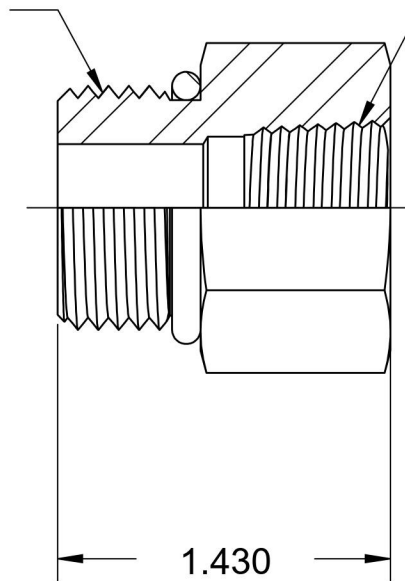

6405-32-16-O

Steel, SAE J1926 O-Ring Boss Female Adapter, 2-1/2-12 Male ORB x 1-11-1/2" Female NPTF

2-1/2-12 UN

1-11-1/2 NPTF

6701 Cochran Road
Solon, Ohio 44139
Phone: (440) 248-1880
Toll Free: 1-888-331-1523

Temperature Rating	Material	Industry Standards	Series
-40°F to 250°F	C1045 / 12L14 Steel	SAE J1926-3, SAE J476 SAE J515, ASTM B633	6405-O
Pressure Rating	Finish		Series Description
2000 psi	Trivalent Zinc		SAE J1926 O-Ring Boss Female Adapter