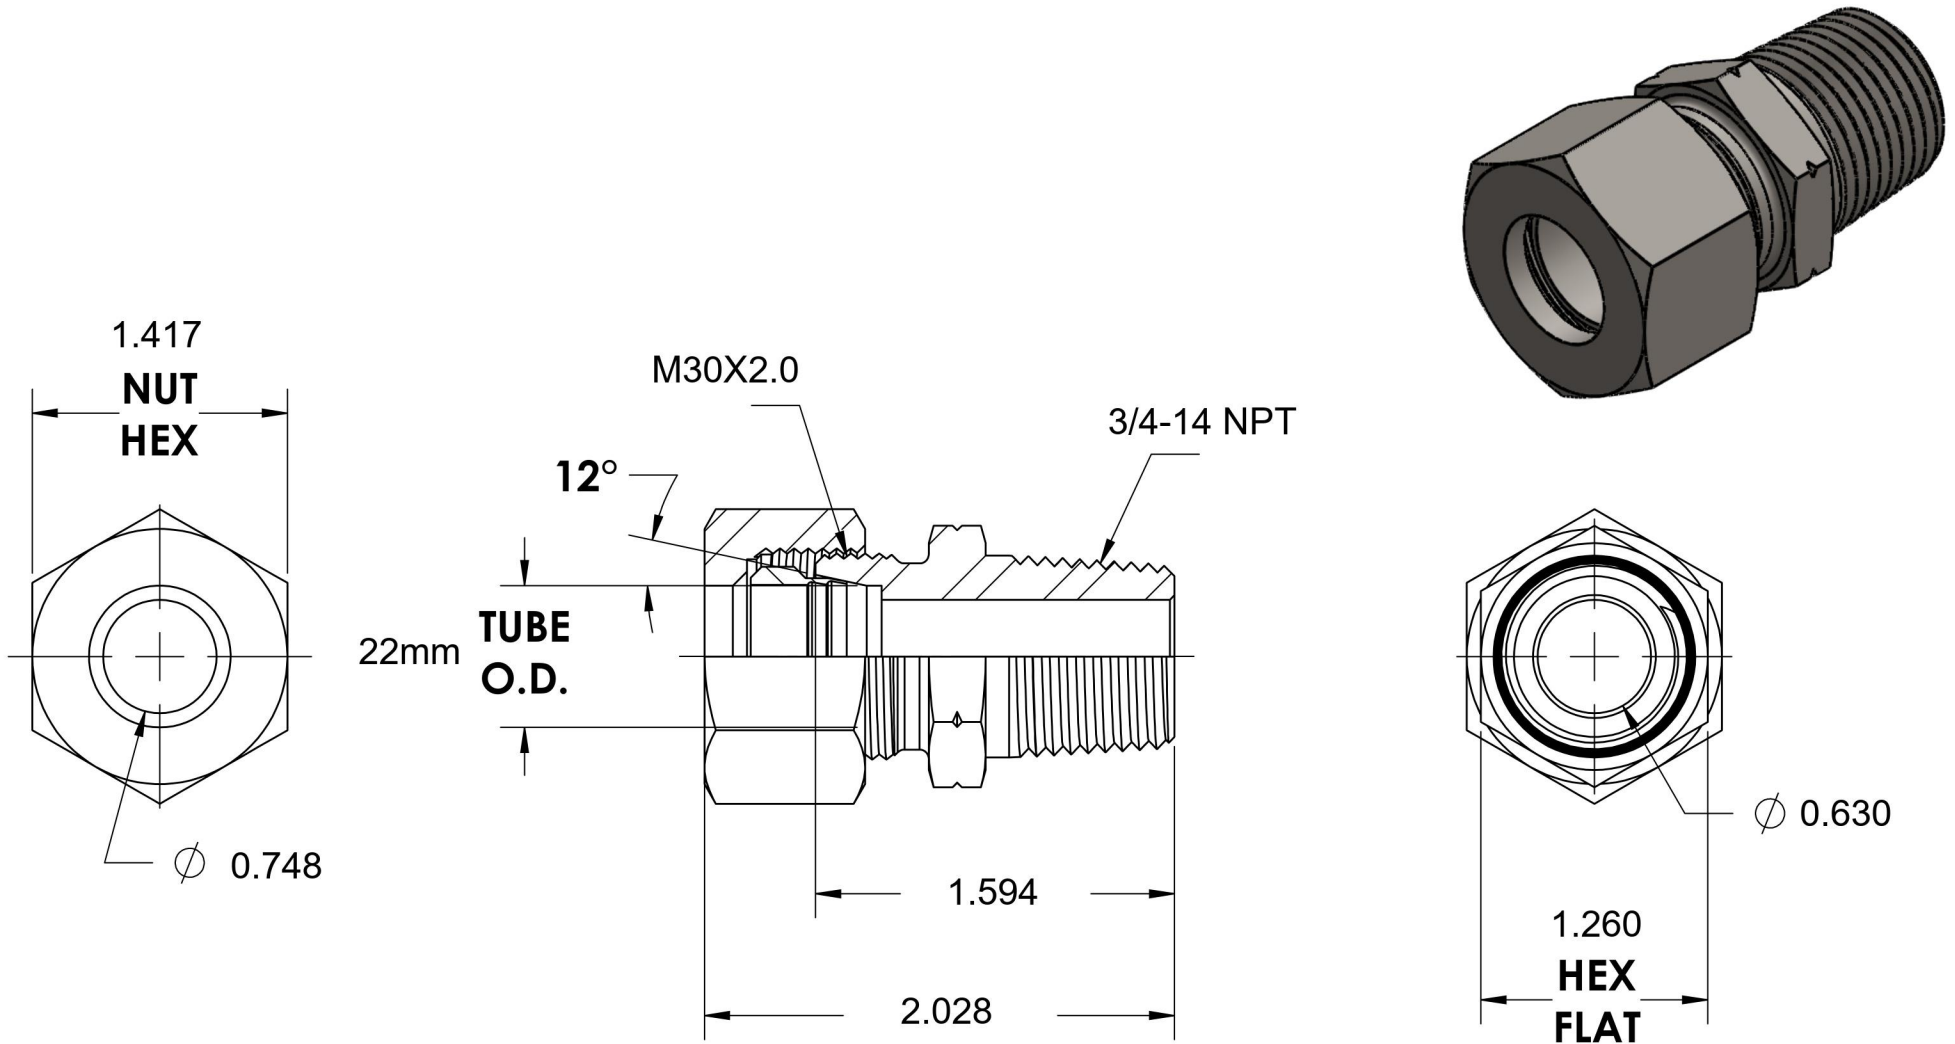

# D2404-L22-12

Steel, DIN 2353 Male Connector, Light 22mm Tube OD x 3/4" NPT

6701 Cochran Road  
Solon, Ohio 44139  
Phone: (440) 248-1880  
Toll Free: 1-888-331-1523