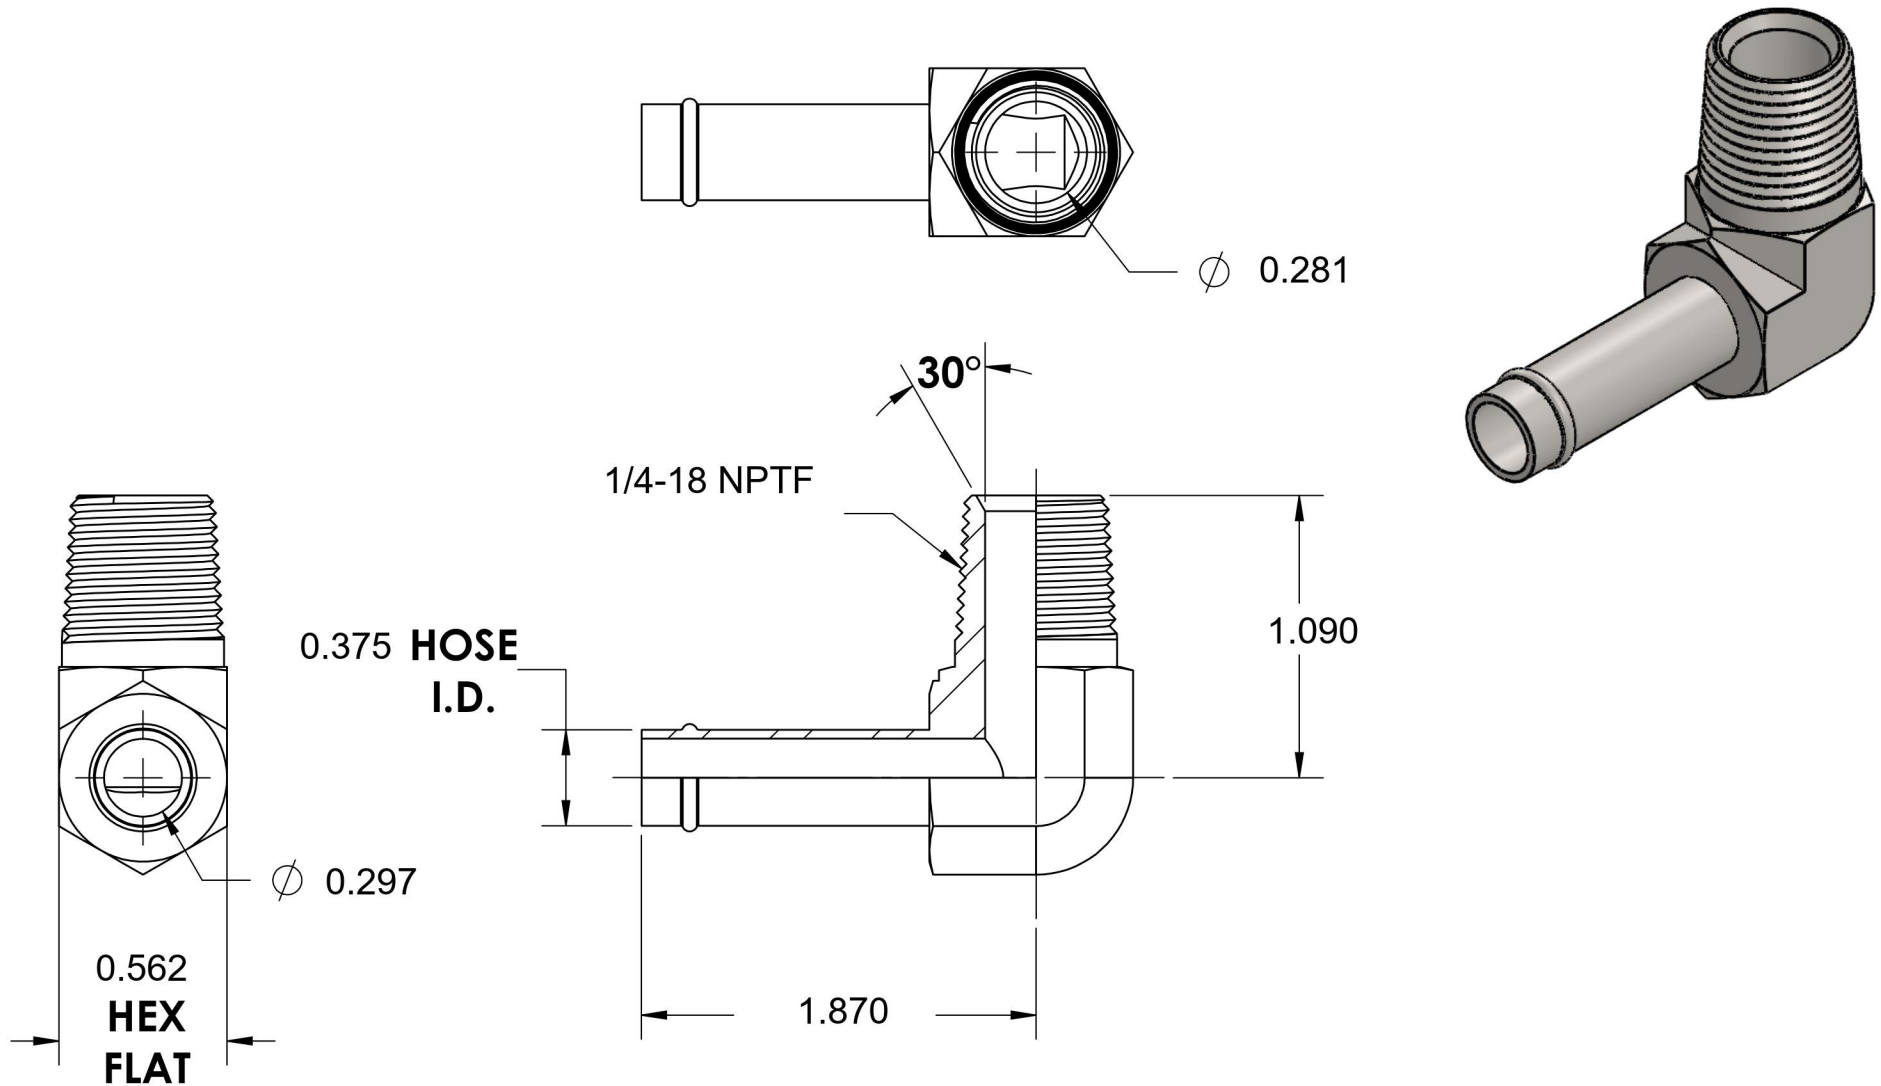

# 4501-06-04-FG

Steel, SAE J1231 Hose Bead 90° Male Elbow, 3/8" Beaded Hose Barb x 1/4" Male NPTF 30°

6701 Cochran Road  
Solon, Ohio 44139  
Phone: (440) 248-1880  
Toll Free: 1-888-331-1523

<b>Temperature Rating</b>	<b>Material</b>	<b>Industry Standards</b>	<b>Series</b>
-65°F to 500°F	C1045 Steel	SAE J1231, SAE J476 ASTM B633	4501-FG
<b>Pressure Rating</b>	<b>Finish</b>		<b>Series Description</b>
150 psi	Trivalent Zinc		SAE J1231 Hose Bead 90° Male Elbow