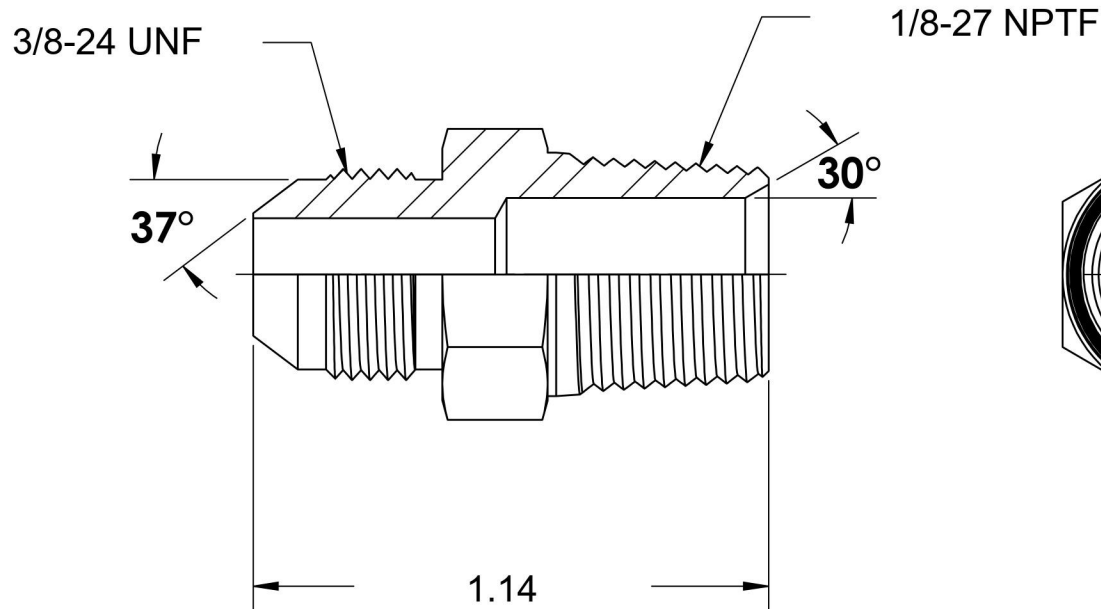

2404-03-02-SS

Stainless Steel, SAE J514 37° Flare Male Connector, 3/16" Male JIC x 1/8" Male NPTF 30°

6701 Cochran Road
Solon, Ohio 44139
Phone: (440) 248-1880
Toll Free: 1-888-331-1523

Temperature Rating -425°F to 1200°F	Material 316/316L Stainless Steel	Industry Standards SAE J514 , SAE J476	Series 2404-SS
Pressure Rating 6000 psi	Finish Passivated		Series Description SAE J514 37° Flare Male Connector