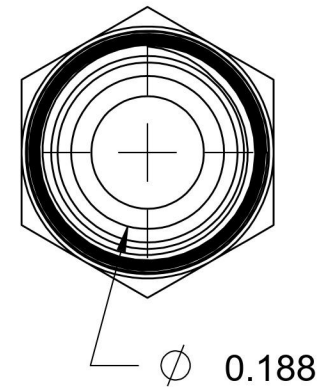

2404-03-02-SS

Stainless Steel, SAE J514 37° Flare Male Connector, 3/16" Male JIC x 1/8" Male NPTF 30°

6701 Cochran Road
Solon, Ohio 44139
Phone: (440) 248-1880
Toll Free: 1-888-331-1523

Temperature Rating -425°F to 1200°F	Material 316/316L Stainless Steel	Industry Standards SAE J514 , SAE J476	Series 2404-SS
Pressure Rating 6000 psi	Finish Passivated		Series Description SAE J514 37° Flare Male Connector