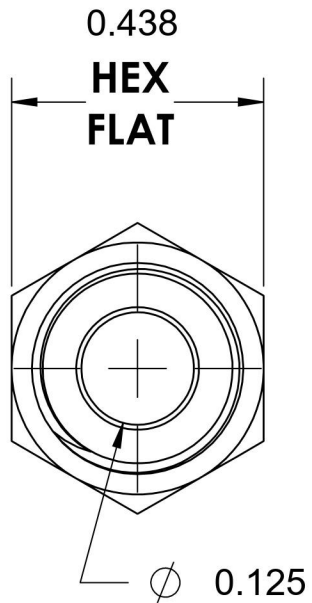

2404-03-02-SS

Stainless Steel, SAE J514 37° Flare Male Connector, 3/16" Male JIC x 1/8" Male NPTF 30°

6701 Cochran Road
Solon, Ohio 44139
Phone: (440) 248-1880
Toll Free: 1-888-331-1523

Temperature Rating -425°F to 1200°F	Material 316/316L Stainless Steel	Industry Standards SAE J514 , SAE J476	Series 2404-SS
Pressure Rating 6000 psi	Finish Passivated		Series Description SAE J514 37° Flare Male Connector