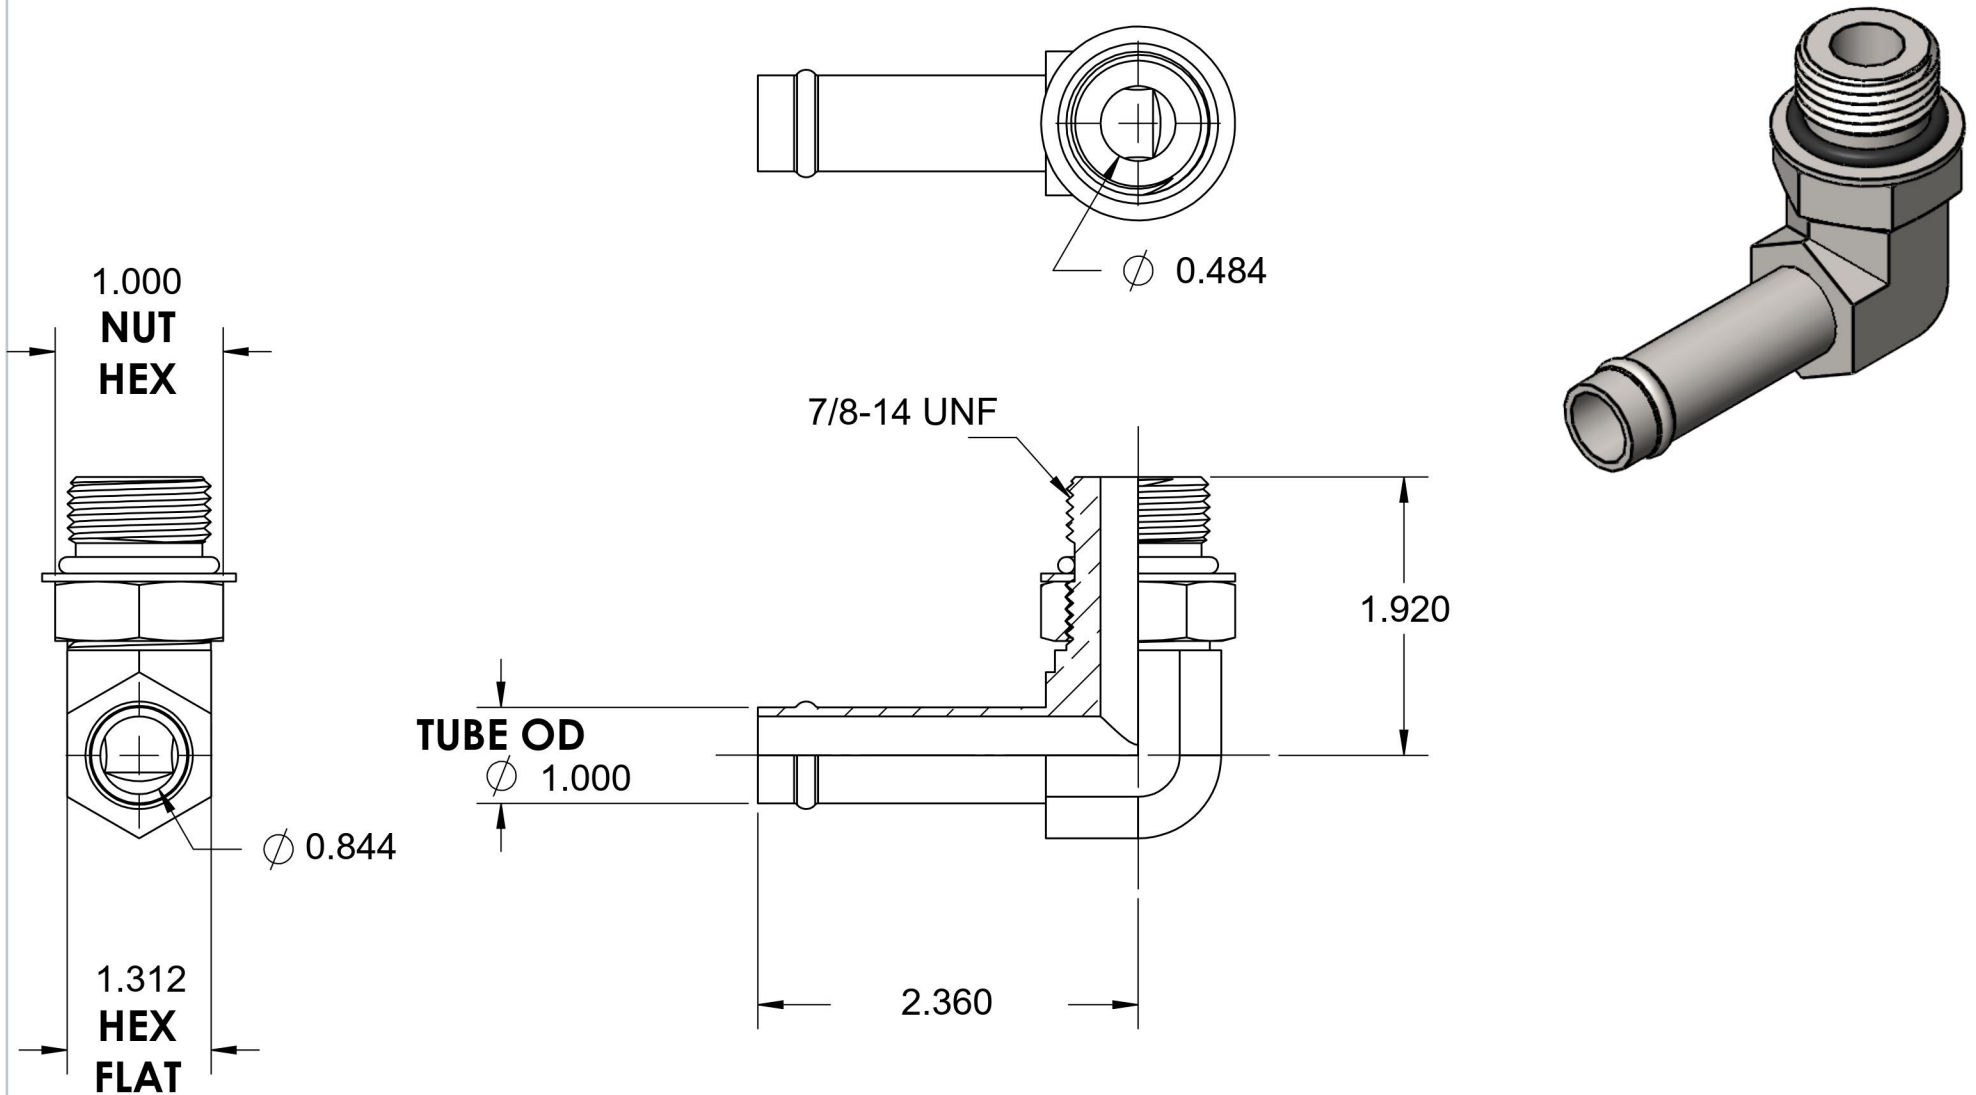

4601-16-10-NWO-FG

Steel, SAE J1231 Hose Bead 90° Adjustable Port Elbow, 1" Beaded Hose Barb x 7/8-14 Male Adjustable ORB

6701 Cochran Road
Solon, Ohio 44139
Phone: (440) 248-1880
Toll Free: 1-888-331-1523

Temperature Rating	Material	Industry Standards	Series
-40°F to 250°F	C1045 Steel	SAE J1231-2, SAE J1926-3 SAE J515, ASTM B633	4601-NWO-FG
Pressure Rating	Finish		Series Description
150 psi	Trivalent Zinc		SAE J1231 Hose Bead 90° Adjustable Port Elbow