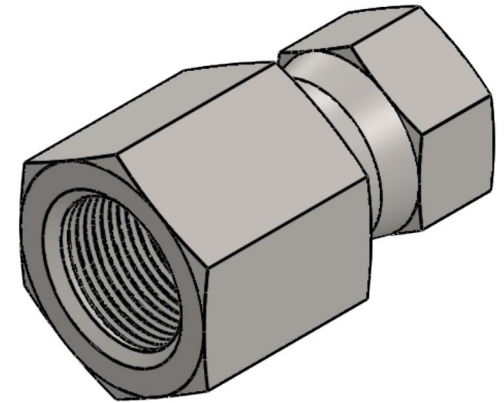

# 6506-06-08

Steel, SAE J514 37° Flare Swivel Female Connector, 3/8" Female NPTF x 1/2" Female JIC Swivel

6701 Cochran Road  
Solon, Ohio 44139  
Phone: (440) 248-1880  
Toll Free: 1-888-331-1523

<b>Temperature Rating</b>	<b>Material</b>	<b>Industry Standards</b> SAE J514 , SAE J476 ASTM B633	<b>Series</b>
-65°F to 500°F	C1045/12L14 Steel		6506
<b>Pressure Rating</b>	<b>Finish</b>		<b>Series Description</b>
5000 psi	Trivalent Zinc		SAE J514 37° Flare Swivel Female Connector