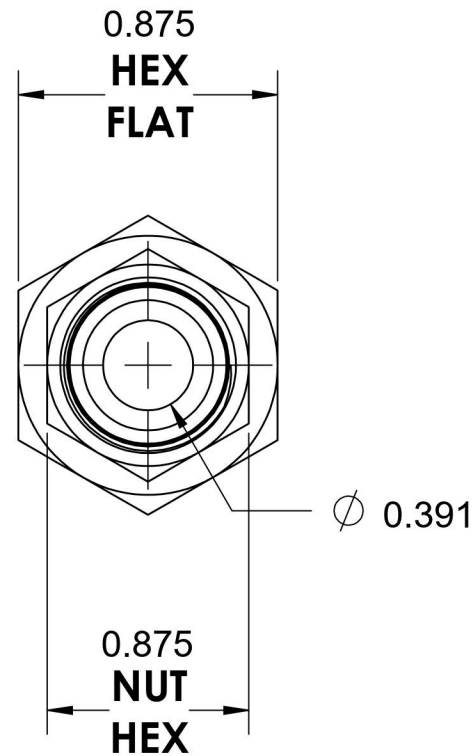

# 6506-06-08

Steel, SAE J514 37° Flare Swivel Female Connector, 3/8" Female NPTF x 1/2" Female JIC Swivel

6701 Cochran Road  
Solon, Ohio 44139  
Phone: (440) 248-1880  
Toll Free: 1-888-331-1523

<b>Temperature Rating</b>	<b>Material</b>	<b>Industry Standards</b> SAE J514 , SAE J476 ASTM B633	<b>Series</b>
-65°F to 500°F	C1045/12L14 Steel		6506
<b>Pressure Rating</b>	<b>Finish</b>		<b>Series Description</b>
5000 psi	Trivalent Zinc		SAE J514 37° Flare Swivel Female Connector