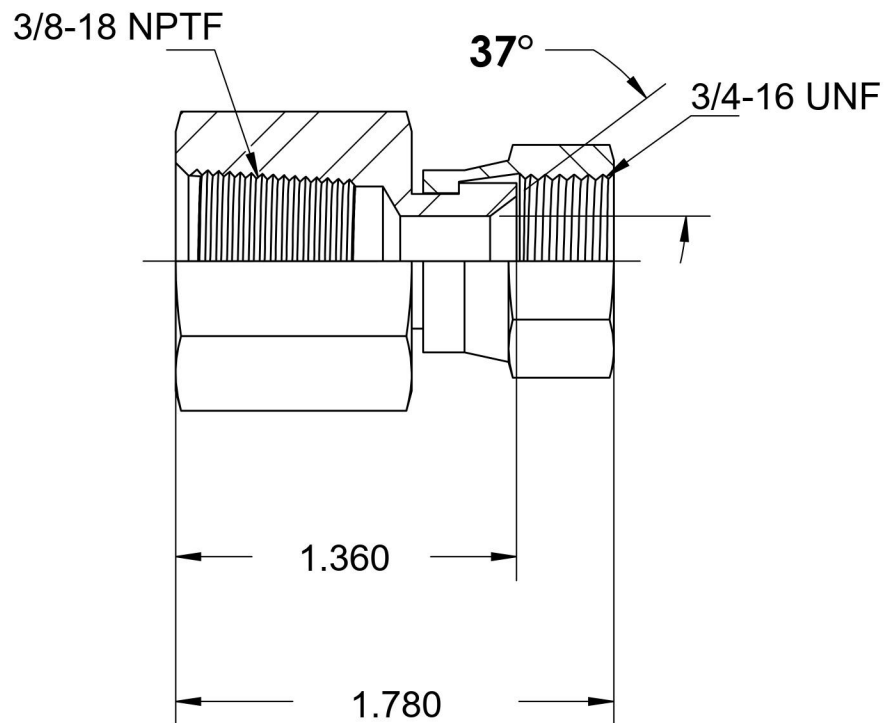

# 6506-06-08

Steel, SAE J514 37° Flare Swivel Female Connector, 3/8" Female NPTF x 1/2" Female JIC Swivel

6701 Cochran Road  
Solon, Ohio 44139  
Phone: (440) 248-1880  
Toll Free: 1-888-331-1523

<b>Temperature Rating</b>	<b>Material</b>	<b>Industry Standards</b> SAE J514 , SAE J476 ASTM B633	<b>Series</b>
-65°F to 500°F	C1045/12L14 Steel		6506
<b>Pressure Rating</b>	<b>Finish</b>		<b>Series Description</b>
5000 psi	Trivalent Zinc		SAE J514 37° Flare Swivel Female Connector