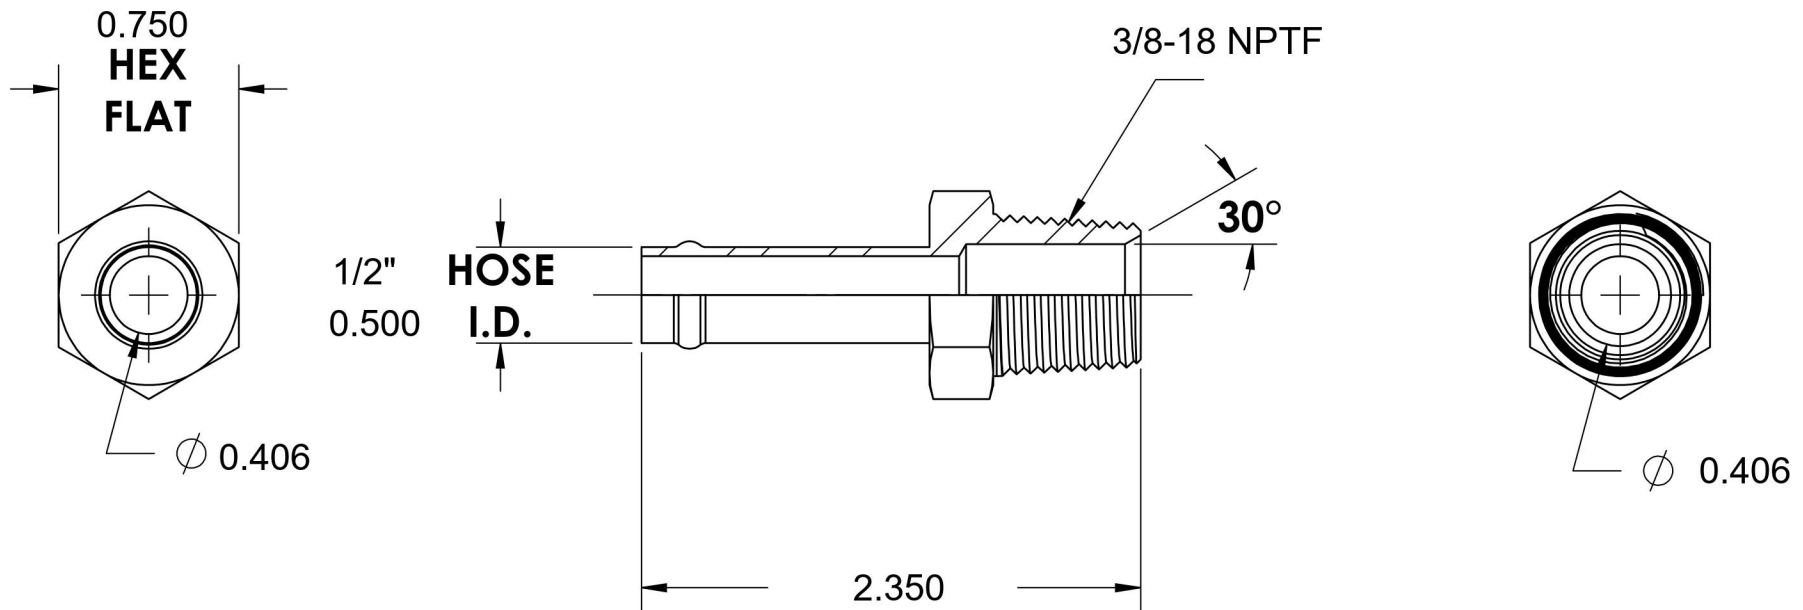

4404-08-06-SS

Stainless Steel, SAE J1231 Hose Bead Male Connector, 1/2" Beaded Hose Barb x 3/8" Male NPTF 30°

6701 Cochran Road
Solon, Ohio 44139
Phone: (440) 248-1880
Toll Free: 1-888-331-1523

Temperature Rating	Material	Industry Standards	Series
-425°F to 1200°F	316/316L Stainless Steel	SAE J1231, SAE J476	4404-SS
Pressure Rating	Finish		Series Description
150 psi	Passivated		SAE J1231 Hose Bead Male Connector