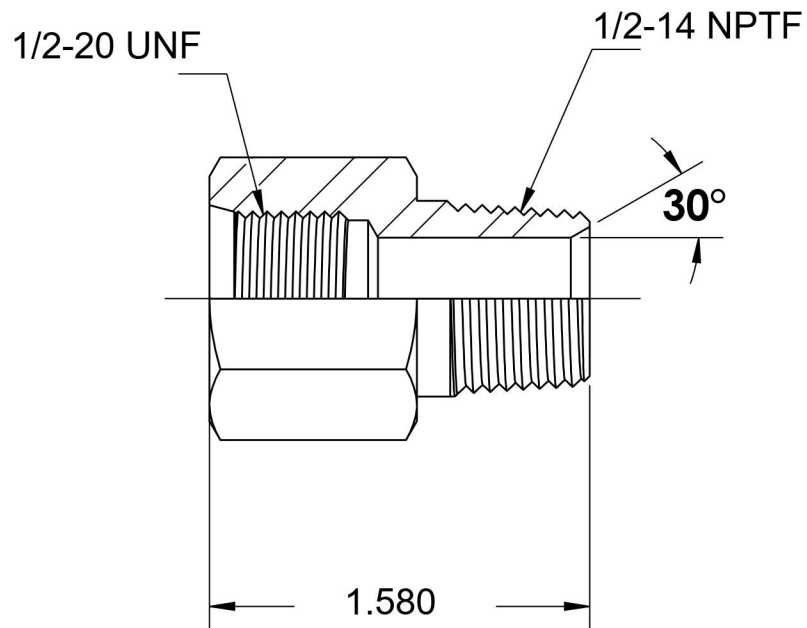

6404-05-08-SS

Stainless Steel, SAE J1926 O-Ring Boss Male Adapter, 1/2-20 Female ORB x 1/2" Male NPTF 30°

6701 Cochran Road
Solon, Ohio 44139
Phone: (440) 248-1880
Toll Free: 1-888-331-1523

Temperature Rating -425°F to 1200°F	Material 316/316L Stainless Steel	Industry Standards SAE J1926-1, SAE J476	Series 6404-SS
Pressure Rating 6000 psi	Finish Passivated		Series Description SAE J1926 O-Ring Boss Male Adapter