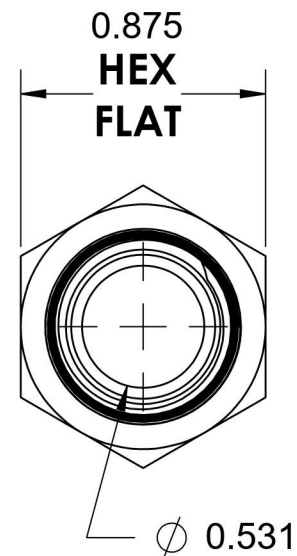

6404-05-08-SS

Stainless Steel, SAE J1926 O-Ring Boss Male Adapter, 1/2-20 Female ORB x 1/2" Male NPTF 30°

6701 Cochran Road
Solon, Ohio 44139
Phone: (440) 248-1880
Toll Free: 1-888-331-1523

Temperature Rating -425°F to 1200°F	Material 316/316L Stainless Steel	Industry Standards SAE J1926-1, SAE J476	Series 6404-SS
Pressure Rating 6000 psi	Finish Passivated		Series Description SAE J1926 O-Ring Boss Male Adapter