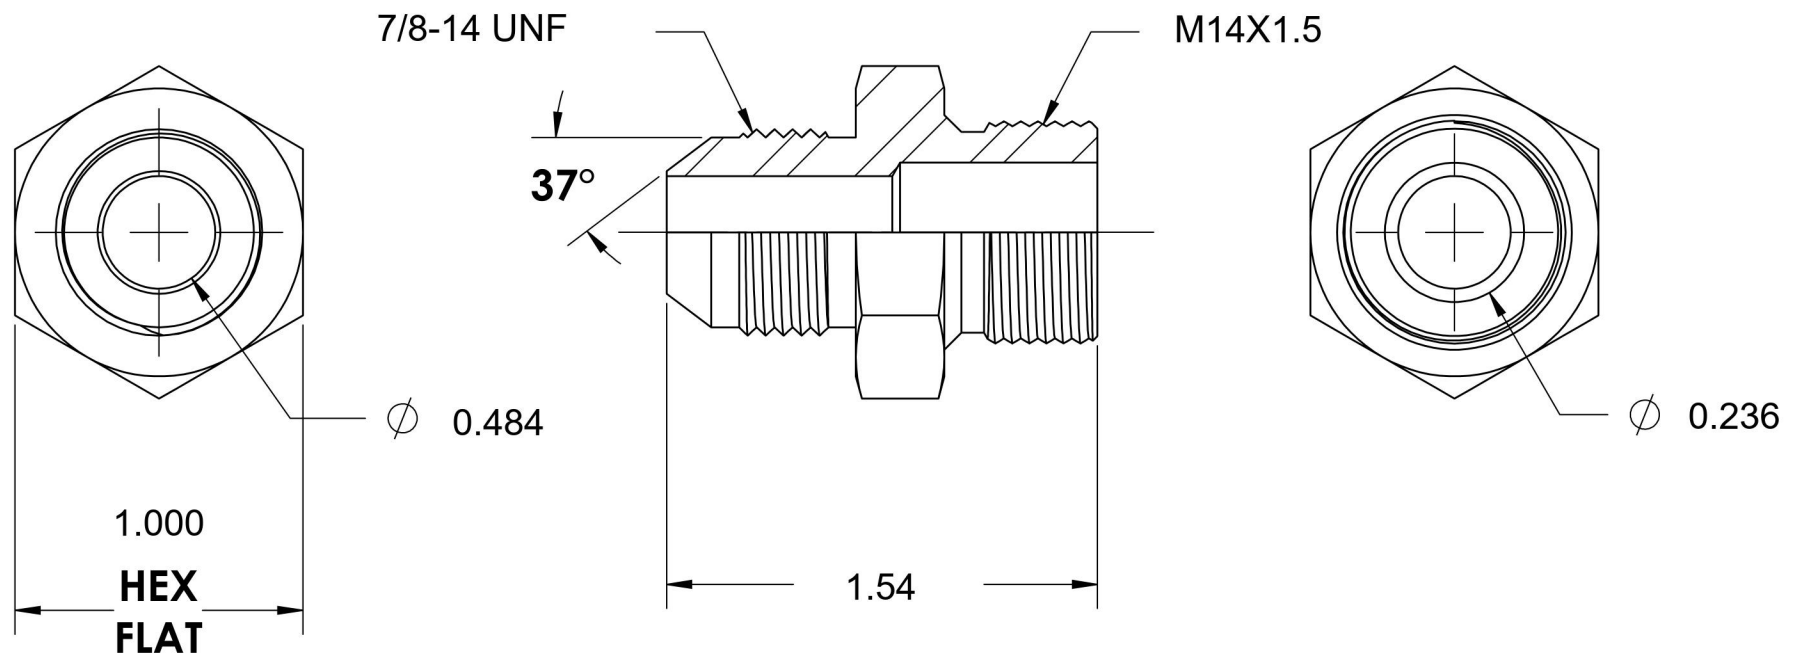

# 7005-10-14

Steel, SAE J514 37° Flare Male Metric Port/Line Connector, 5/8" Male JIC x M14X1.5 Male Metric 60° Line/Port

6701 Cochran Road  
Solon, Ohio 44139  
Phone: (440) 248-1880  
Toll Free: 1-888-331-1523

<b>Temperature Rating</b>	<b>Material</b>	<b>Industry Standards</b>	<b>Series</b>
-65°F to 500°F	C1045/12L14 Steel	SAE J514, ISO 9974	7005
<b>Pressure Rating</b>	<b>Finish</b>	ASTM B633	<b>Series Description</b>
5000 psi	Trivalent Zinc		SAE J514 37° Flare Male Metric Port/Line Connector