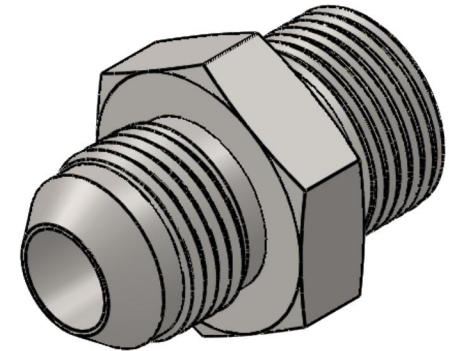

# 7005-10-14

Steel, SAE J514 37° Flare Male Metric Port/Line Connector, 5/8" Male JIC x M14X1.5 Male Metric 60° Line/Port

6701 Cochran Road  
Solon, Ohio 44139  
Phone: (440) 248-1880  
Toll Free: 1-888-331-1523

<b>Temperature Rating</b>	<b>Material</b>	<b>Industry Standards</b>	<b>Series</b>
-65°F to 500°F	C1045/12L14 Steel	SAE J514, ISO 9974	7005
<b>Pressure Rating</b>	<b>Finish</b>	ASTM B633	<b>Series Description</b>
5000 psi	Trivalent Zinc		SAE J514 37° Flare Male Metric Port/Line Connector