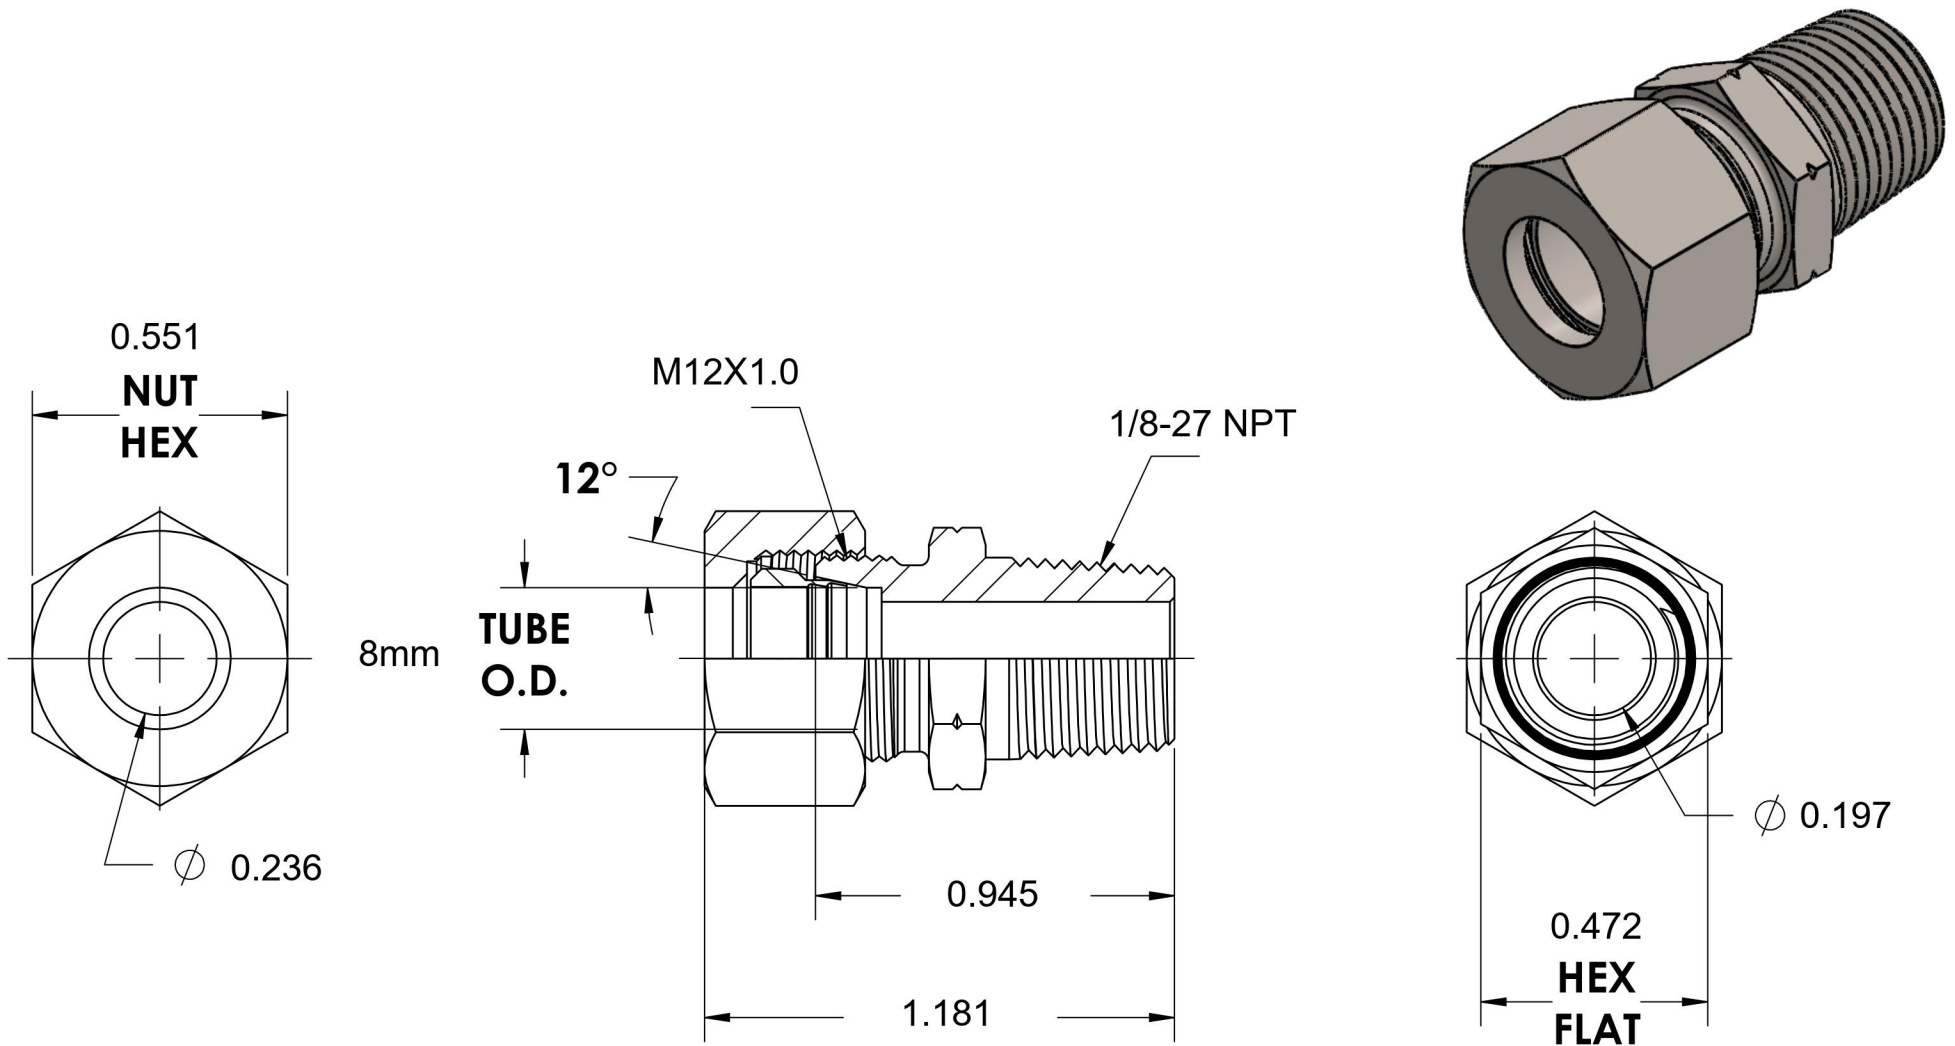

D2404-E08-02-SS

Stainless Steel, DIN 2353 Male Connector, Extra Light 8mm Tube OD x 1/8" NPT

6701 Cochran Road
Solon, Ohio 44139
Phone: (440) 248-1880
Toll Free: 1-888-331-1523

Temperature Rating	Material	Industry Standards	Series
-425°F to 1200°F	316Ti Stainless	DIN 2353, ISO 8434-1 ANSI/ASME B1.20.1	D2404
Pressure Rating	Finish		Series Description
1450psi	Passivation		DIN 2353 Flareless Tube Male Connector