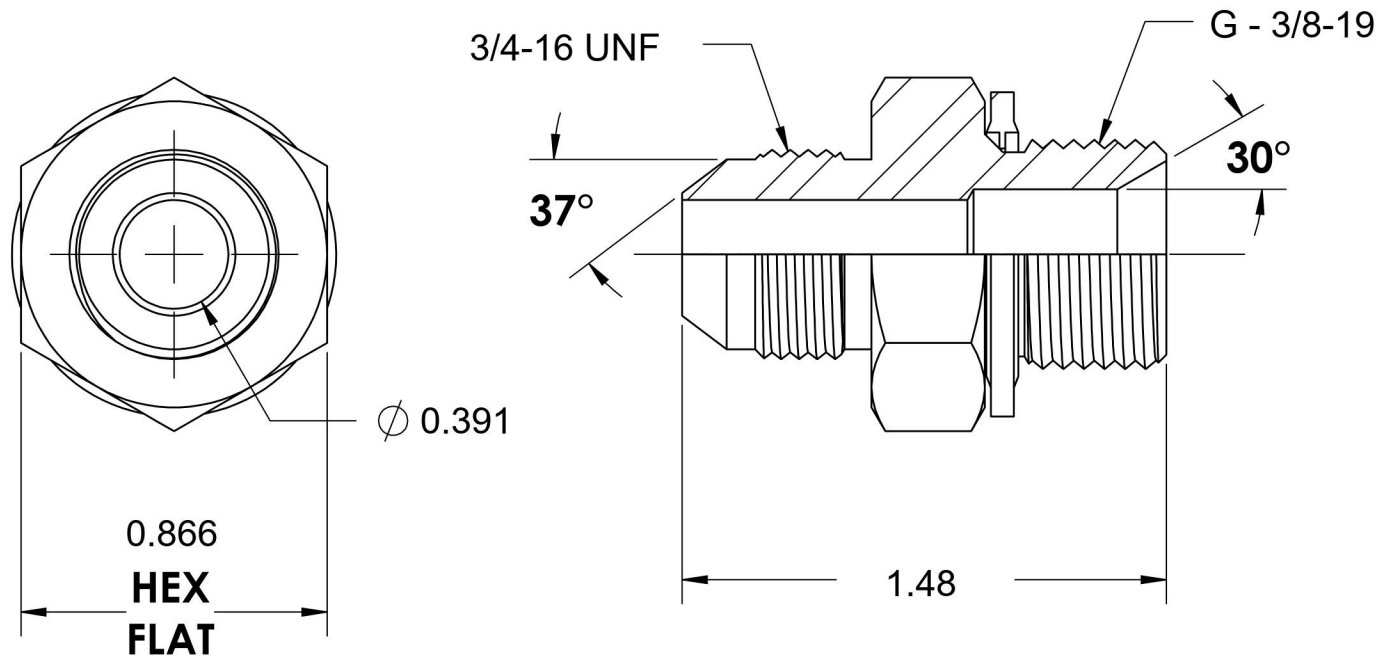

7002-08-06-SS-BS

Stainless Steel, SAE J514 37° Flare BSPP Type (D) Bonded Seal Port/Line Adapter, 1/2" Male JIC x 3/8-19 Male BSPP 60° Line/Port

6701 Cochran Road
Solon, Ohio 44139
Phone: (440) 248-1880
Toll Free: 1-888-331-1523

Temperature Rating	Material	Industry Standards	Series
-22°F to 257°F	316/316L Stainless Steel	SAE J514, ISO 1179	7002-BS-SS
Pressure Rating	Finish		Series Description
5100 psi	Passivated		SAE J514 37° Flare BSPP Type (D) Bonded Seal Port/Line Adapter