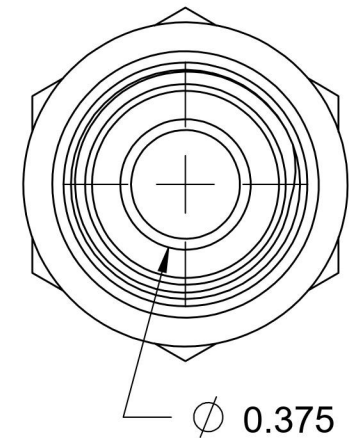

7002-08-06-SS-BS

Stainless Steel, SAE J514 37° Flare BSPP Type (D) Bonded Seal Port/Line Adapter, 1/2" Male JIC x 3/8-19 Male BSPP 60° Line/Port

6701 Cochran Road
Solon, Ohio 44139
Phone: (440) 248-1880
Toll Free: 1-888-331-1523