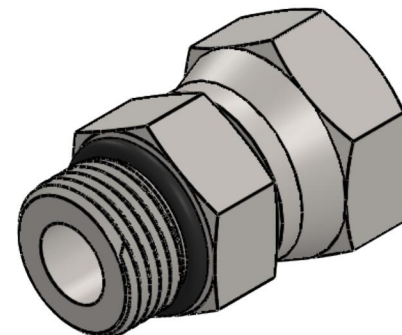

6900-24-24-O-SS

Stainless Steel, SAE J514 NPSM Swivel Port Connector, 1-7/8-12 Male ORB x 1-1/2" Female NPSM Swivel

6701 Cochran Road
Solon, Ohio 44139
Phone: (440) 248-1880
Toll Free: 1-888-331-1523

Temperature Rating

-40°F to 250°F

Pressure Rating

2000 psi

Material

316/316L Stainless Steel

Finish

Passivated

Industry Standards

SAE J514, SAE J476
SAE J1926-3, SAE J515

Series

6900-O-SS

Series Description

SAE J514 NPSM Swivel Port Connector