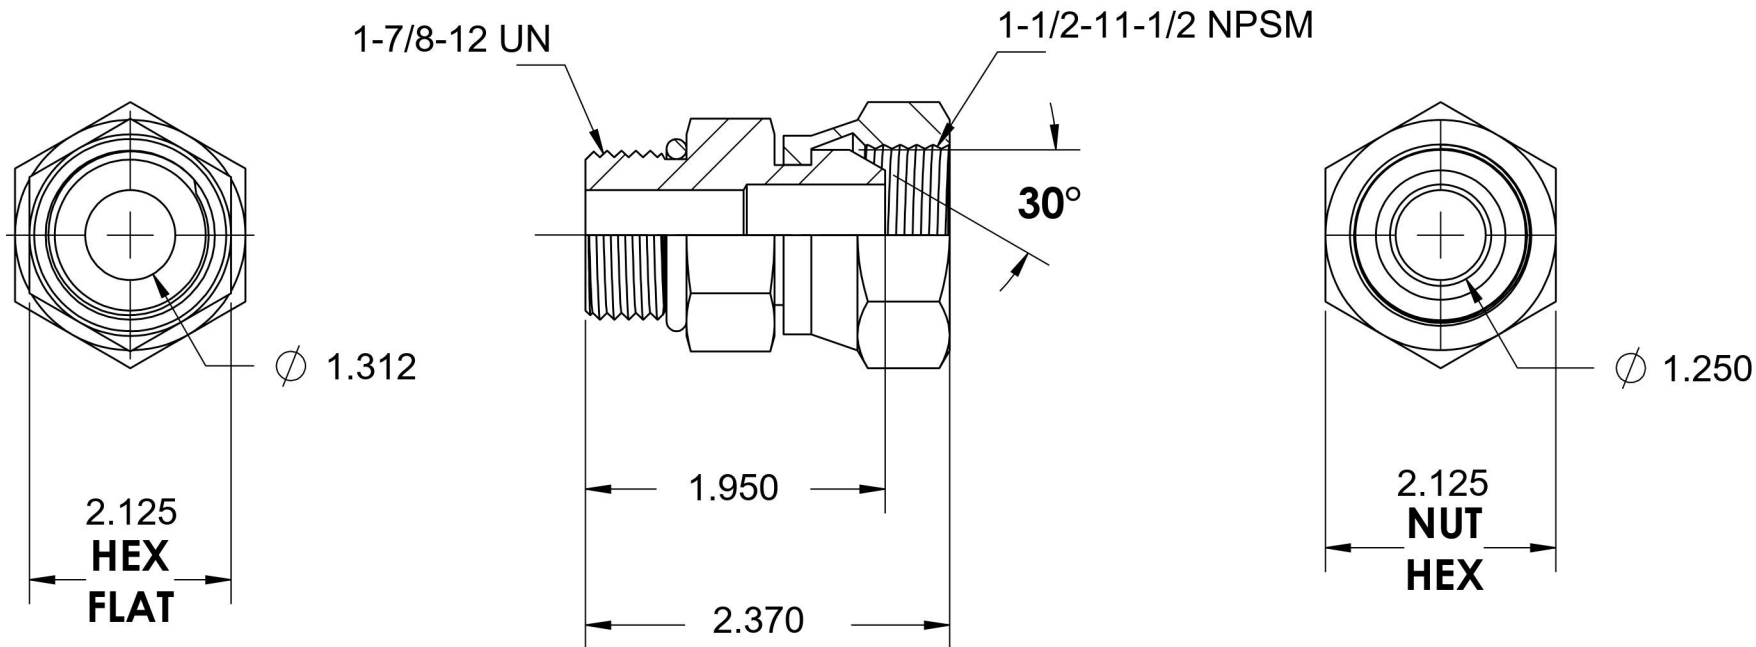

6900-24-24-O-SS

Stainless Steel, SAE J514 NPSM Swivel Port Connector, 1-7/8-12 Male ORB x 1-1/2" Female NPSM Swivel

6701 Cochran Road
Solon, Ohio 44139
Phone: (440) 248-1880
Toll Free: 1-888-331-1523

Temperature Rating

-40°F to 250°F

Pressure Rating

2000 psi

Material

316/316L Stainless Steel

Finish

Passivated

Industry Standards