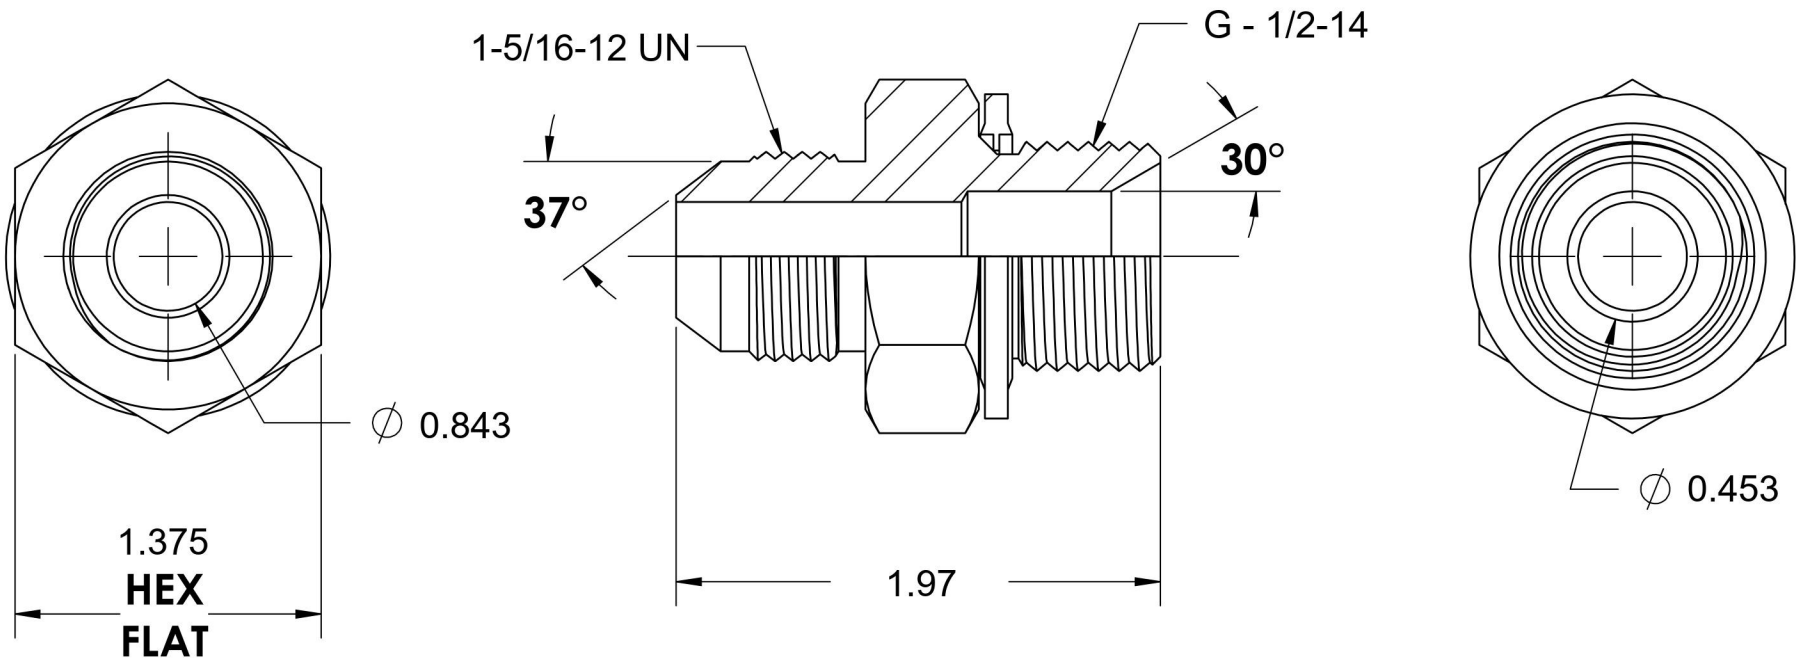

# 7002-16-08-BS

Steel, SAE J514 37° Flare BSPP Type (D) Bonded Seal Port/Line Adapter, 1" Male JIC x 1/2-14 Male BSPP 60° Line/Port

6701 Cochran Road  
Solon, Ohio 44139  
Phone: (440) 248-1880  
Toll Free: 1-888-331-1523

<b>Temperature Rating</b>	<b>Material</b>	<b>Industry Standards</b>	<b>Series</b>
-22°F to 257°F	C1045/12L14 Steel	SAE J514, ISO 1179	7002-BS
<b>Pressure Rating</b>	<b>Finish</b>	ASTM B633	<b>Series Description</b>
2900 psi	Trivalent Zinc		SAE J514 37° Flare BSPP Type (D) Bonded Seal Port/Line Adapter