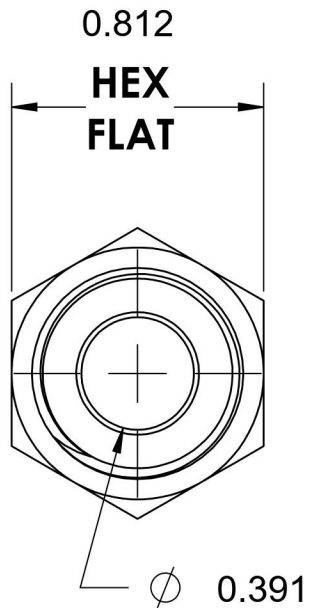

2404-08-06-B

Brass, SAE J514 37° Flare Male Connector, 1/2" Male JIC x 3/8" Male NPTF 30°

6701 Cochran Road
Solon, Ohio 44139
Phone: (440) 248-1880
Toll Free: 1-888-331-1523

Temperature Rating -325°F to 400°F	Material C360 Brass	Industry Standards SAE J514 , SAE J476	Series 2404-B
Pressure Rating 3300 psi	Finish Natural Finish		Series Description SAE J514 37° Flare Male Connector