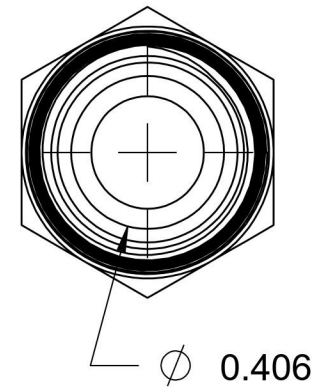

2404-08-06-B

Brass, SAE J514 37° Flare Male Connector, 1/2" Male JIC x 3/8" Male NPTF 30°

6701 Cochran Road
Solon, Ohio 44139
Phone: (440) 248-1880
Toll Free: 1-888-331-1523

Temperature Rating -325°F to 400°F	Material C360 Brass	Industry Standards SAE J514 , SAE J476	Series 2404-B
Pressure Rating 3300 psi	Finish Natural Finish		Series Description SAE J514 37° Flare Male Connector