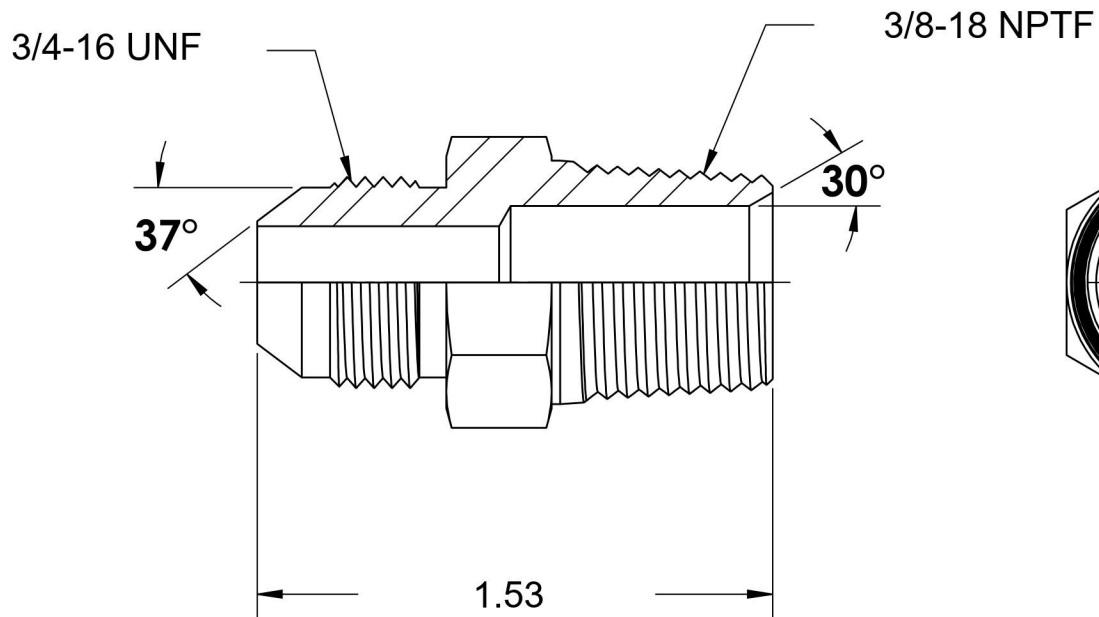

2404-08-06-B

Brass, SAE J514 37° Flare Male Connector, 1/2" Male JIC x 3/8" Male NPTF 30°

6701 Cochran Road
Solon, Ohio 44139
Phone: (440) 248-1880
Toll Free: 1-888-331-1523

Temperature Rating -325°F to 400°F	Material C360 Brass	Industry Standards SAE J514 , SAE J476	Series 2404-B
Pressure Rating 3300 psi	Finish Natural Finish		Series Description SAE J514 37° Flare Male Connector