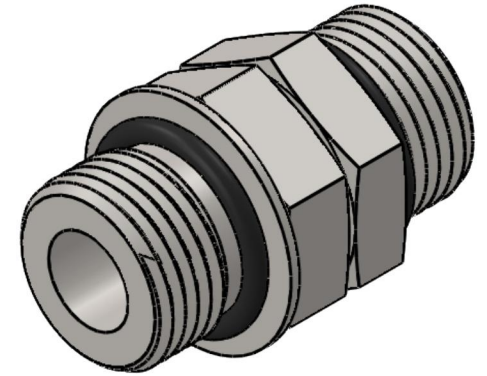

# 3474-06-04-NWO-SS

Stainless Steel, SAE J1926 Adjustable O-Ring Boss Nipple, 9/16-18 Male Adjustable ORB x 7/16-20 Male ORB

6701 Cochran Road  
Solon, Ohio 44139  
Phone: (440) 248-1880  
Toll Free: 1-888-331-1523

<b>Temperature Rating</b>	<b>Material</b>	<b>Industry Standards</b>	<b>Series</b>
-40°F to 250°F	316/316L Stainless Steel	SAE J1926-3, SAE J515	3474-NWO-SS
<b>Pressure Rating</b>	<b>Finish</b>		<b>Series Description</b>
6000 psi	Passivated		SAE J1926 Adjustable O-Ring Boss Nipple