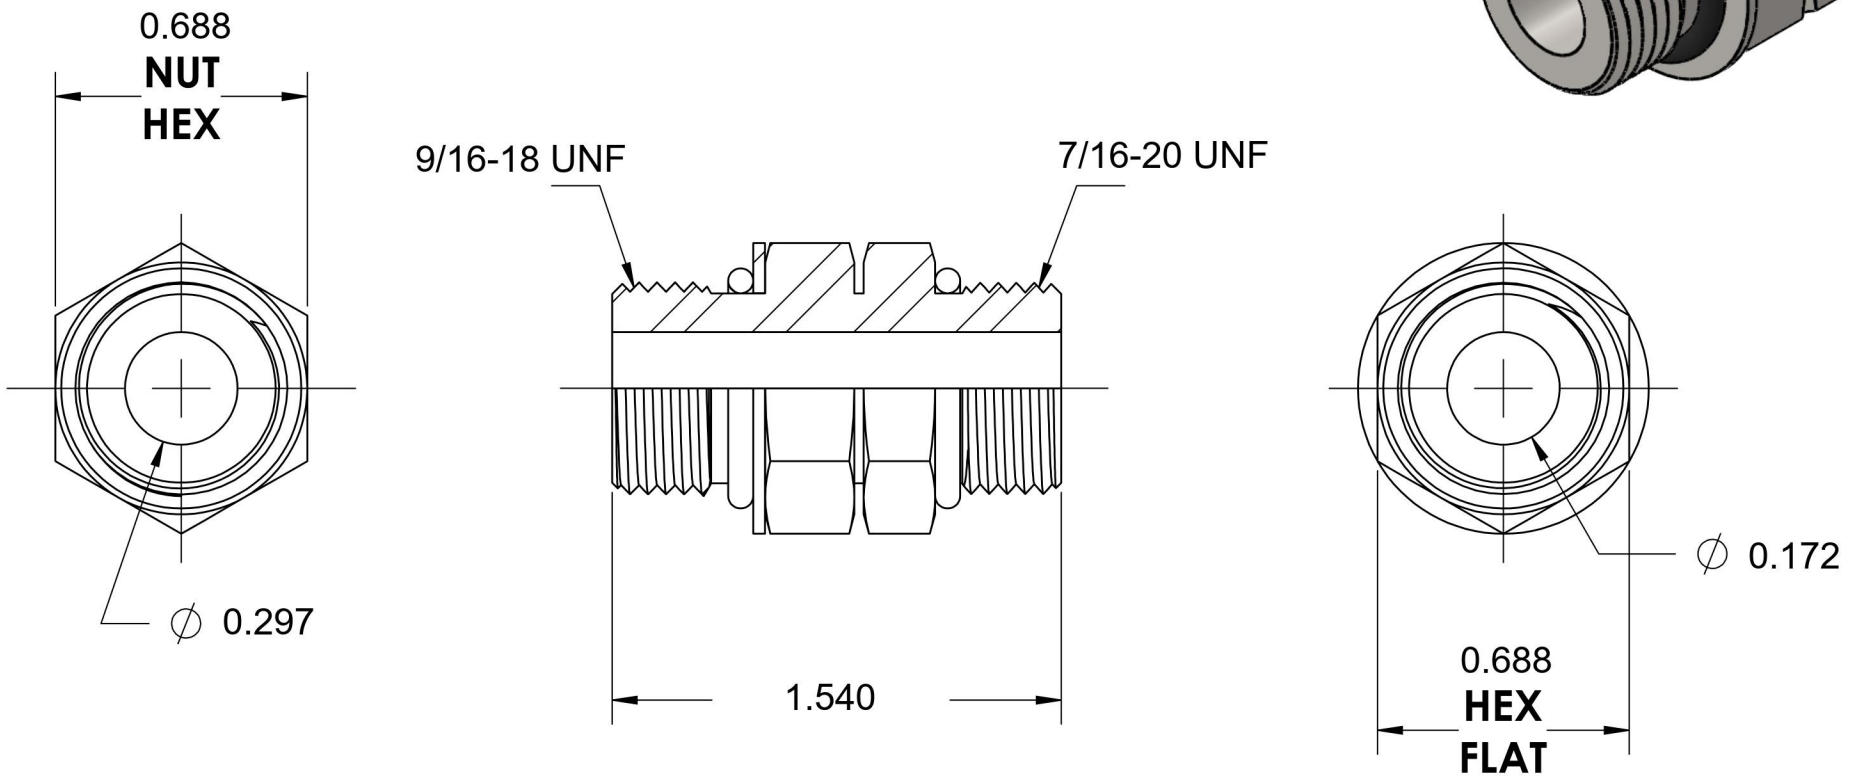

# 3474-06-04-NWO-SS

Stainless Steel, SAE J1926 Adjustable O-Ring Boss Nipple, 9/16-18 Male Adjustable ORB x 7/16-20 Male ORB

6701 Cochran Road  
Solon, Ohio 44139  
Phone: (440) 248-1880  
Toll Free: 1-888-331-1523

<b>Temperature Rating</b>	<b>Material</b>	<b>Industry Standards</b>	<b>Series</b>
-40°F to 250°F	316/316L Stainless Steel	SAE J1926-3, SAE J515	3474-NWO-SS
<b>Pressure Rating</b>	<b>Finish</b>		<b>Series Description</b>
6000 psi	Passivated		SAE J1926 Adjustable O-Ring Boss Nipple