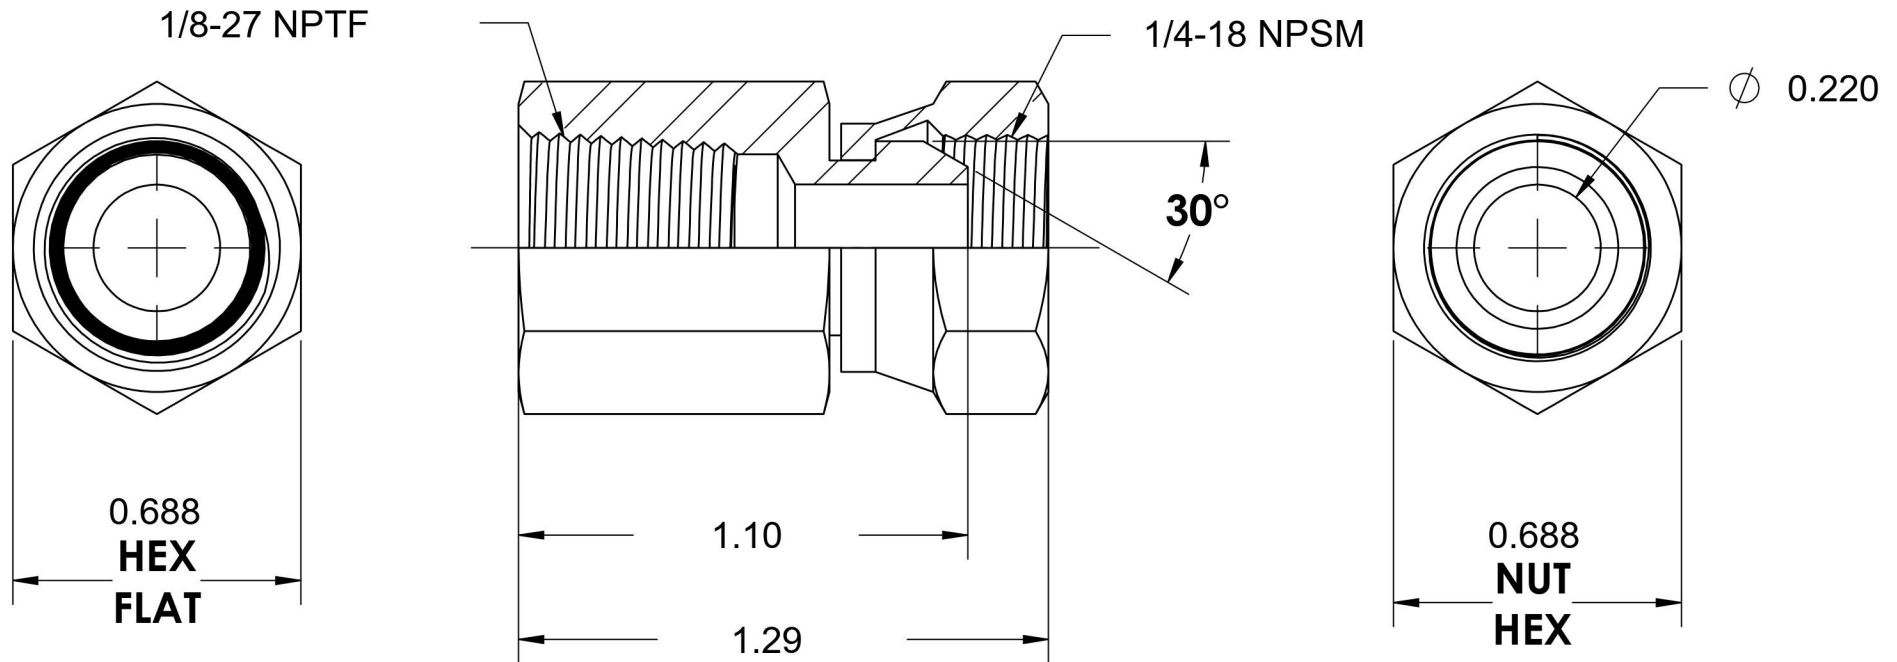

1405-02-04

Steel, SAE J514 NPSM Swivel Female Connector, 1/8" Female NPTF x 1/4" Female NPSM Swivel

6701 Cochran Road
Solon, Ohio 44139
Phone: (440) 248-1880
Toll Free: 1-888-331-1523

Temperature Rating -65°F to 500°F	Material C1045/12L14 Steel	Industry Standards SAE J514, SAE J476 ASTM B633	Series 1405
Pressure Rating 6000 psi	Finish Trivalent Zinc		Series Description SAE J514 NPSM Swivel Female Connector