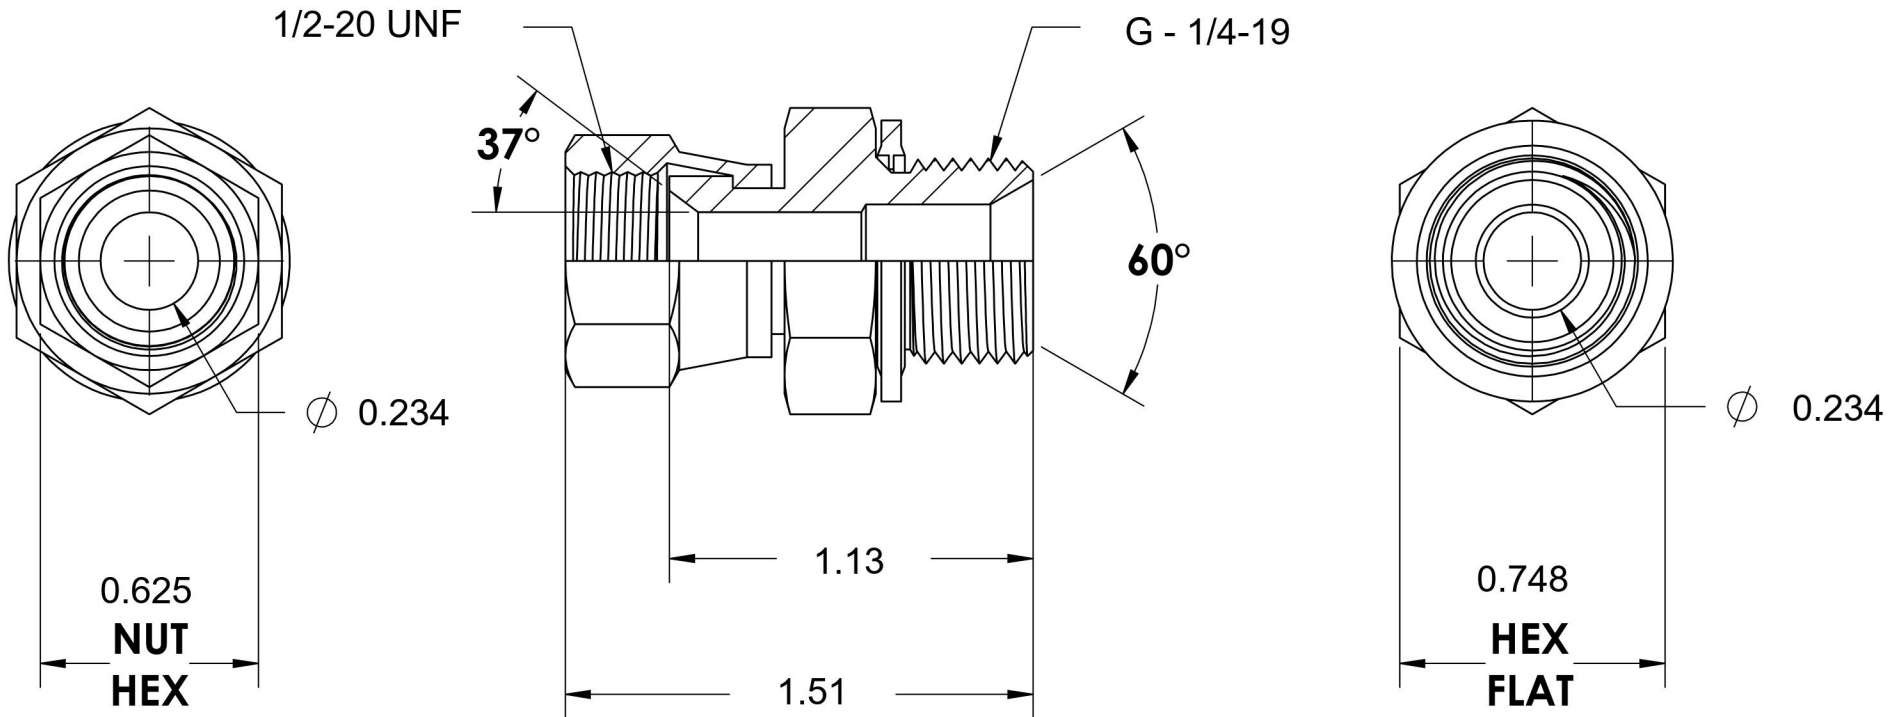

# 7022-05-04-BS

Steel, SAE J514 37° Flare Swivel BSPP Type (D) Bonded Seal Port/Line Connector, 5/16" Female JIC Swivel x 1/4-19 Male BSPP 60° Line/Port

6701 Cochran Road  
Solon, Ohio 44139  
Phone: (440) 248-1880  
Toll Free: 1-888-331-1523

<b>Temperature Rating</b> -40°F to 250°F	<b>Material</b> C1045 / 12L14 Steel	<b>Industry Standards</b> SAE J514, ISO 1179	<b>Series</b> 7022-BS
<b>Pressure Rating</b> 5100 psi	<b>Finish</b> Trivalent Zinc	ISO 8434-6, ASTM B633	<b>Series Description</b> SAE J514 37° Flare Swivel BSPP Type (D) Bonded Seal Port/Line Connector