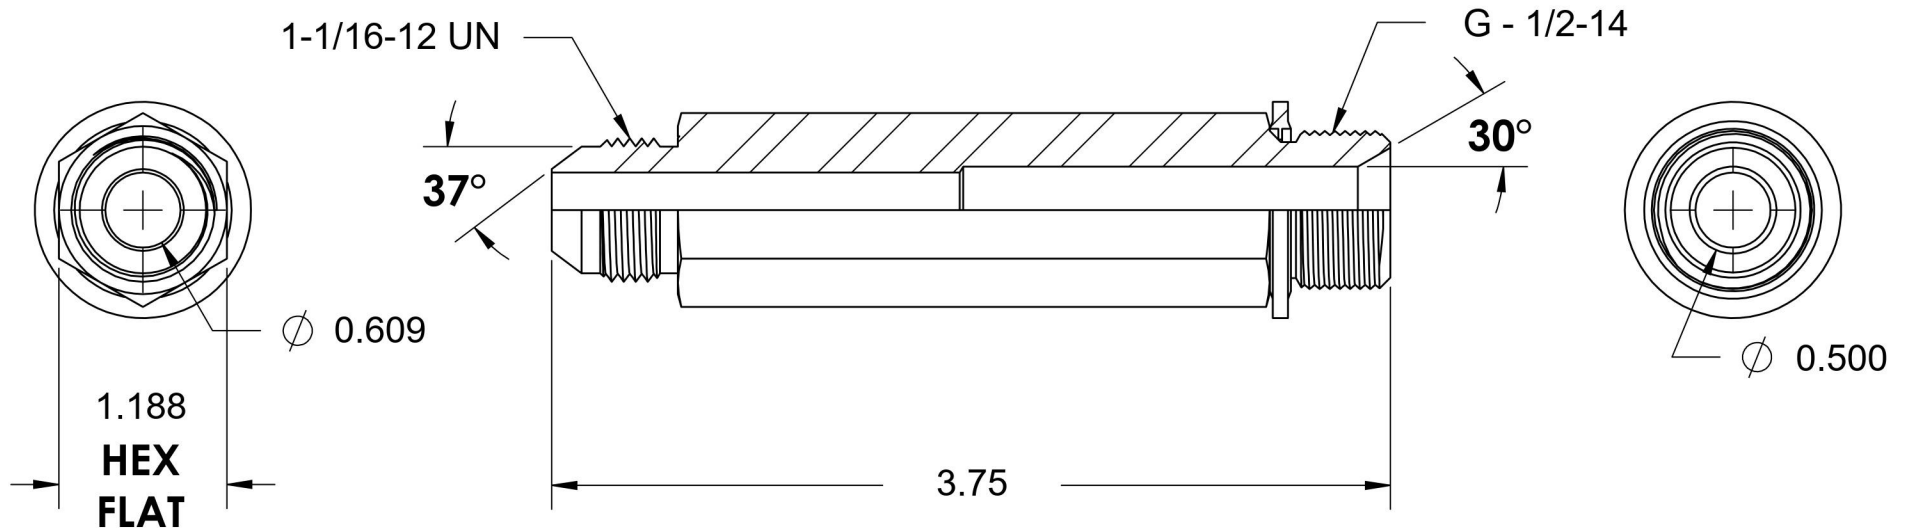

7002-L-12-08-BS

Steel, SAE J514 37° Flare BSPP Type (D) Bonded Seal Port/Line Long Adapter, 3/4" Male JIC x 1/2-14 Male BSPP 60° Line/Port

6701 Cochran Road
Solon, Ohio 44139
Phone: (440) 248-1880
Toll Free: 1-888-331-1523

Temperature Rating

-40°F to 250°F

Pressure Rating

2900 psi

Material

C1045 / 12L14 Steel

Finish

Trivalent Zinc

Industry Standards

SAE J514, ISO 8434-6

ISO 1179, ASTM B633

Series

7002-L-BS

Series Description

SAE J514 37° Flare BSPP Type (D)
Bonded Seal Port/Line Long Adapter