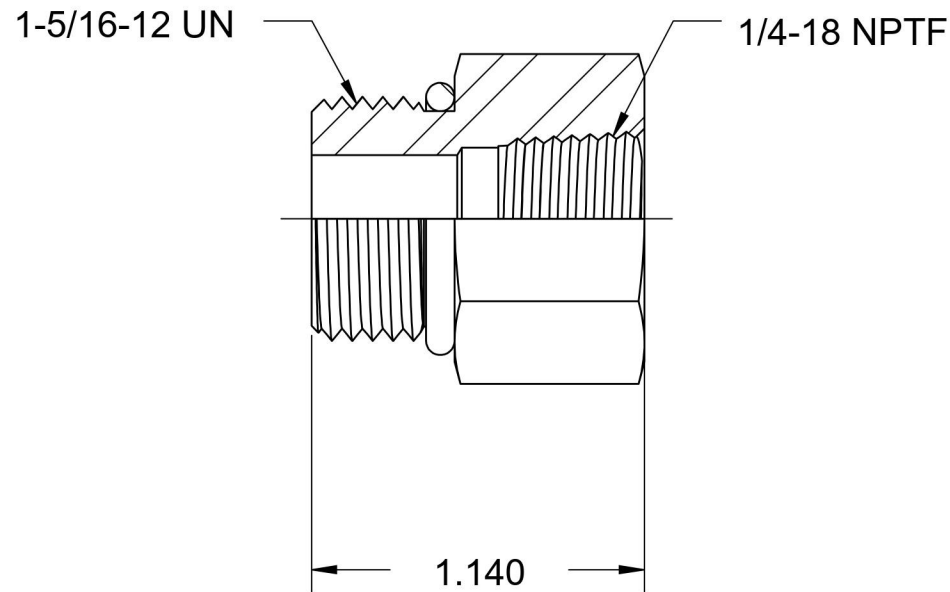

# 6405-16-04-O

Steel, SAE J1926 O-Ring Boss Female Adapter, 1-5/16-12 Male ORB x 1/4" Female NPTF

6701 Cochran Road  
Solon, Ohio 44139  
Phone: (440) 248-1880  
Toll Free: 1-888-331-1523

**Temperature Rating**

-40°F to 250°F

**Pressure Rating**

5000 psi

**Material**

C1045 / 12L14 Steel

**Finish**

Trivalent Zinc

**Industry Standards**