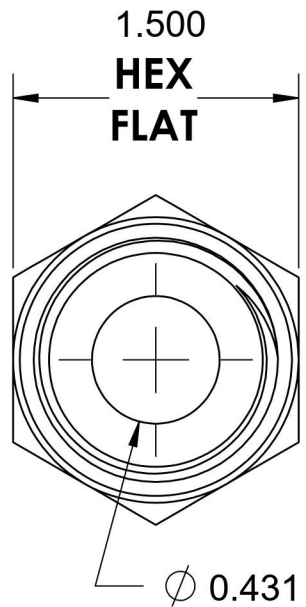

# 6405-16-04-O

Steel, SAE J1926 O-Ring Boss Female Adapter, 1-5/16-12 Male ORB x 1/4" Female NPTF

6701 Cochran Road  
Solon, Ohio 44139  
Phone: (440) 248-1880  
Toll Free: 1-888-331-1523

**Temperature Rating**

-40°F to 250°F

**Pressure Rating**

5000 psi

**Material**

C1045 / 12L14 Steel

**Finish**

Trivalent Zinc

**Industry Standards**