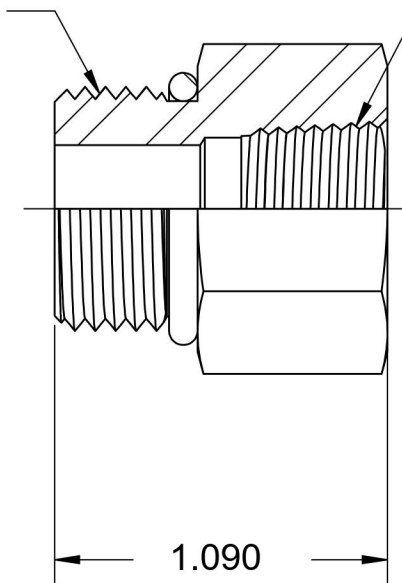

6405-06-04-O-SS

Stainless Steel, SAE J1926 O-Ring Boss Female Adapter, 9/16-18 Male ORB x 1/4" Female NPTF

9/16-18 UNF

1/4-18 NPTF

6701 Cochran Road
Solon, Ohio 44139
Phone: (440) 248-1880
Toll Free: 1-888-331-1523

Temperature Rating

-40°F to 250°F

Pressure Rating

6000 psi

Material

316/316L Stainless Steel

Finish

Passivated