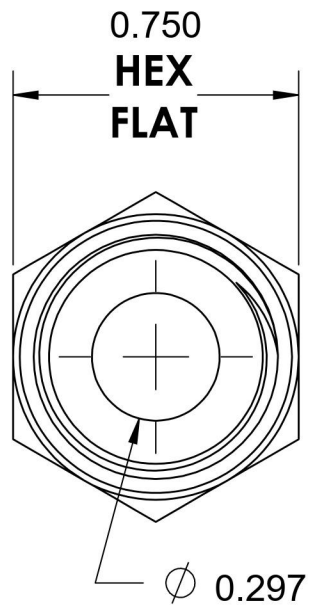

6405-06-04-O-SS

Stainless Steel, SAE J1926 O-Ring Boss Female Adapter, 9/16-18 Male ORB x 1/4" Female NPTF

9/16-18 UNF

1/4-18 NPTF

6701 Cochran Road
Solon, Ohio 44139
Phone: (440) 248-1880
Toll Free: 1-888-331-1523