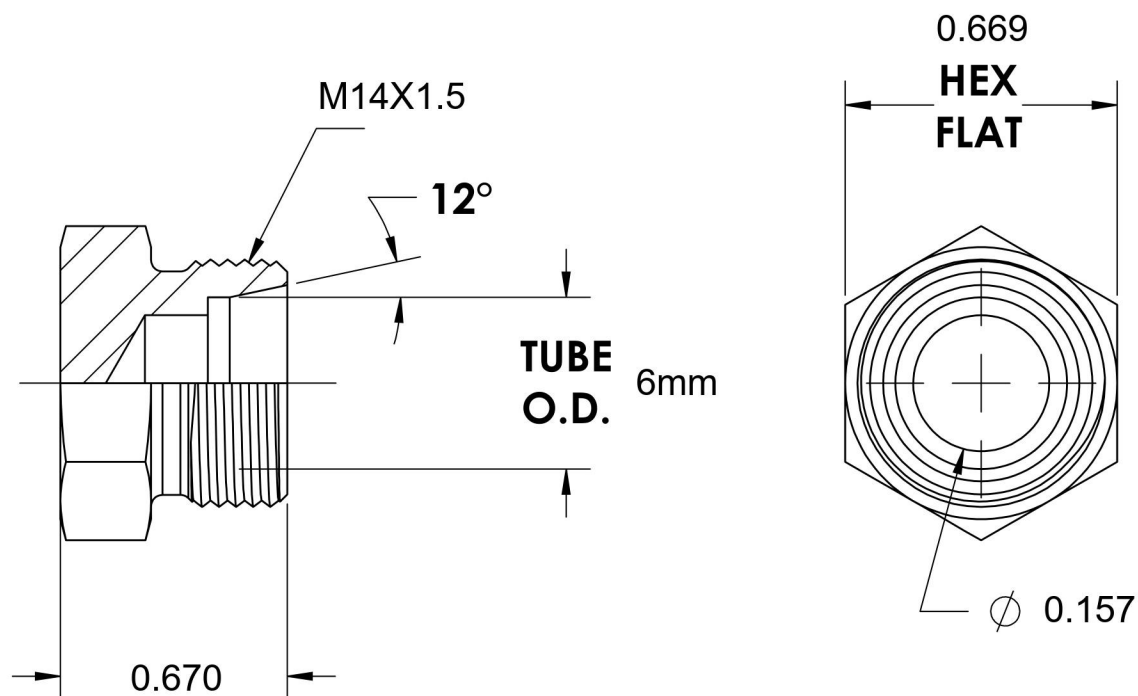

# D2408-S06-SS-X

Stainless Steel, DIN 2353 Plug, Heavy 6mm Tube OD, Body Only

6701 Cochran Road  
Solon, Ohio 44139  
Phone: (440) 248-1880  
Toll Free: 1-888-331-1523

<b>Temperature Rating</b> -425°F to 1200°F	<b>Material</b> 316Ti Stainless Steel	<b>Industry Standards</b> DIN 2353, ISO 8434-1	<b>Series</b> D2408-SS-X
<b>Pressure Rating</b> 11603 psi	<b>Finish</b> Passivated		<b>Series Description</b> DIN 2353 Flareless Tube Plug, Body Only