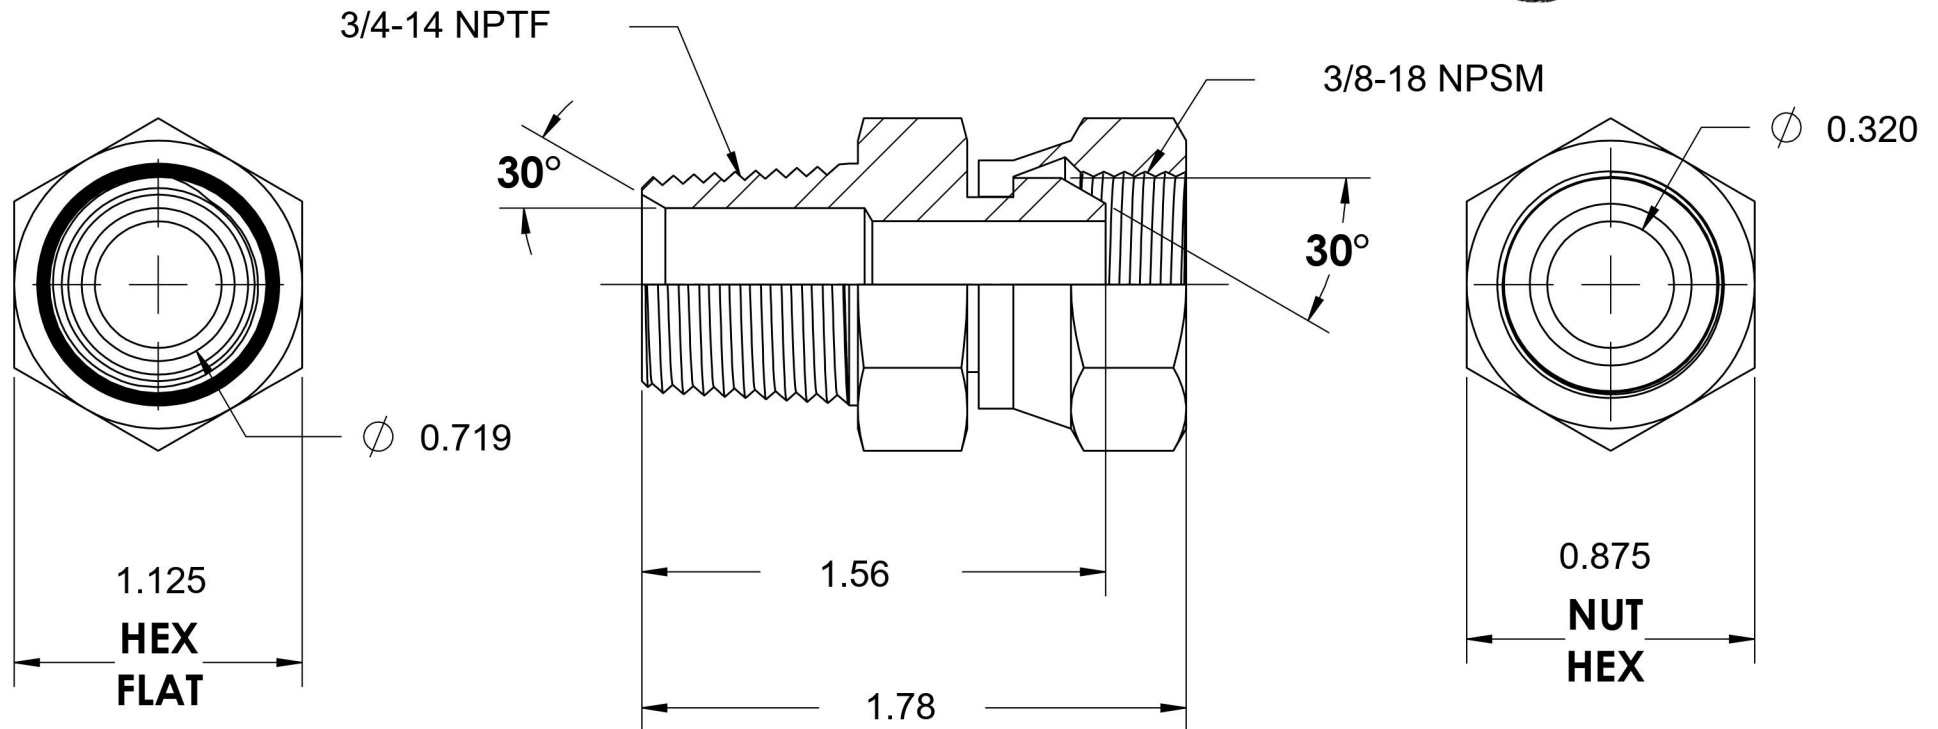

# 1404-12-06

Steel, SAE J514 NPSM Swivel Male Connector, 3/4" Male NPTF 30° x 3/8" Female NPSM Swivel

6701 Cochran Road  
Solon, Ohio 44139  
Phone: (440) 248-1880  
Toll Free: 1-888-331-1523

<b>Temperature Rating</b>	<b>Material</b>	<b>Industry Standards</b>	<b>Series</b>
-65°F to 500°F	C1045/12L14 Steel	SAE J514, SAE J476 ASTM B633	1404
<b>Pressure Rating</b>	<b>Finish</b>		<b>Series Description</b>
4000 psi	Trivalent Zinc		SAE J514 NPSM Swivel Male Connector