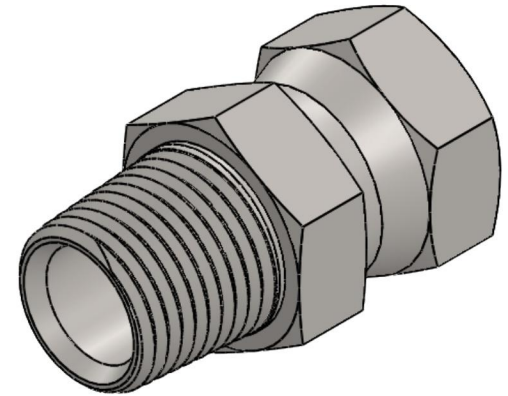

# 1404-12-06

Steel, SAE J514 NPSM Swivel Male Connector, 3/4" Male NPTF 30° x 3/8" Female NPSM Swivel

6701 Cochran Road  
Solon, Ohio 44139  
Phone: (440) 248-1880  
Toll Free: 1-888-331-1523

<b>Temperature Rating</b>	<b>Material</b>	<b>Industry Standards</b>	<b>Series</b>
-65°F to 500°F	C1045/12L14 Steel	SAE J514, SAE J476 ASTM B633	1404
<b>Pressure Rating</b>	<b>Finish</b>		<b>Series Description</b>
4000 psi	Trivalent Zinc		SAE J514 NPSM Swivel Male Connector