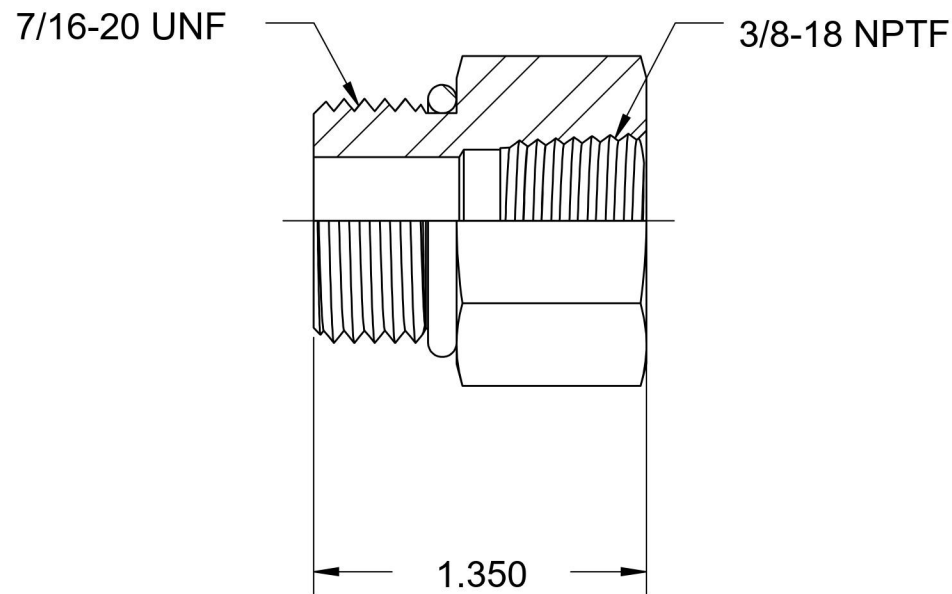

# 6405-04-06-O

Steel, SAE J1926 O-Ring Boss Female Adapter, 7/16-20 Male ORB x 3/8" Female NPTF

6701 Cochran Road  
Solon, Ohio 44139  
Phone: (440) 248-1880  
Toll Free: 1-888-331-1523

<b>Temperature Rating</b>	<b>Material</b>	<b>Industry Standards</b>	<b>Series</b>
-40°F to 250°F	C1045 / 12L14 Steel	SAE J1926-3, SAE J476 SAE J515, ASTM B633	6405-O
<b>Pressure Rating</b>	<b>Finish</b>		<b>Series Description</b>
6000 psi	Trivalent Zinc		SAE J1926 O-Ring Boss Female Adapter