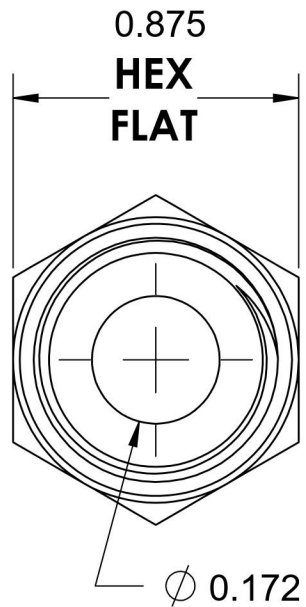

# 6405-04-06-O

Steel, SAE J1926 O-Ring Boss Female Adapter, 7/16-20 Male ORB x 3/8" Female NPTF

6701 Cochran Road  
Solon, Ohio 44139  
Phone: (440) 248-1880  
Toll Free: 1-888-331-1523

<b>Temperature Rating</b>	<b>Material</b>	<b>Industry Standards</b>	<b>Series</b>
-40°F to 250°F	C1045 / 12L14 Steel	SAE J1926-3, SAE J476 SAE J515, ASTM B633	6405-O
<b>Pressure Rating</b>	<b>Finish</b>		<b>Series Description</b>
6000 psi	Trivalent Zinc		SAE J1926 O-Ring Boss Female Adapter