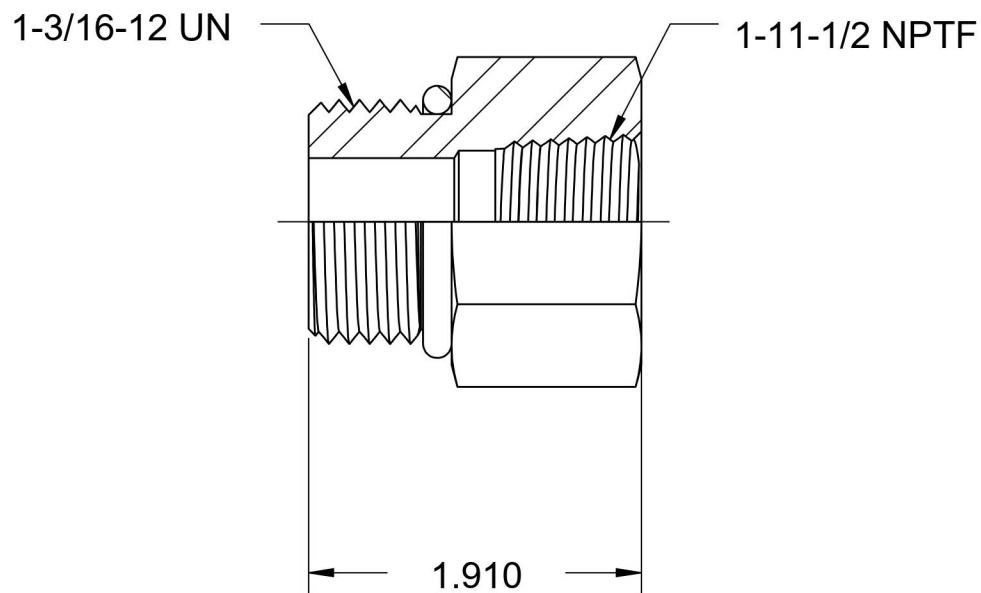

# 6405-14-16-O-SS

Stainless Steel, SAE J1926 O-Ring Boss Female Adapter, 1-3/16-12 Male ORB x 1-11-1/2" Female NPTF

6701 Cochran Road  
Solon, Ohio 44139  
Phone: (440) 248-1880  
Toll Free: 1-888-331-1523

<b>Temperature Rating</b>	<b>Material</b>	<b>Industry Standards</b>	<b>Series</b>
-40°F to 250°F	316/316L Stainless Steel	SAE J1926-3, SAE J476 SAE J515	6405-O-SS
<b>Pressure Rating</b>	<b>Finish</b>		<b>Series Description</b>
3600 psi	Passivated		SAE J1926 O-Ring Boss Female Adapter