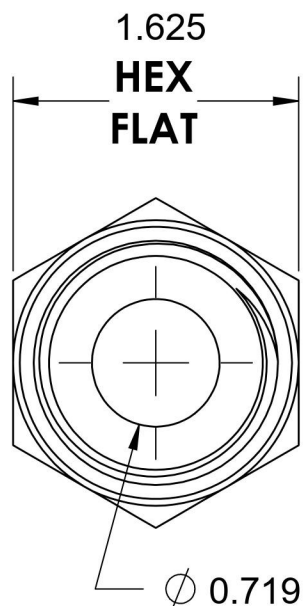

# 6405-14-16-O-SS

Stainless Steel, SAE J1926 O-Ring Boss Female Adapter, 1-3/16-12 Male ORB x 1-11-1/2" Female NPTF

6701 Cochran Road  
Solon, Ohio 44139  
Phone: (440) 248-1880  
Toll Free: 1-888-331-1523