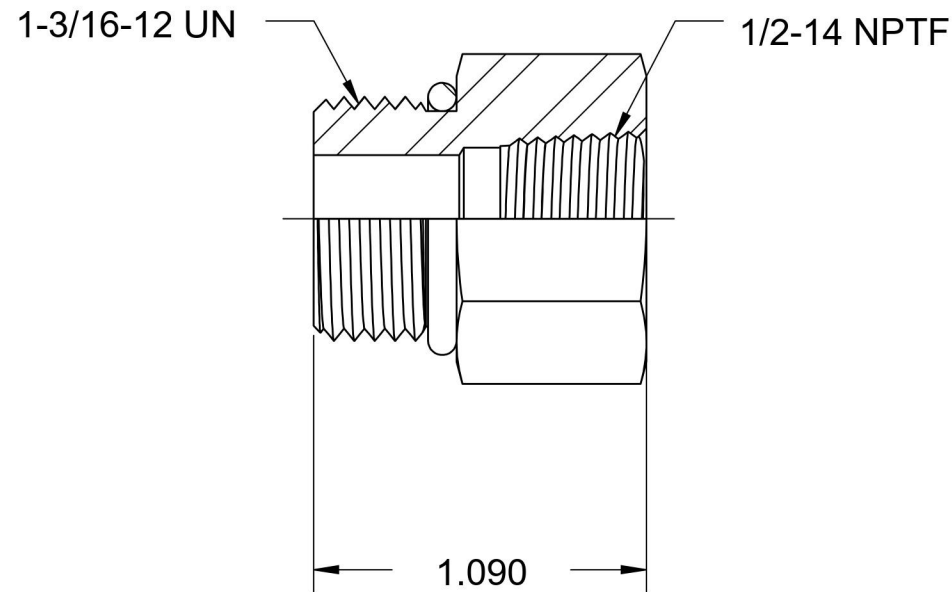

6405-14-08-O

Steel, SAE J1926 O-Ring Boss Female Adapter, 1-3/16-12 Male ORB x 1/2" Female NPTF

6701 Cochran Road
Solon, Ohio 44139
Phone: (440) 248-1880
Toll Free: 1-888-331-1523

Temperature Rating	Material	Industry Standards	Series
-40°F to 250°F	C1045 / 12L14 Steel	SAE J1926-3, SAE J476 SAE J515, ASTM B633	6405-O
Pressure Rating	Finish		Series Description
5000 psi	Trivalent Zinc		SAE J1926 O-Ring Boss Female Adapter