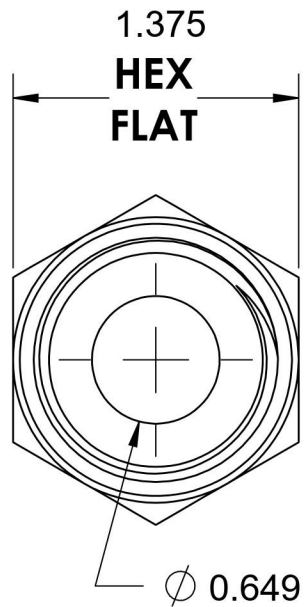

6405-14-08-O

Steel, SAE J1926 O-Ring Boss Female Adapter, 1-3/16-12 Male ORB x 1/2" Female NPTF

6701 Cochran Road
Solon, Ohio 44139
Phone: (440) 248-1880
Toll Free: 1-888-331-1523

Temperature Rating	Material	Industry Standards	Series
-40°F to 250°F	C1045 / 12L14 Steel	SAE J1926-3, SAE J476 SAE J515, ASTM B633	6405-O
Pressure Rating	Finish		Series Description
5000 psi	Trivalent Zinc		SAE J1926 O-Ring Boss Female Adapter