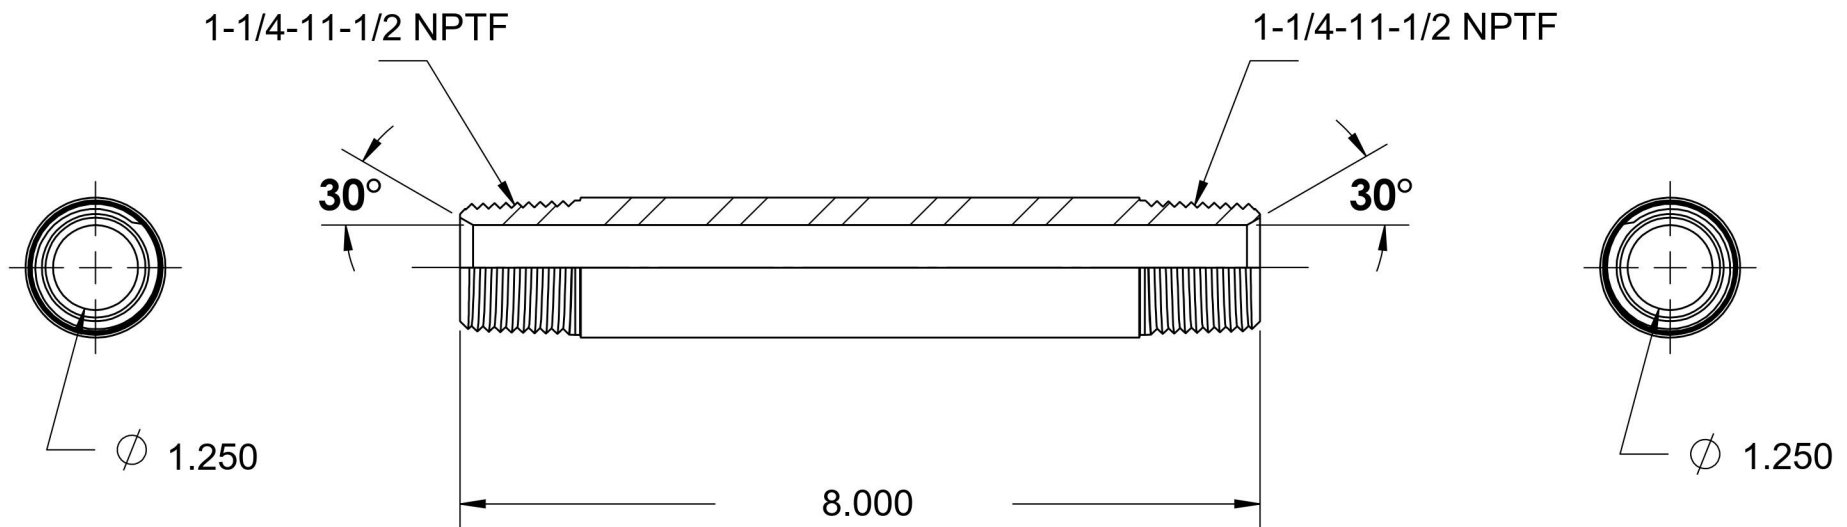

# 5404-N-20X8.000

Steel, SAE J514 Pipe Long Nipple, 1-1/4" Male NPTF 30° x 1-1/4" Male NPTF 30°

6701 Cochran Road  
Solon, Ohio 44139  
Phone: (440) 248-1880  
Toll Free: 1-888-331-1523