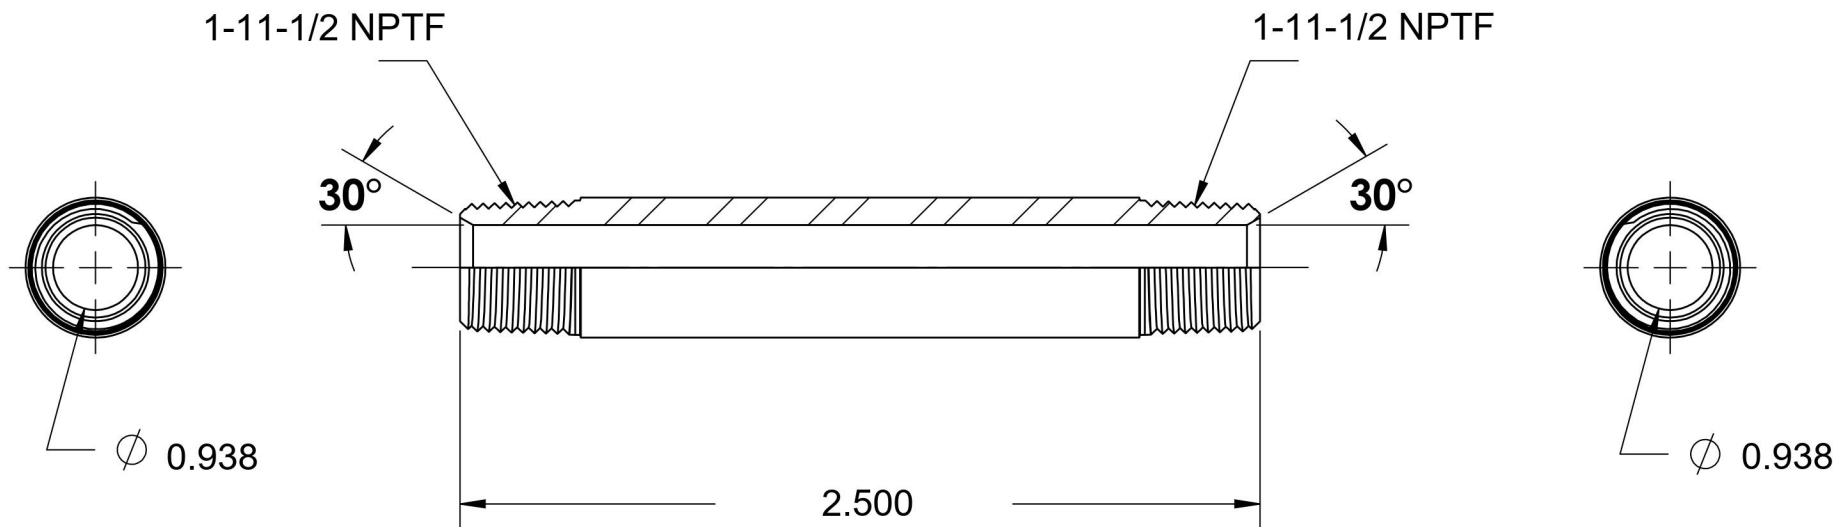

5404-N-16X2.500

Steel, SAE J514 Pipe Long Nipple, 1" Male NPTF 30° x 1" Male NPTF 30°

6701 Cochran Road
Solon, Ohio 44139
Phone: (440) 248-1880
Toll Free: 1-888-331-1523

Temperature Rating

-65°F to 500°F

Pressure Rating

4500 psi

Material

C1045/12L14 Steel

Finish

Trivalent Zinc

Industry Standards

SAE J514, SAE J476
ASTM B633

Series

5404-N

Series Description

SAE J514 Pipe Long Nipple