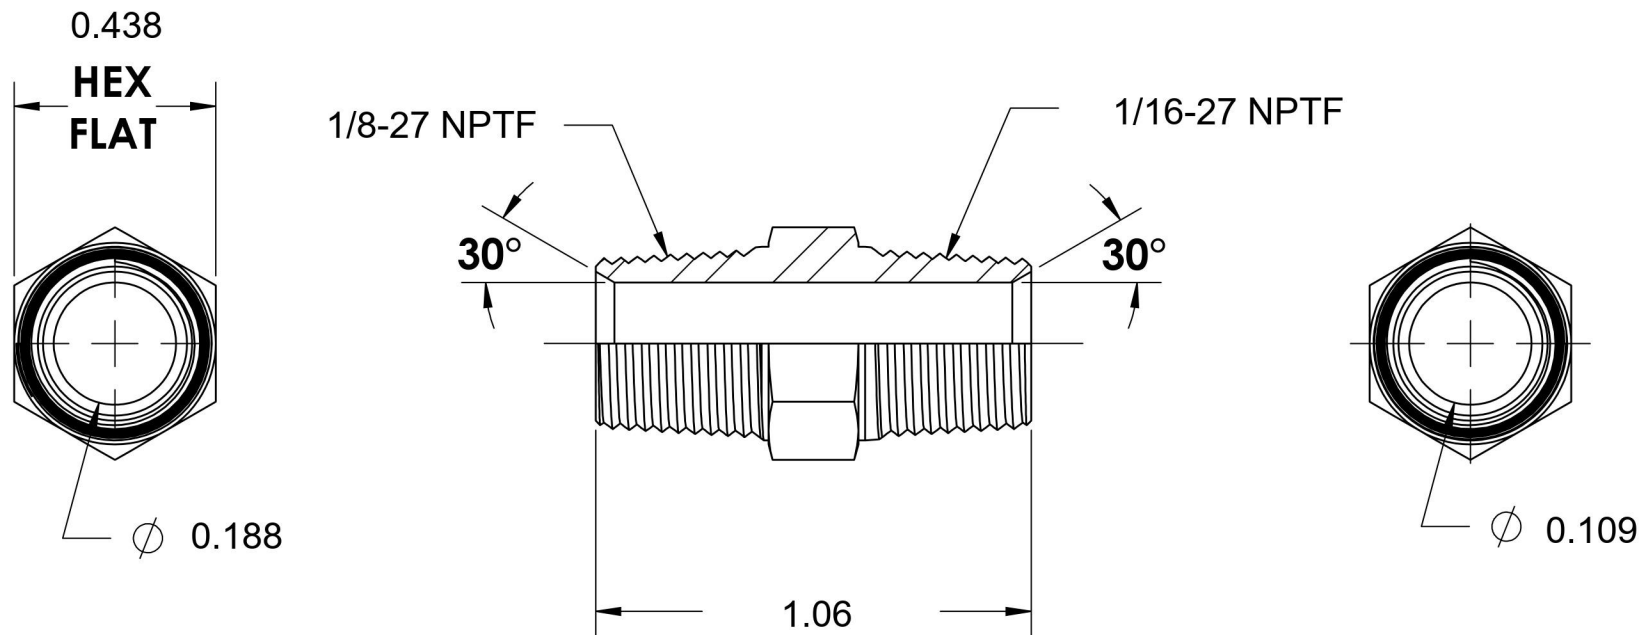

5404-02-01-B

Brass, SAE J514 Pipe Nipple, 1/8" Male NPTF 30° x 1/16" Male NPTF 30°

6701 Cochran Road
Solon, Ohio 44139
Phone: (440) 248-1880
Toll Free: 1-888-331-1523

Temperature Rating -325°F to 400°F	Material C36000 Brass	Industry Standards SAE J514 , SAE J476	Series 5404-B
Pressure Rating 3900 psi	Finish Natural Finish		Series Description SAE J514 Pipe Nipple