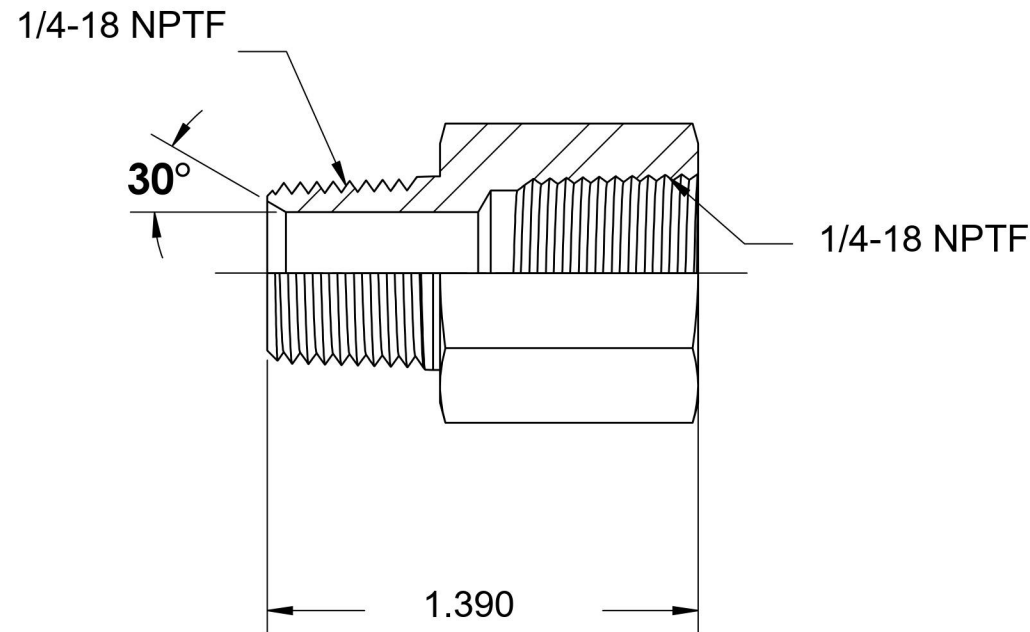

5405-04-04-SS

Stainless Steel, SAE J514 Pipe Expander, 1/4" Male NPTF 30° x 1/4" Female NPTF

6701 Cochran Road
Solon, Ohio 44139
Phone: (440) 248-1880
Toll Free: 1-888-331-1523

Temperature Rating -425°F to 1200°F	Material 316/316L Stainless Steel	Industry Standards SAE J514 , SAE J476	Series 5405-SS
Pressure Rating 6000 psi	Finish Passivated		Series Description SAE J514 Pipe Expander