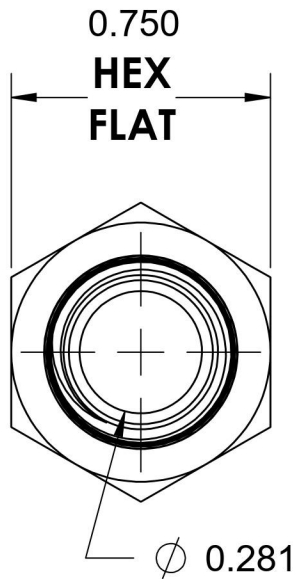

5405-04-04-SS

Stainless Steel, SAE J514 Pipe Expander, 1/4" Male NPTF 30° x 1/4" Female NPTF

6701 Cochran Road
Solon, Ohio 44139
Phone: (440) 248-1880
Toll Free: 1-888-331-1523

Temperature Rating -425°F to 1200°F	Material 316/316L Stainless Steel	Industry Standards SAE J514 , SAE J476	Series 5405-SS
Pressure Rating 6000 psi	Finish Passivated		Series Description SAE J514 Pipe Expander