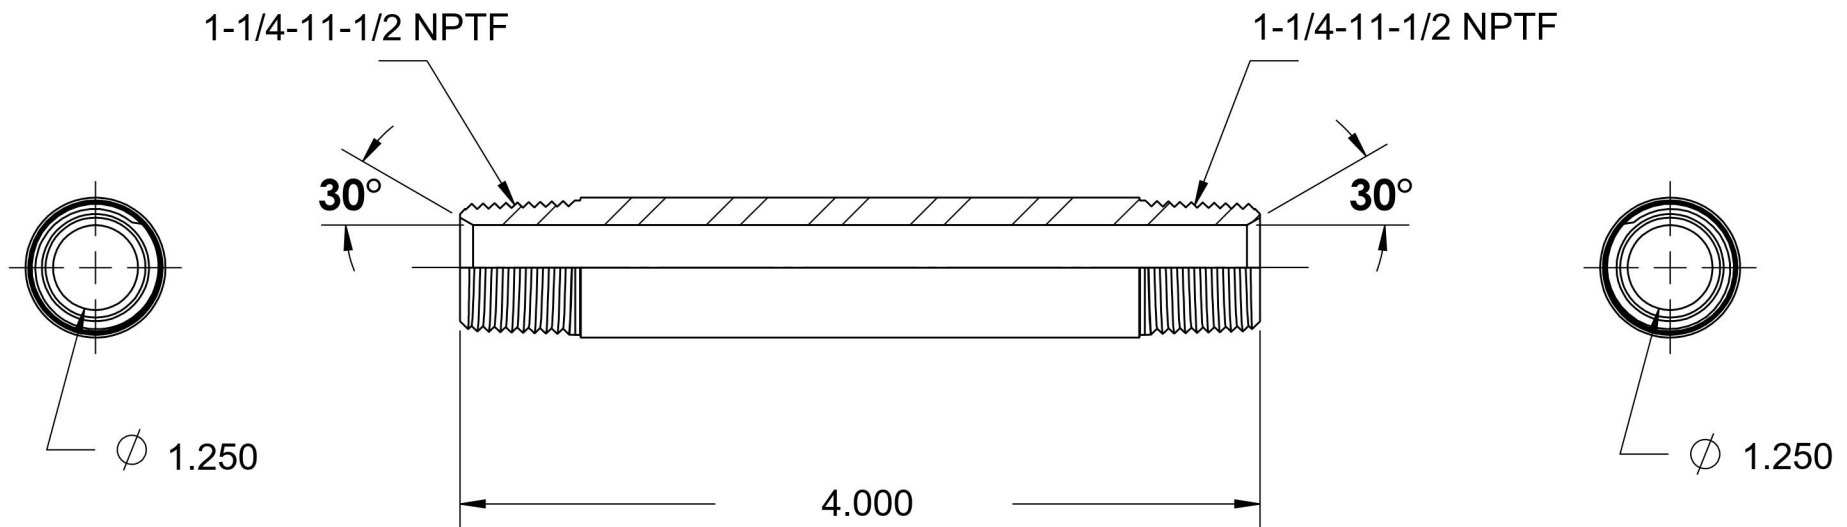

5404-N-20X4.000

Steel, SAE J514 Pipe Long Nipple, 1-1/4" Male NPTF 30° x 1-1/4" Male NPTF 30°

6701 Cochran Road
Solon, Ohio 44139
Phone: (440) 248-1880
Toll Free: 1-888-331-1523

Temperature Rating

-65°F to 500°F

Series

5404-N

Series Description

SAE J514 Pipe Long Nipple