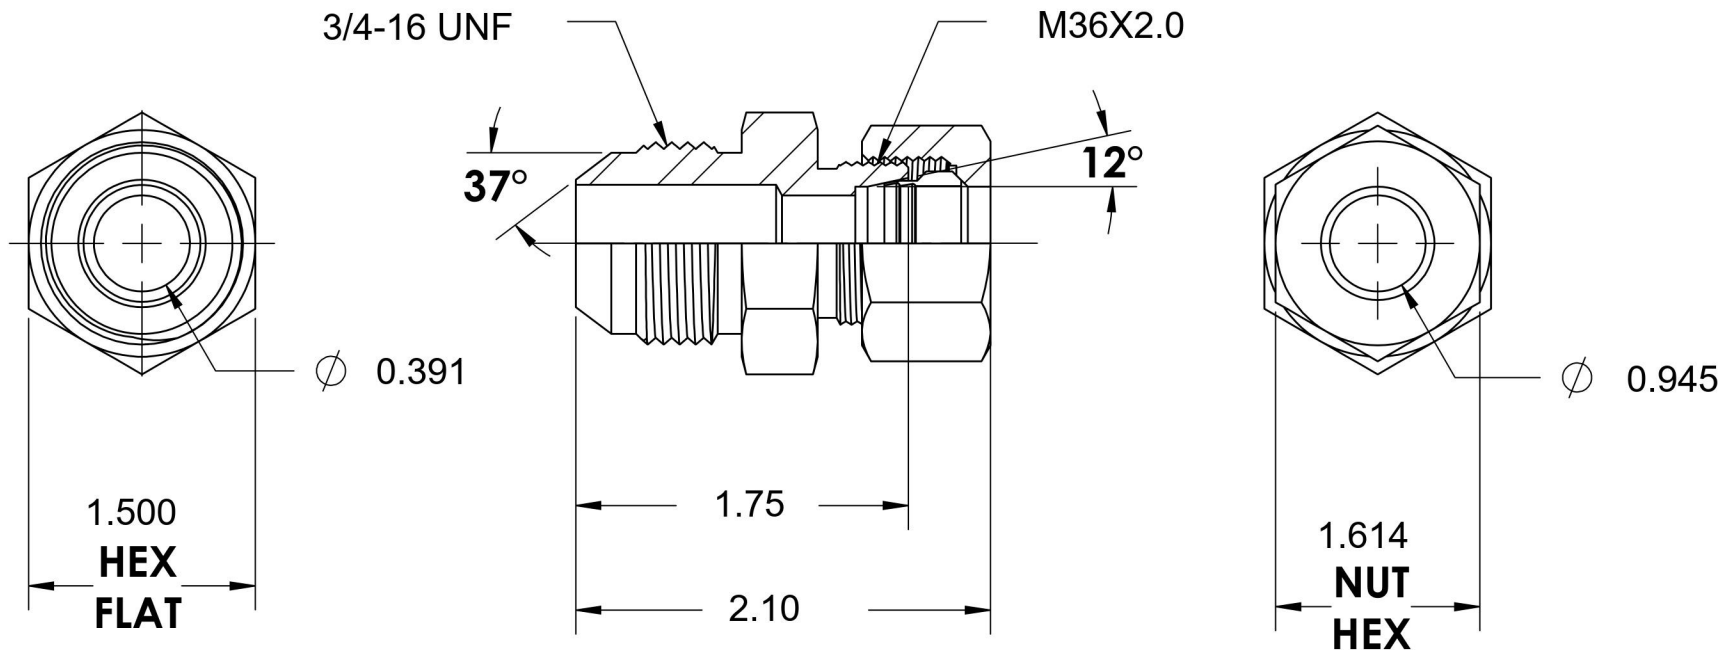

7005-08-L28-36-NBR-SS

Stainless Steel, SAE J514 37° Flare/ISO 8434-1 Light Series Male Adapter, Nut and Bite Ring Assembled, 1/2" Male JIC x M36X2.0 DIN Tube

6701 Cochran Road
Solon, Ohio 44139
Phone: (440) 248-1880
Toll Free: 1-888-331-1523

Temperature Rating	Material	Industry Standards	Series
-425°F to 1200°F	316/316L Stainless Steel	SAE J514, ISO 8434-1	7005-DIN LIGHT-NBR-SS
Pressure Rating	Finish		Series Description
3600 psi	Passivated		SAE J514 37° Flare/ISO 8434-1 Light Series Male Adapter Nut and Bite Ring Assembled