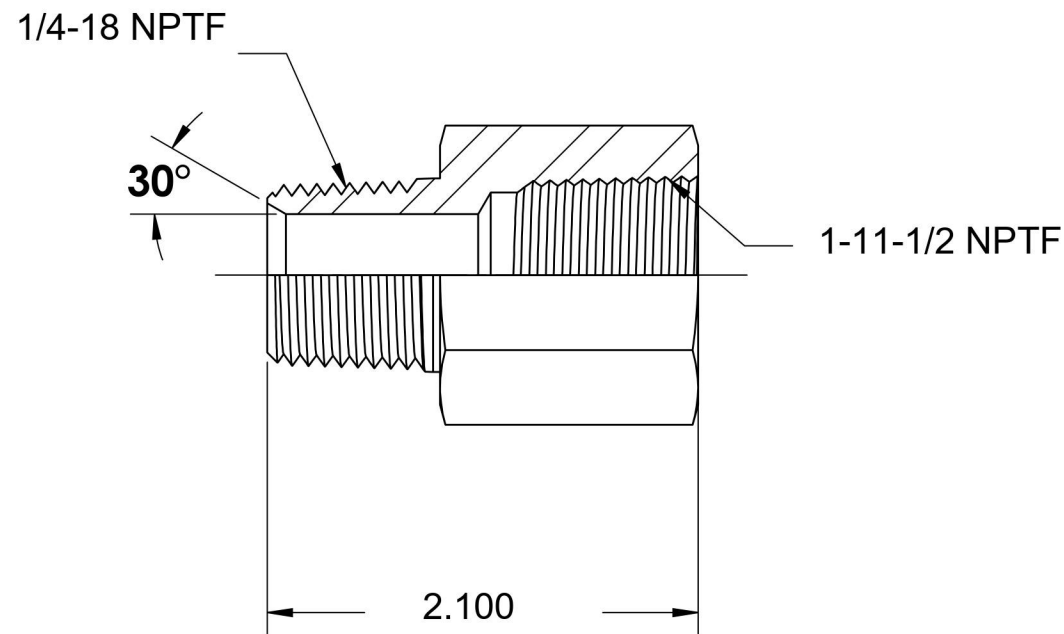

# 5405-04-16-SS

Stainless Steel, SAE J514 Pipe Expander, 1/4" Male NPTF 30° x 1-11-1/2" Female NPTF

6701 Cochran Road  
Solon, Ohio 44139  
Phone: (440) 248-1880  
Toll Free: 1-888-331-1523

<b>Temperature Rating</b> -425°F to 1200°F	<b>Material</b> 316/316L Stainless Steel	<b>Industry Standards</b> SAE J514 , SAE J476	<b>Series</b> 5405-SS
<b>Pressure Rating</b> 3600 psi	<b>Finish</b> Passivated		<b>Series Description</b> SAE J514 Pipe Expander