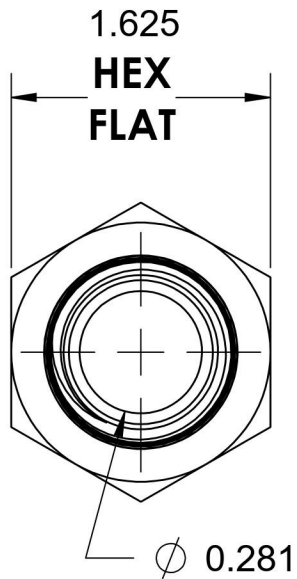

# 5405-04-16-SS

Stainless Steel, SAE J514 Pipe Expander, 1/4" Male NPTF 30° x 1-11-1/2" Female NPTF

6701 Cochran Road  
Solon, Ohio 44139  
Phone: (440) 248-1880  
Toll Free: 1-888-331-1523

<b>Temperature Rating</b> -425°F to 1200°F	<b>Material</b> 316/316L Stainless Steel	<b>Industry Standards</b> SAE J514 , SAE J476	<b>Series</b> 5405-SS
<b>Pressure Rating</b> 3600 psi	<b>Finish</b> Passivated		<b>Series Description</b> SAE J514 Pipe Expander