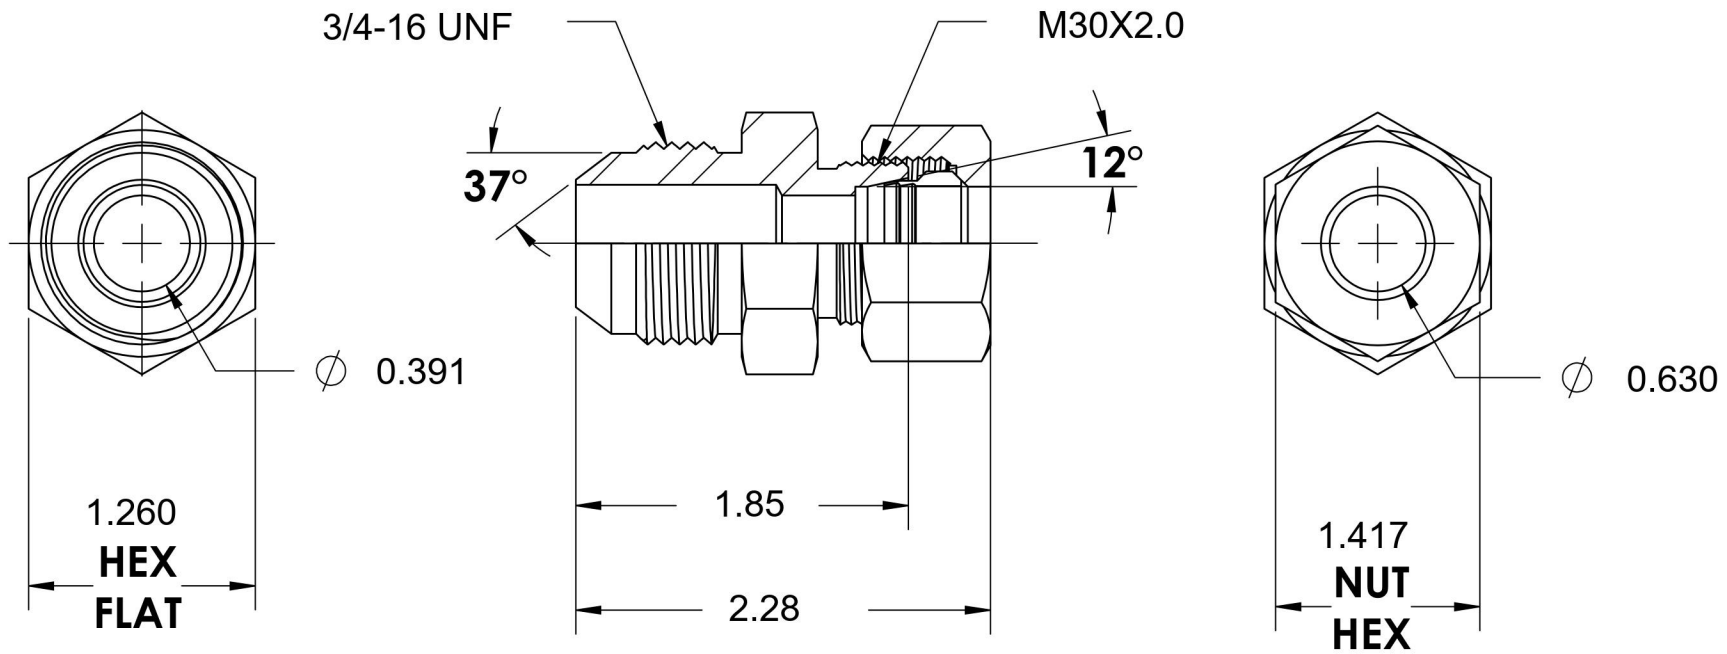

# 7005-08-S20-30-NBR-SS

Stainless Steel, SAE J514 37° Flare/ISO 8434-1 Heavy Series Male Adapter, Nut and Bite Ring Assembled, 1/2" Male JIC x M30X2.0 DIN Tube

6701 Cochran Road  
Solon, Ohio 44139  
Phone: (440) 248-1880  
Toll Free: 1-888-331-1523

<b>Temperature Rating</b>	<b>Material</b>	<b>Industry Standards</b>	<b>Series</b>
-425°F to 1200°F	316/316L Stainless Steel	SAE J514, ISO 8434-1	7005-DIN HEAVY-NBR-SS
<b>Pressure Rating</b>	<b>Finish</b>		<b>Series Description</b>
6000 psi	Passivated		SAE J514 37° Flare/ISO 8434-1 Heavy Series Male Adapter Nut and Bite Ring Assembled