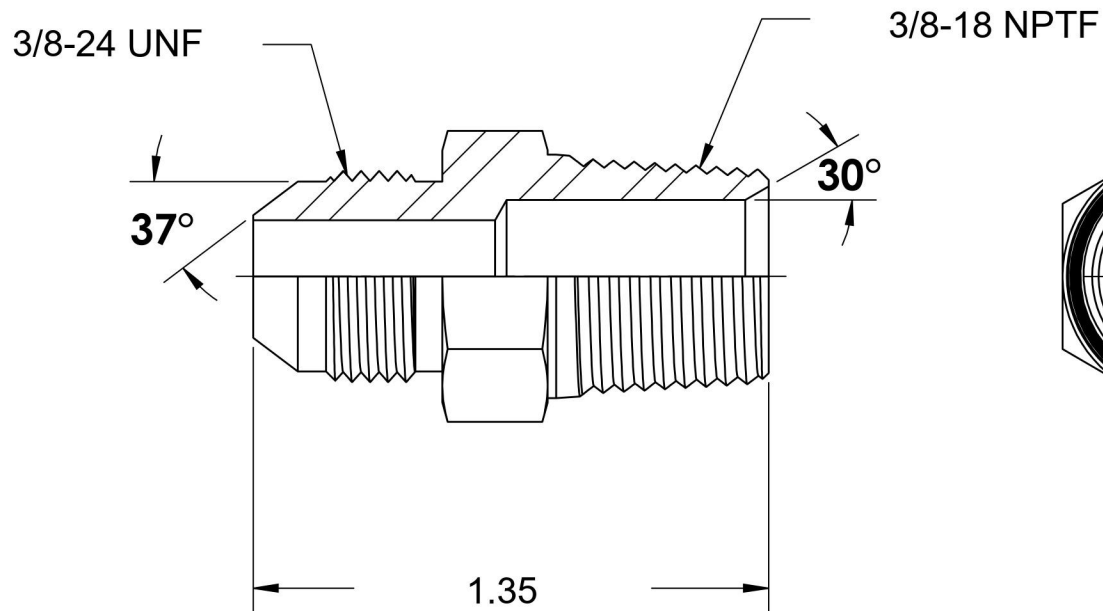

2404-03-06-SS

Stainless Steel, SAE J514 37° Flare Male Connector, 3/16" Male JIC x 3/8" Male NPTF 30°

6701 Cochran Road
Solon, Ohio 44139
Phone: (440) 248-1880
Toll Free: 1-888-331-1523

Temperature Rating -425°F to 1200°F	Material 316/316L Stainless Steel	Industry Standards SAE J514 , SAE J476	Series 2404-SS
Pressure Rating 6000 psi	Finish Passivated		Series Description SAE J514 37° Flare Male Connector