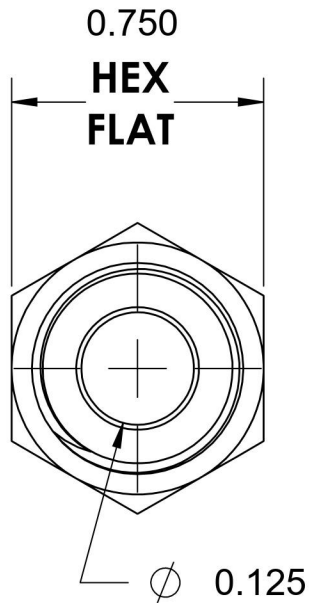

2404-03-06-SS

Stainless Steel, SAE J514 37° Flare Male Connector, 3/16" Male JIC x 3/8" Male NPTF 30°

6701 Cochran Road
Solon, Ohio 44139
Phone: (440) 248-1880
Toll Free: 1-888-331-1523

Temperature Rating -425°F to 1200°F	Material 316/316L Stainless Steel	Industry Standards SAE J514 , SAE J476	Series 2404-SS
Pressure Rating 6000 psi	Finish Passivated		Series Description SAE J514 37° Flare Male Connector