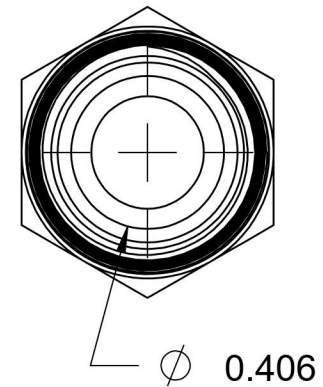

2404-03-06-SS

Stainless Steel, SAE J514 37° Flare Male Connector, 3/16" Male JIC x 3/8" Male NPTF 30°

6701 Cochran Road
Solon, Ohio 44139
Phone: (440) 248-1880
Toll Free: 1-888-331-1523

Temperature Rating -425°F to 1200°F	Material 316/316L Stainless Steel	Industry Standards SAE J514 , SAE J476	Series 2404-SS
Pressure Rating 6000 psi	Finish Passivated		Series Description SAE J514 37° Flare Male Connector