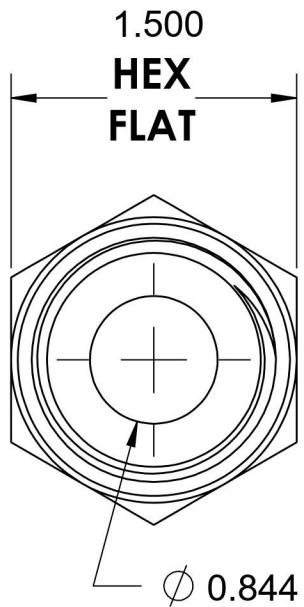

6405-16-08-O

Steel, SAE J1926 O-Ring Boss Female Adapter, 1-5/16-12 Male ORB x 1/2" Female NPTF

6701 Cochran Road
Solon, Ohio 44139
Phone: (440) 248-1880
Toll Free: 1-888-331-1523

Temperature Rating	Material	Industry Standards	Series
-40°F to 250°F	C1045 / 12L14 Steel	SAE J1926-3, SAE J476 SAE J515, ASTM B633	6405-O
Pressure Rating	Finish		Series Description
5000 psi	Trivalent Zinc		SAE J1926 O-Ring Boss Female Adapter