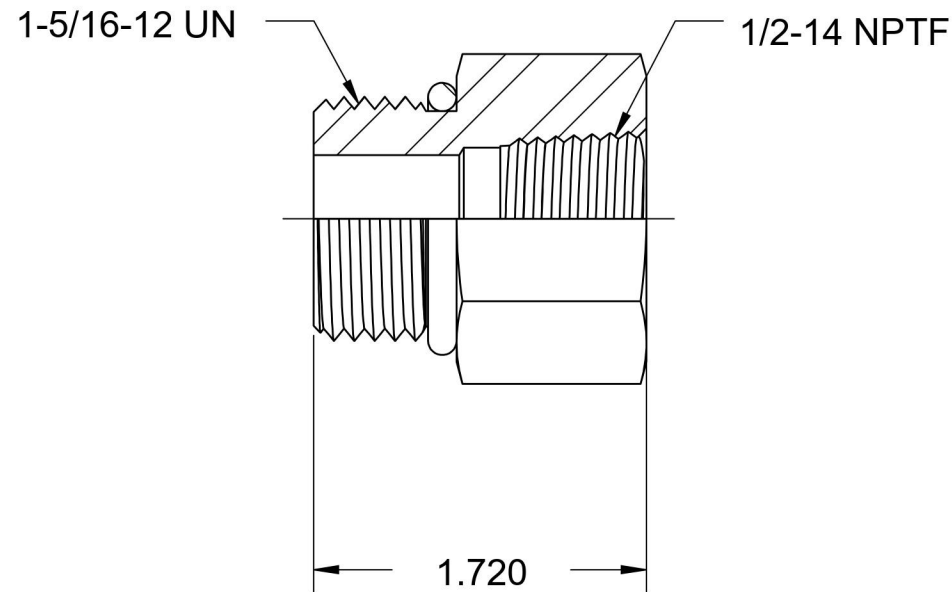

6405-16-08-O

Steel, SAE J1926 O-Ring Boss Female Adapter, 1-5/16-12 Male ORB x 1/2" Female NPTF

6701 Cochran Road
Solon, Ohio 44139
Phone: (440) 248-1880
Toll Free: 1-888-331-1523

Temperature Rating	Material	Industry Standards	Series
-40°F to 250°F	C1045 / 12L14 Steel	SAE J1926-3, SAE J476 SAE J515, ASTM B633	6405-O
Pressure Rating	Finish		Series Description
5000 psi	Trivalent Zinc		SAE J1926 O-Ring Boss Female Adapter