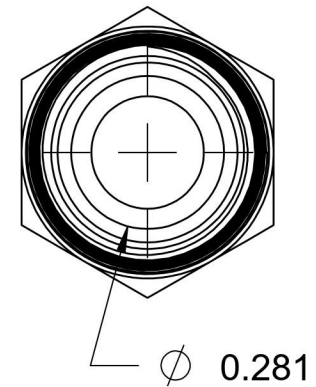

2404-05-04-B

Brass, SAE J514 37° Flare Male Connector, 5/16" Male JIC x 1/4" Male NPTF 30°

6701 Cochran Road
Solon, Ohio 44139
Phone: (440) 248-1880
Toll Free: 1-888-331-1523

| | | | |
|--|---------------------------------|--|--|
| Temperature Rating -325°F to 400°F | Material C360 Brass | Industry Standards SAE J514 , SAE J476 | Series 2404-B |
| Pressure Rating 3300 psi | Finish Natural Finish | | Series Description SAE J514 37° Flare Male Connector |