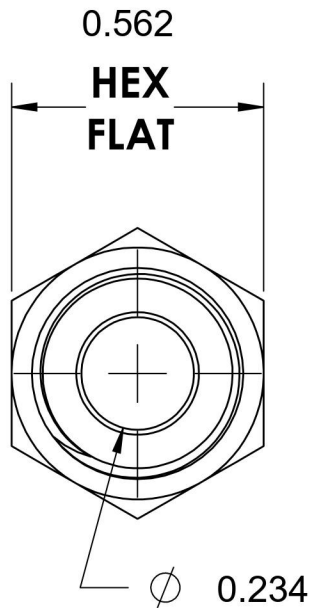

2404-05-04-B

Brass, SAE J514 37° Flare Male Connector, 5/16" Male JIC x 1/4" Male NPTF 30°

6701 Cochran Road
Solon, Ohio 44139
Phone: (440) 248-1880
Toll Free: 1-888-331-1523

| | | | |
|--|---------------------------------|--|--|
| Temperature Rating -325°F to 400°F | Material C360 Brass | Industry Standards SAE J514 , SAE J476 | Series 2404-B |
| Pressure Rating 3300 psi | Finish Natural Finish | | Series Description SAE J514 37° Flare Male Connector |