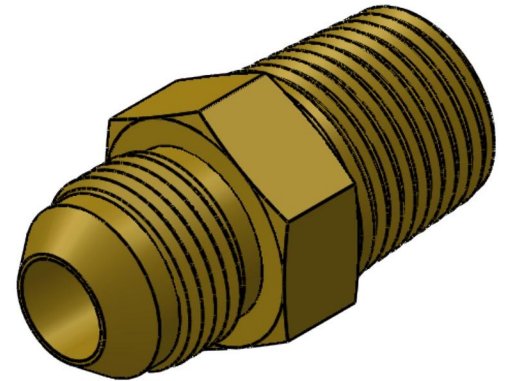

2404-05-04-B

Brass, SAE J514 37° Flare Male Connector, 5/16" Male JIC x 1/4" Male NPTF 30°

6701 Cochran Road
Solon, Ohio 44139
Phone: (440) 248-1880
Toll Free: 1-888-331-1523

| | | | |
|--|---------------------------------|--|--|
| Temperature Rating -325°F to 400°F | Material C360 Brass | Industry Standards SAE J514 , SAE J476 | Series 2404-B |
| Pressure Rating 3300 psi | Finish Natural Finish | | Series Description SAE J514 37° Flare Male Connector |