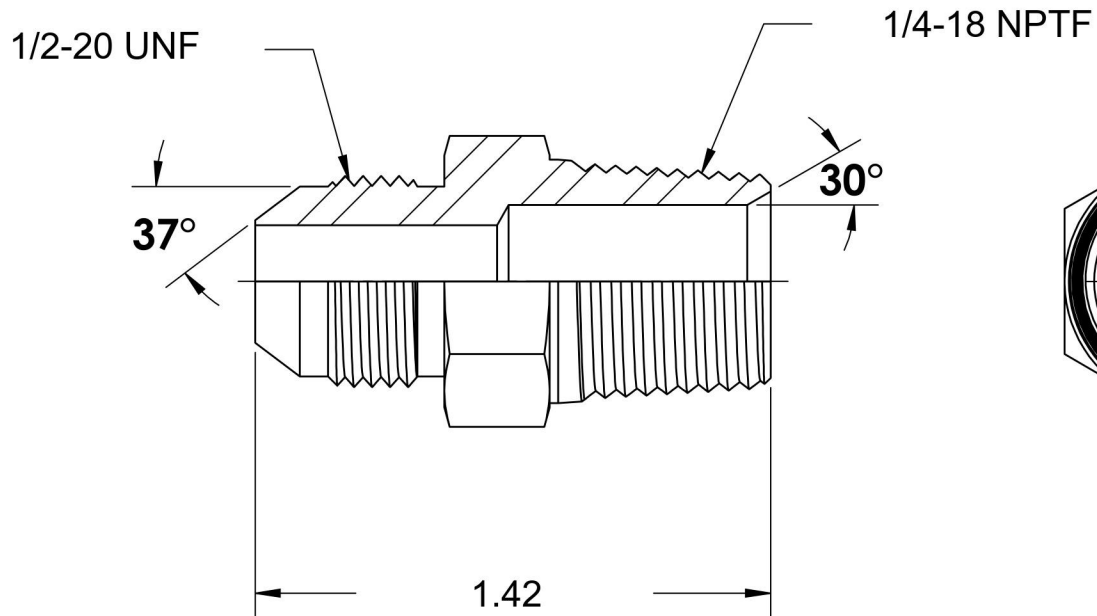

2404-05-04-B

Brass, SAE J514 37° Flare Male Connector, 5/16" Male JIC x 1/4" Male NPTF 30°

6701 Cochran Road
Solon, Ohio 44139
Phone: (440) 248-1880
Toll Free: 1-888-331-1523

| | | | |
|--|---------------------------------|--|--|
| Temperature Rating -325°F to 400°F | Material C360 Brass | Industry Standards SAE J514 , SAE J476 | Series 2404-B |
| Pressure Rating 3300 psi | Finish Natural Finish | | Series Description SAE J514 37° Flare Male Connector |