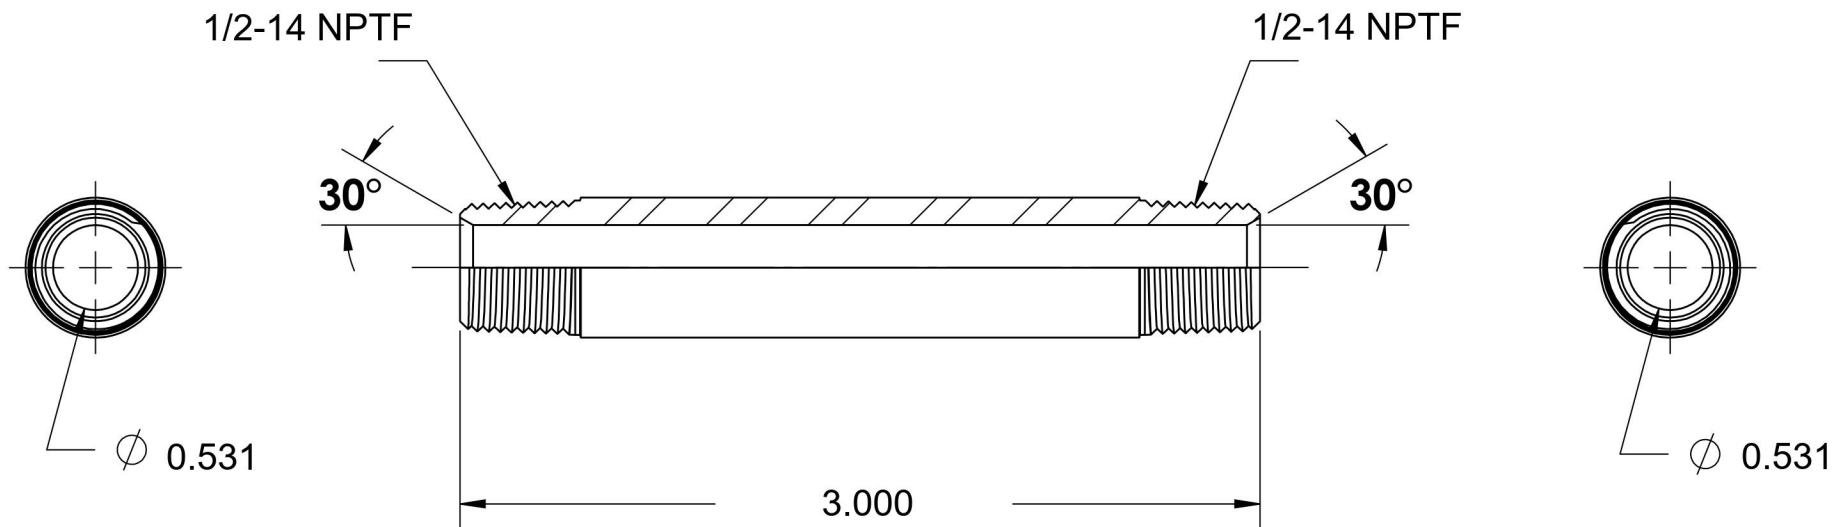

5404-N-08X3.000

Steel, SAE J514 Pipe Long Nipple, 1/2" Male NPTF 30° x 1/2" Male NPTF 30°

6701 Cochran Road
Solon, Ohio 44139
Phone: (440) 248-1880
Toll Free: 1-888-331-1523

Temperature Rating	Material	Industry Standards	Series
-65°F to 500°F	C1045/12L14 Steel	SAE J514, SAE J476 ASTM B633	5404-N
Pressure Rating	Finish		Series Description
6000 psi	Trivalent Zinc		SAE J514 Pipe Long Nipple