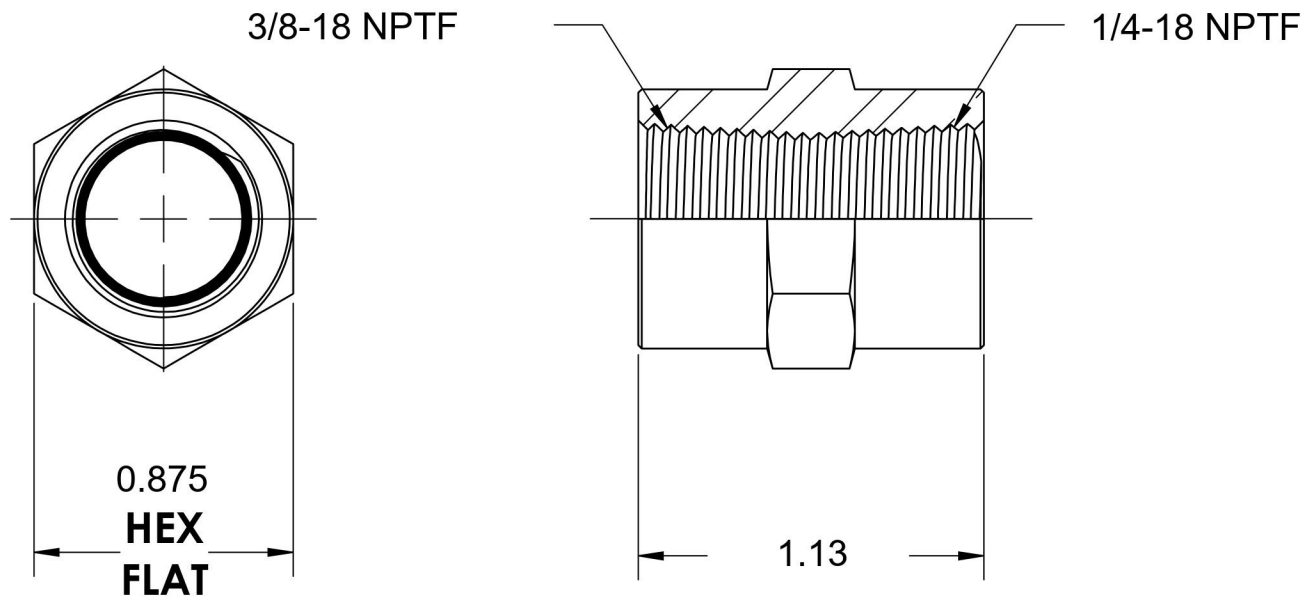

5000-06-04-B

Brass, SAE J514 Pipe Hex Coupling, 3/8" Female NPTF x 1/4" Female NPTF

6701 Cochran Road
Solon, Ohio 44139
Phone: (440) 248-1880
Toll Free: 1-888-331-1523

Temperature Rating -325°F to 400°F	Material C36000 Brass	Industry Standards SAE J514 , SAE J476	Series 5000-B
Pressure Rating 3900 psi	Finish Natural Finish		Series Description SAE J514 Pipe Hex Coupling