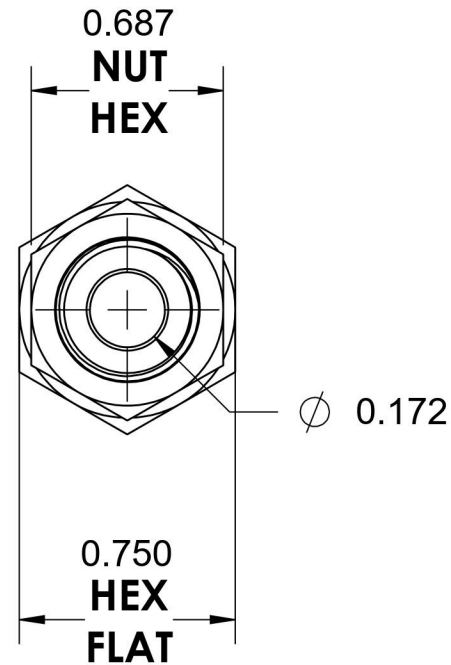

# 2705-LN-04-04-SS

Stainless Steel, SAE J514 Flared Tube Female Bulkhead, 1/4" Female NPTF x 1/4" Male JIC

6701 Cochran Road  
Solon, Ohio 44139  
Phone: (440) 248-1880  
Toll Free: 1-888-331-1523

<b>Temperature Rating</b>	<b>Material</b>	<b>Industry Standards</b>	<b>Series</b>
-425°F to 1200°F	316/316L Stainless Steel	SAE J514 , SAE J476	2705-LN-SS
<b>Pressure Rating</b>	<b>Finish</b>		<b>Series Description</b>
6000 psi	Passivated		SAE J514 Flared Tube Female Bulkhead