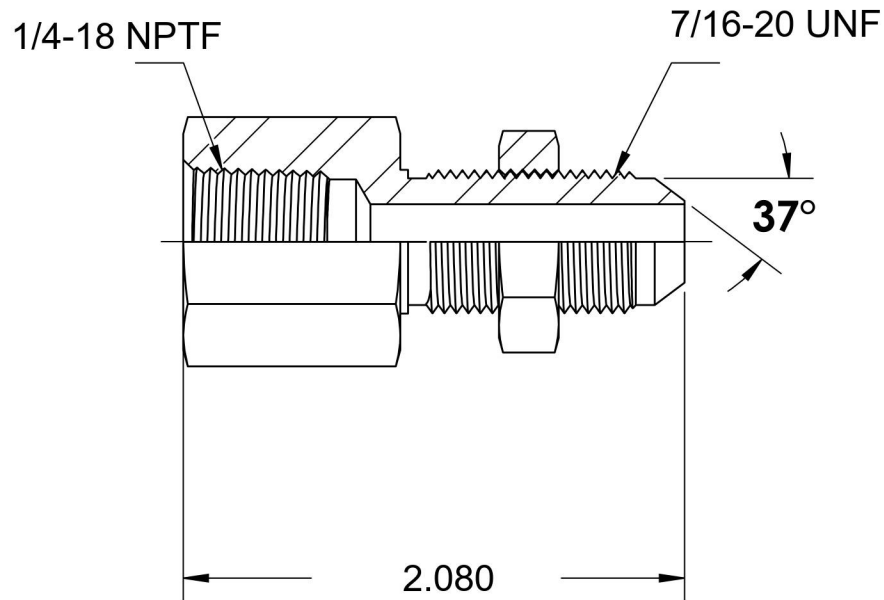

# 2705-LN-04-04-SS

Stainless Steel, SAE J514 Flared Tube Female Bulkhead, 1/4" Female NPTF x 1/4" Male JIC

6701 Cochran Road  
Solon, Ohio 44139  
Phone: (440) 248-1880  
Toll Free: 1-888-331-1523

<b>Temperature Rating</b>	<b>Material</b>	<b>Industry Standards</b>	<b>Series</b>
-425°F to 1200°F	316/316L Stainless Steel	SAE J514 , SAE J476	2705-LN-SS
<b>Pressure Rating</b>	<b>Finish</b>		<b>Series Description</b>
6000 psi	Passivated		SAE J514 Flared Tube Female Bulkhead