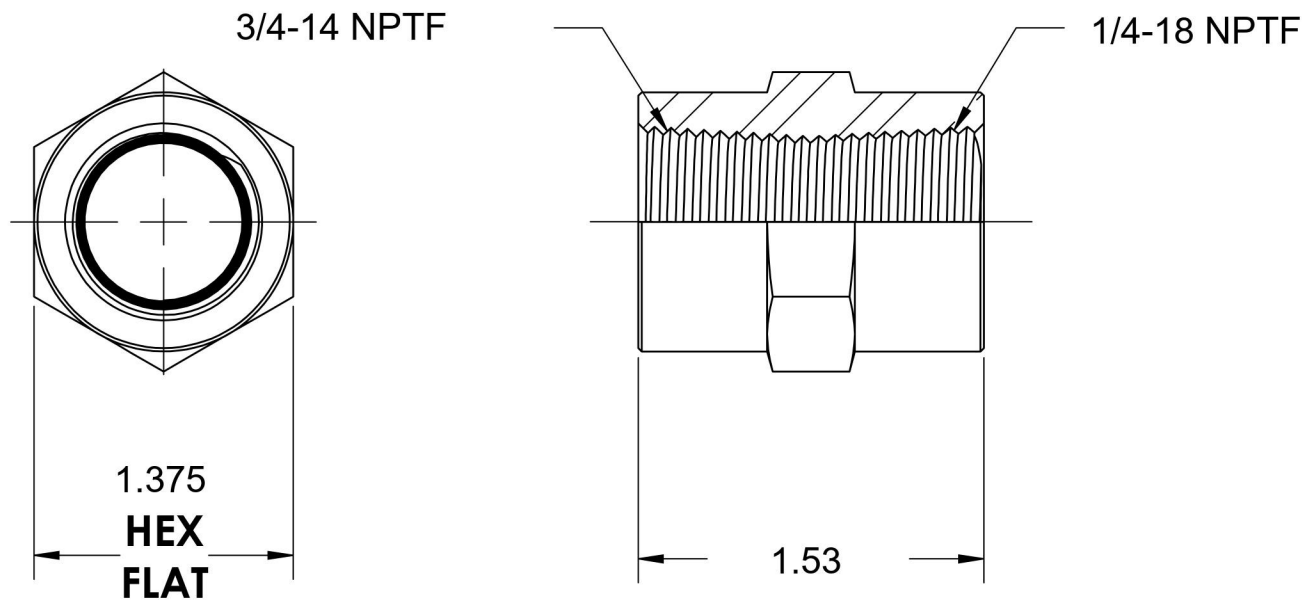

5000-12-04-SS

Stainless Steel, SAE J514 Pipe Hex Coupling, 3/4" Female NPTF x 1/4" Female NPTF

6701 Cochran Road
Solon, Ohio 44139
Phone: (440) 248-1880
Toll Free: 1-888-331-1523

Temperature Rating -425°F to 1200°F	Material 316/316L Stainless Steel	Industry Standards SAE J514 , SAE J476	Series 5000-SS
Pressure Rating 4800 psi	Finish Passivated		Series Description SAE J514 Pipe Hex Coupling