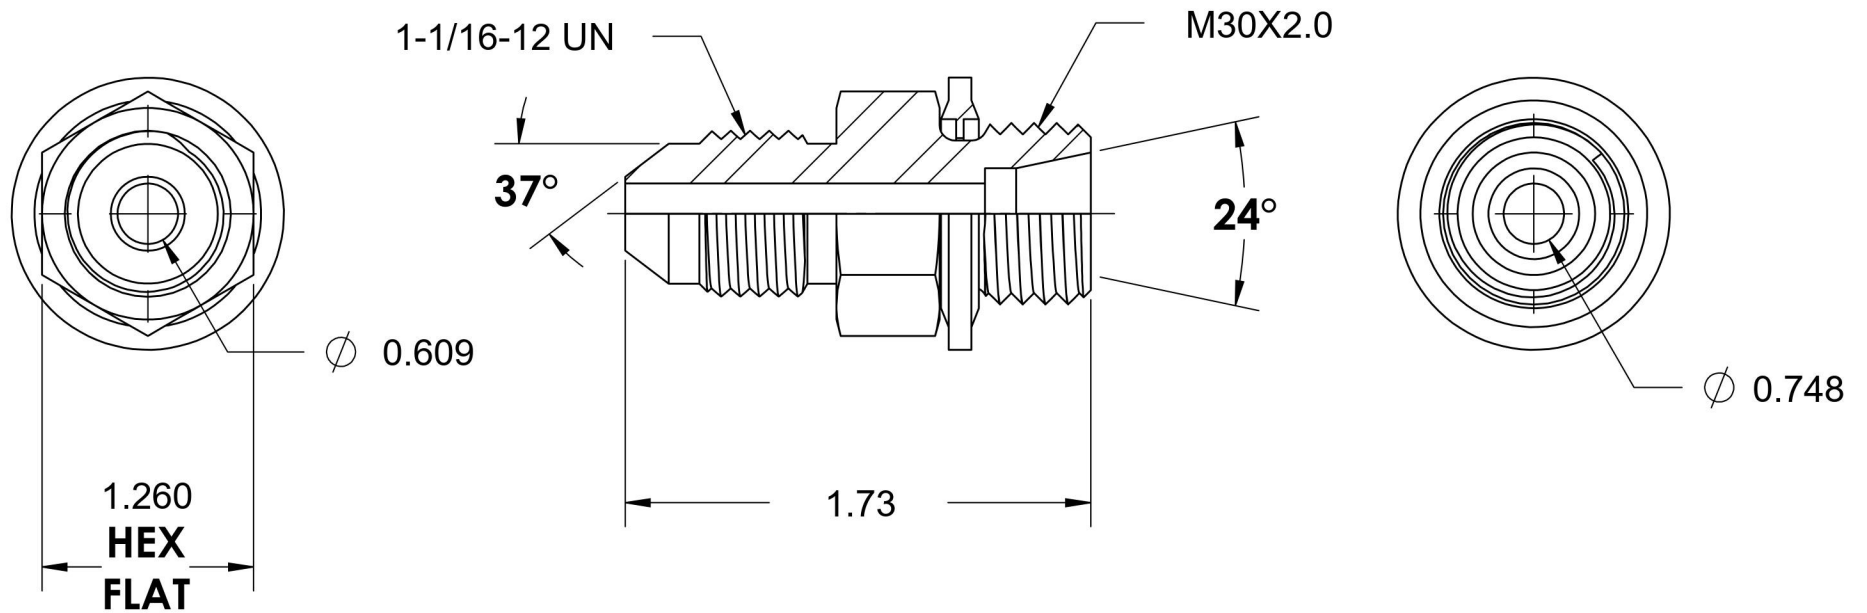

# 7005-12-L22-30-BS

Steel, SAE J514 37° Flare DIN 2353 (Light) Tube Adapter Bonded Seal, 3/4" Male JIC x M30X2.0 Male DIN Line/Tube/Port

6701 Cochran Road  
Solon, Ohio 44139  
Phone: (440) 248-1880  
Toll Free: 1-888-331-1523

Temperature Rating	Material	Industry Standards	Series
-40°F to 250°F	C1045 / 12L14 Steel	SAE J514, ISO 8434-1	7005-DIN LIGHT-BS
Pressure Rating	Finish	ISO 9974, ASTM B633	Series Description
3600 psi	Trivalent Zinc		SAE J514 37° Flare DIN 2353 (Light) Tube Adapter Bonded Seal Assembled