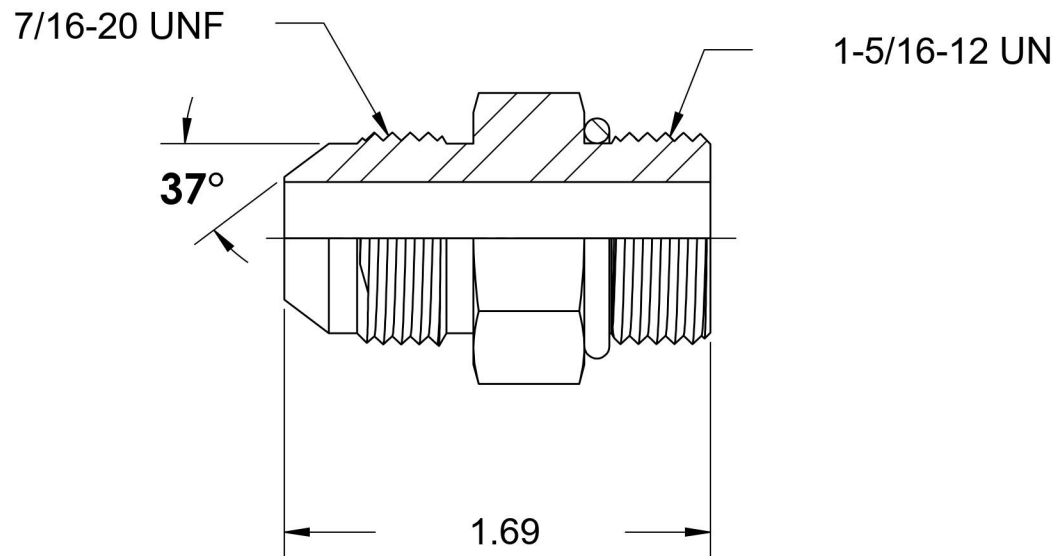

# 6400-04-16-O-SS

Stainless Steel, SAE J514 37° Flare Port Connector, 1/4" Male JIC x 1-5/16-12 Male ORB

6701 Cochran Road  
Solon, Ohio 44139  
Phone: (440) 248-1880  
Toll Free: 1-888-331-1523

<b>Temperature Rating</b>	<b>Material</b>	<b>Industry Standards</b>	<b>Series</b>
-40°F to 250°F	316/316L Stainless Steel	SAE J514, SAE J1926-3	6400-O-SS
<b>Pressure Rating</b>	<b>Finish</b>		<b>Series Description</b>
5400 psi	Passivated		SAE J514 37° Flare Port Connector