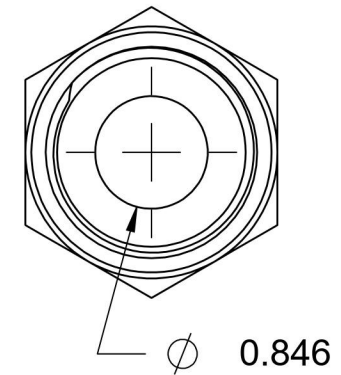

# 6400-04-16-O-SS

Stainless Steel, SAE J514 37° Flare Port Connector, 1/4" Male JIC x 1-5/16-12 Male ORB

6701 Cochran Road  
Solon, Ohio 44139  
Phone: (440) 248-1880  
Toll Free: 1-888-331-1523

<b>Temperature Rating</b>	<b>Material</b>	<b>Industry Standards</b>	<b>Series</b>
-40°F to 250°F	316/316L Stainless Steel	SAE J514, SAE J1926-3	6400-O-SS
<b>Pressure Rating</b>	<b>Finish</b>		<b>Series Description</b>
5400 psi	Passivated		SAE J514 37° Flare Port Connector