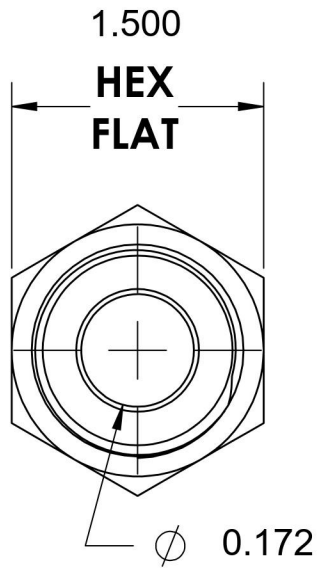

# 6400-04-16-O-SS

Stainless Steel, SAE J514 37° Flare Port Connector, 1/4" Male JIC x 1-5/16-12 Male ORB

6701 Cochran Road  
Solon, Ohio 44139  
Phone: (440) 248-1880  
Toll Free: 1-888-331-1523

<b>Temperature Rating</b>	<b>Material</b>	<b>Industry Standards</b>	<b>Series</b>
-40°F to 250°F	316/316L Stainless Steel	SAE J514, SAE J1926-3	6400-O-SS
<b>Pressure Rating</b>	<b>Finish</b>		<b>Series Description</b>
5400 psi	Passivated		SAE J514 37° Flare Port Connector