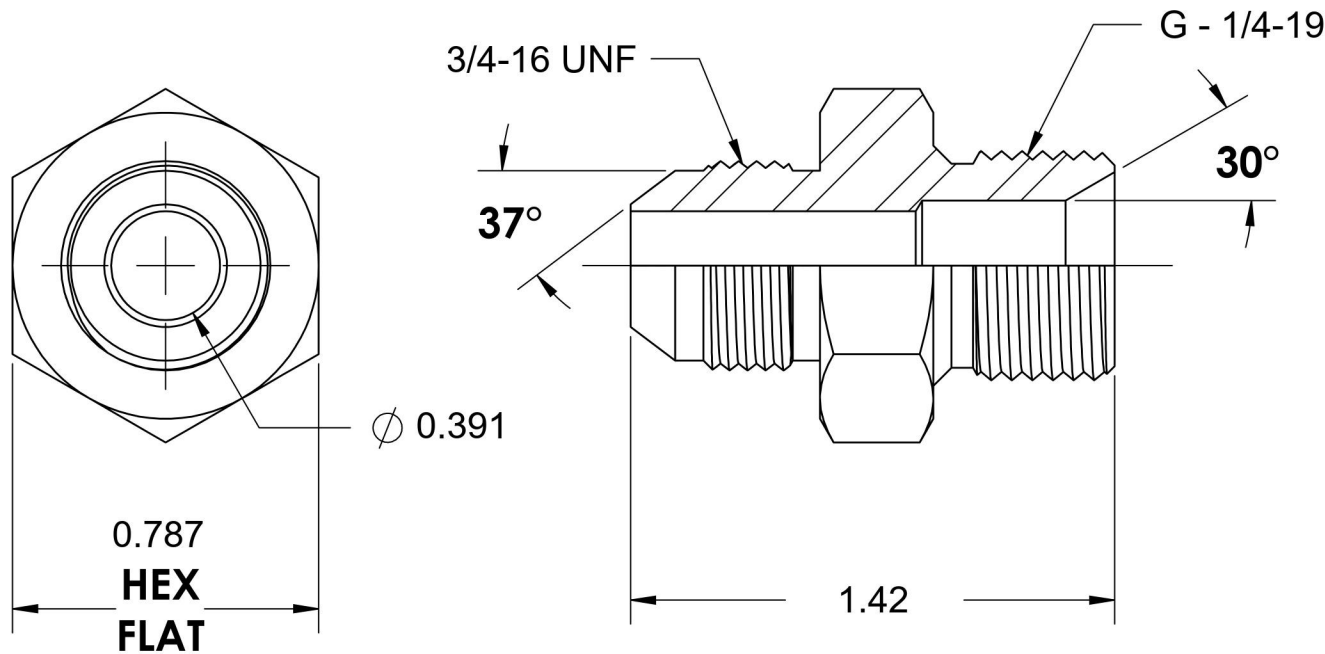

7002-08-04

Steel, SAE J514 37° Flare Male BSPP Port/Line Connector, 1/2" Male JIC x 1/4-19 Male BSPP 60° Line/Port

6701 Cochran Road
Solon, Ohio 44139
Phone: (440) 248-1880
Toll Free: 1-888-331-1523

Temperature Rating	Material	Industry Standards	Series
-65°F to 500°F	C1045/12L14 Steel	SAE J514, ISO 1179	7002
Pressure Rating	Finish	ISO 8434-6, ASTM B633	Series Description
5100 psi	Trivalent Zinc		SAE J514 37° Flare Male BSPP Port/Line Connector