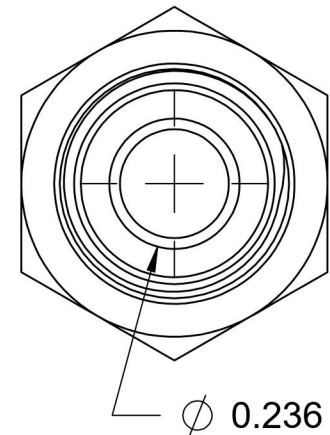

7002-08-04

Steel, SAE J514 37° Flare Male BSPP Port/Line Connector, 1/2" Male JIC x 1/4-19 Male BSPP 60° Line/Port

6701 Cochran Road
Solon, Ohio 44139
Phone: (440) 248-1880
Toll Free: 1-888-331-1523

Temperature Rating	Material	Industry Standards	Series
-65°F to 500°F	C1045/12L14 Steel	SAE J514, ISO 1179	7002
Pressure Rating	Finish	ISO 8434-6, ASTM B633	Series Description
5100 psi	Trivalent Zinc		SAE J514 37° Flare Male BSPP Port/Line Connector