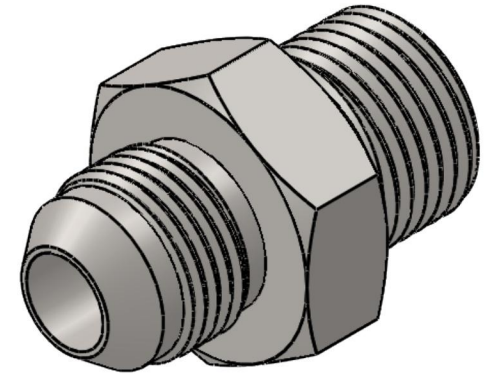

7002-08-04

Steel, SAE J514 37° Flare Male BSPP Port/Line Connector, 1/2" Male JIC x 1/4-19 Male BSPP 60° Line/Port

6701 Cochran Road
Solon, Ohio 44139
Phone: (440) 248-1880
Toll Free: 1-888-331-1523

Temperature Rating	Material	Industry Standards	Series
-65°F to 500°F	C1045/12L14 Steel	SAE J514, ISO 1179	7002
Pressure Rating	Finish	ISO 8434-6, ASTM B633	Series Description
5100 psi	Trivalent Zinc		SAE J514 37° Flare Male BSPP Port/Line Connector