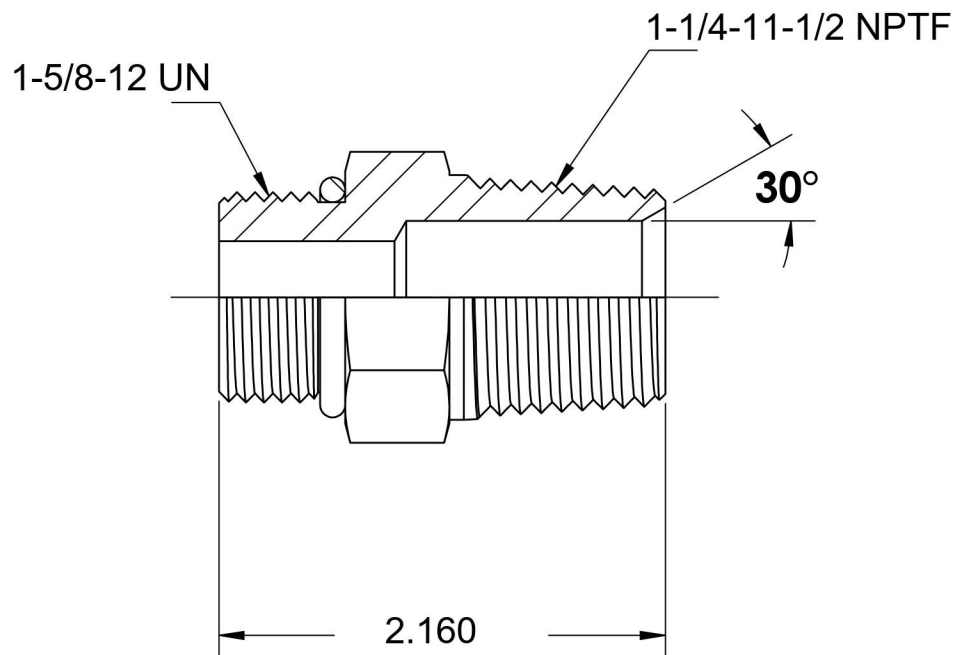

6401-20-20-O-SS

Stainless Steel, SAE J1926 O-Ring Boss Male Adapter, 1-5/8-12 Male ORB x 1-1/4" Male NPTF 30°

6701 Cochran Road
Solon, Ohio 44139
Phone: (440) 248-1880
Toll Free: 1-888-331-1523

Temperature Rating

-40°F to 250°F

Pressure Rating

3600 psi

Material

316/316L Stainless Steel

Finish

Passivated

Industry Standards