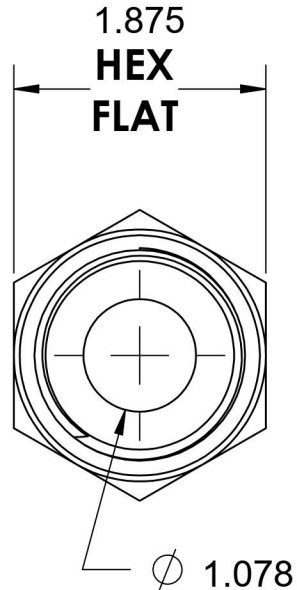

6401-20-20-O-SS

Stainless Steel, SAE J1926 O-Ring Boss Male Adapter, 1-5/8-12 Male ORB x 1-1/4" Male NPTF 30°

6701 Cochran Road
Solon, Ohio 44139
Phone: (440) 248-1880
Toll Free: 1-888-331-1523

Temperature Rating