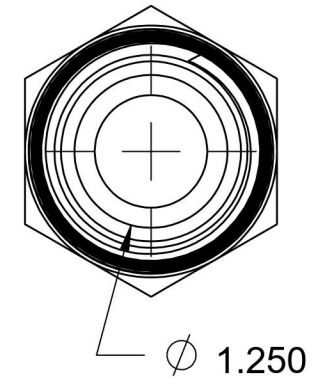

6401-20-20-O-SS

Stainless Steel, SAE J1926 O-Ring Boss Male Adapter, 1-5/8-12 Male ORB x 1-1/4" Male NPTF 30°

6701 Cochran Road
Solon, Ohio 44139
Phone: (440) 248-1880
Toll Free: 1-888-331-1523

Temperature Rating