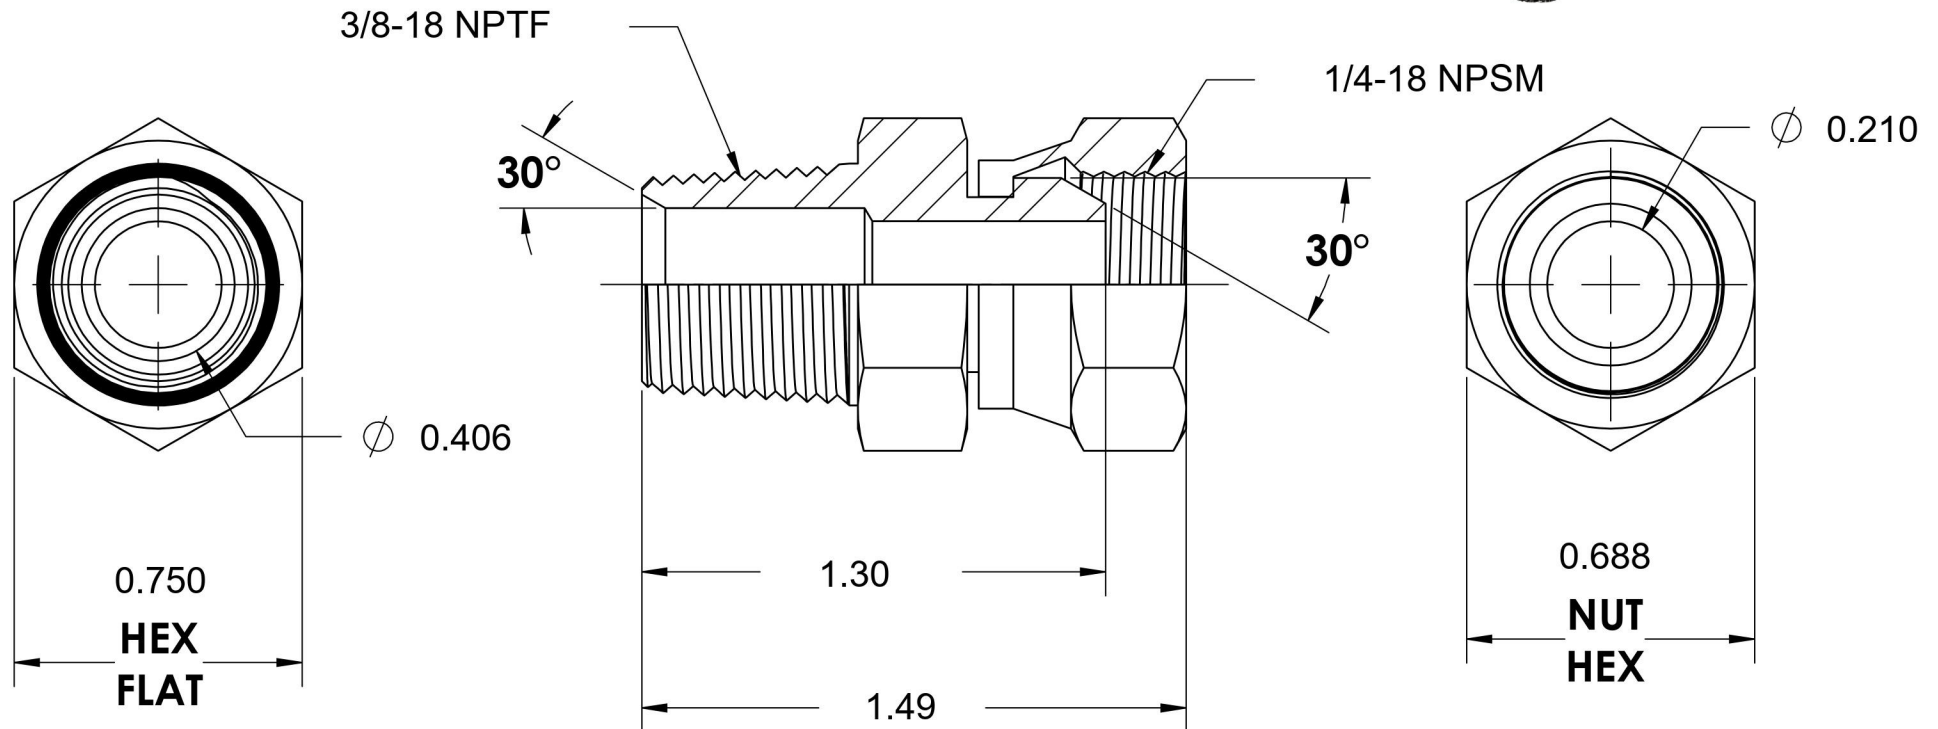

1404-06-04

Steel, SAE J514 NPSM Swivel Male Connector, 3/8" Male NPTF 30° x 1/4" Female NPSM Swivel

6701 Cochran Road
Solon, Ohio 44139
Phone: (440) 248-1880
Toll Free: 1-888-331-1523

Temperature Rating

-65°F to 500°F

Pressure Rating

6000 psi

Material

C1045/12L14 Steel

Finish

Trivalent Zinc

Industry Standards

SAE J514, SAE J476
ASTM B633

Series

1404

Series Description

SAE J514 NPSM Swivel Male Connector