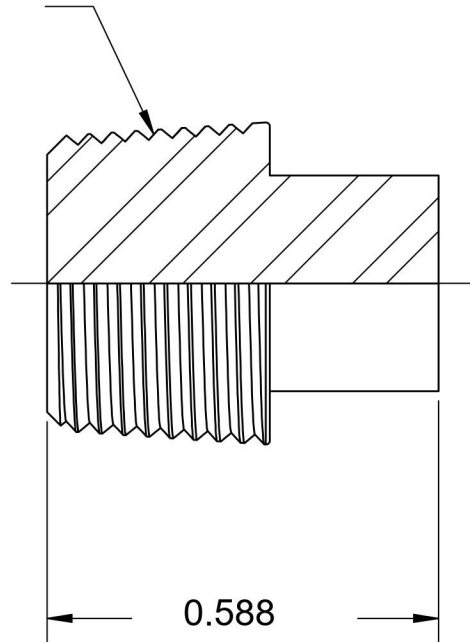

5406-SHP-02-SS

Stainless Steel, SAE J531 Pipe Square Head Plug, 1/8" Male NPTF

1/8-27 NPTF

0.283
HEX

6701 Cochran Road
Solon, Ohio 44139
Phone: (440) 248-1880
Toll Free: 1-888-331-1523

Temperature Rating -425°F to 1200°F	Material 316/316L Stainless	Industry Standards SAE J531, SAE J476	Series 5406-SHP
Pressure Rating 7200psi	Finish Passivation		Series Description SAE J531 Pipe Square Head Plug