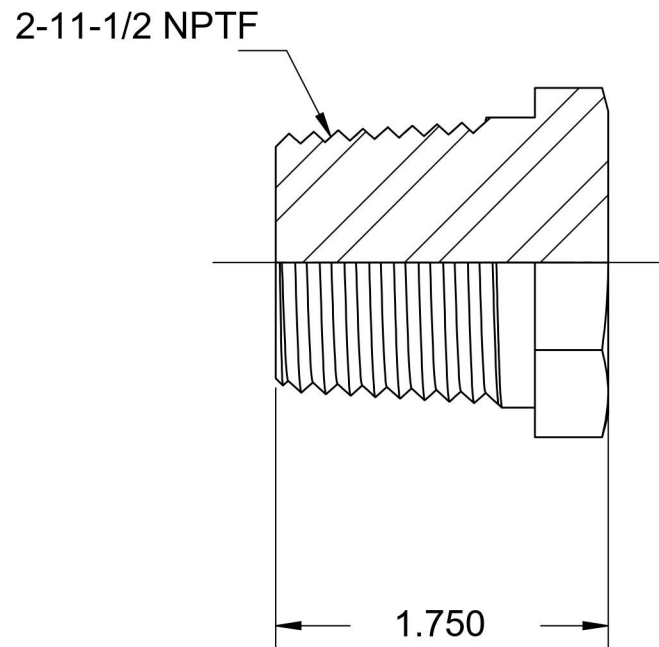

# 5406-P-32

Steel, SAE J531 Pipe Hex Head Plug, 2" Male NPTF

6701 Cochran Road  
Solon, Ohio 44139  
Phone: (440) 248-1880  
Toll Free: 1-888-331-1523

<b>Temperature Rating</b> -65°F to 500°F	<b>Material</b> C1045 / 12L14 Steel	<b>Industry Standards</b> SAE J531, SAE J476 ASTM B633	<b>Series</b> 5406-P
<b>Pressure Rating</b> 2000 psi	<b>Finish</b> Trivalent Zinc		<b>Series Description</b> SAE J531 Pipe Hex Head Plug